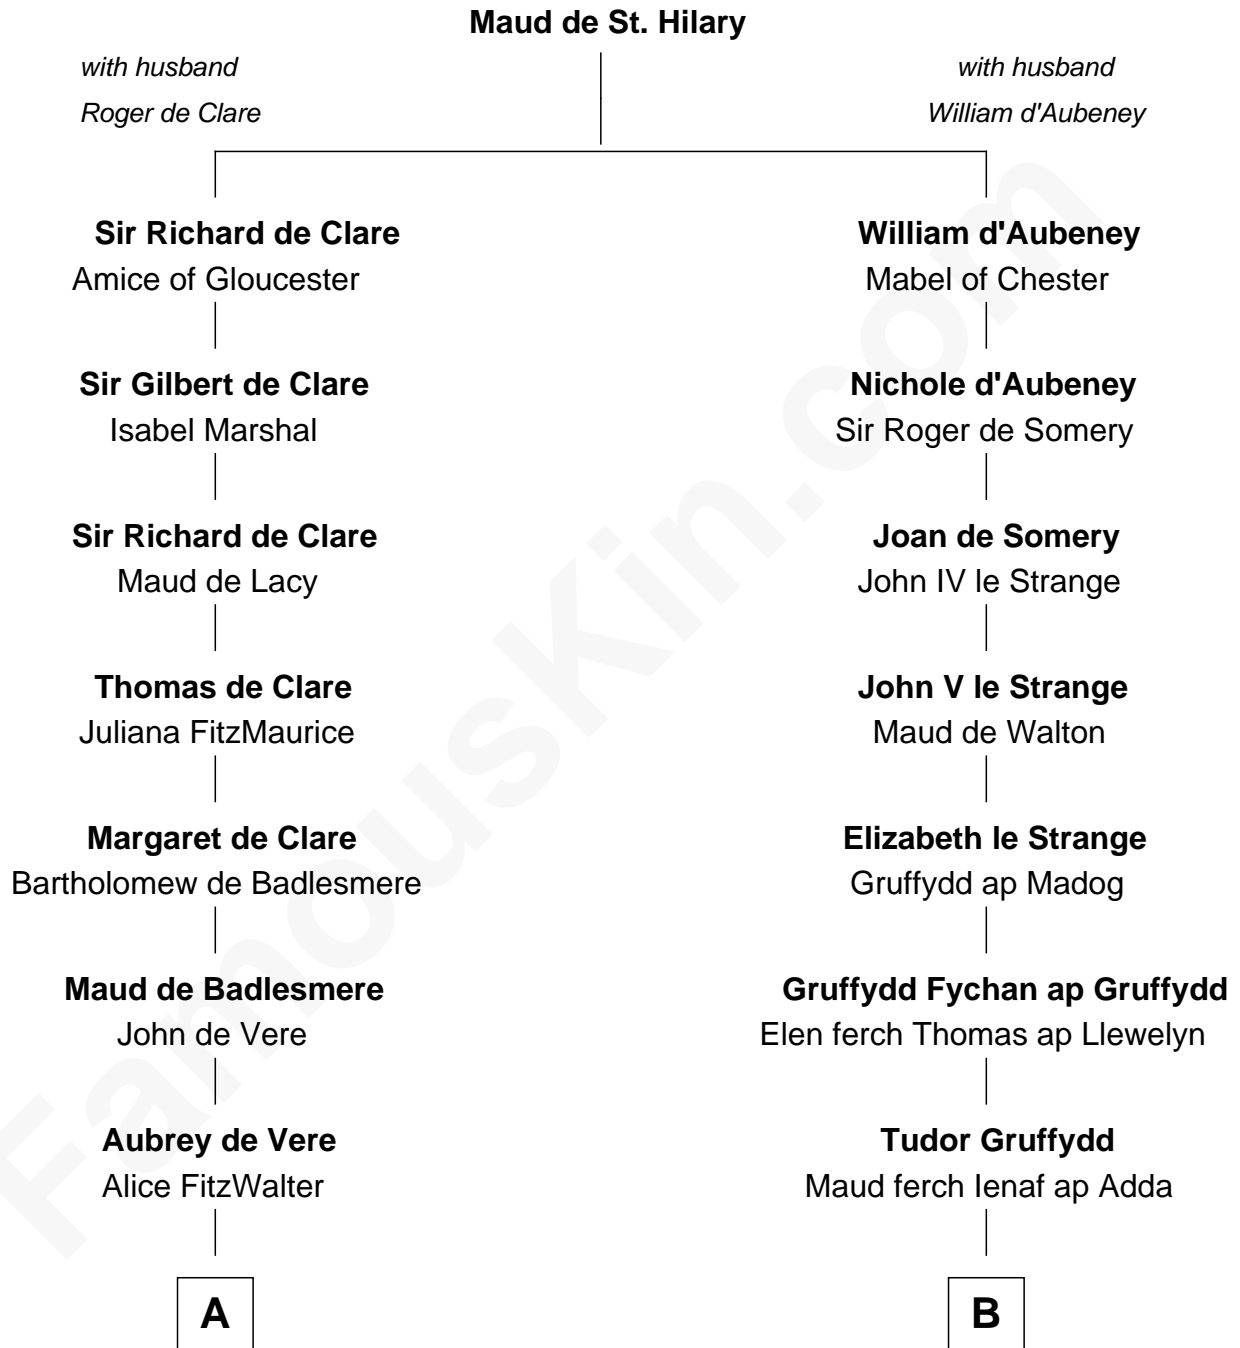

FamousKin.com Relationship Chart of

Samuel Howard

Boston Tea Party Participant

14th cousin 5 times removed of

Elihu Yale

Benefactor and Namesake of Yale College

C

—
William Goffe
Abigail Richardson

—
Martha Goffe
Ebenezer Howard

—
Samuel Howard
Boston Tea Party Participant

FamousKin.com