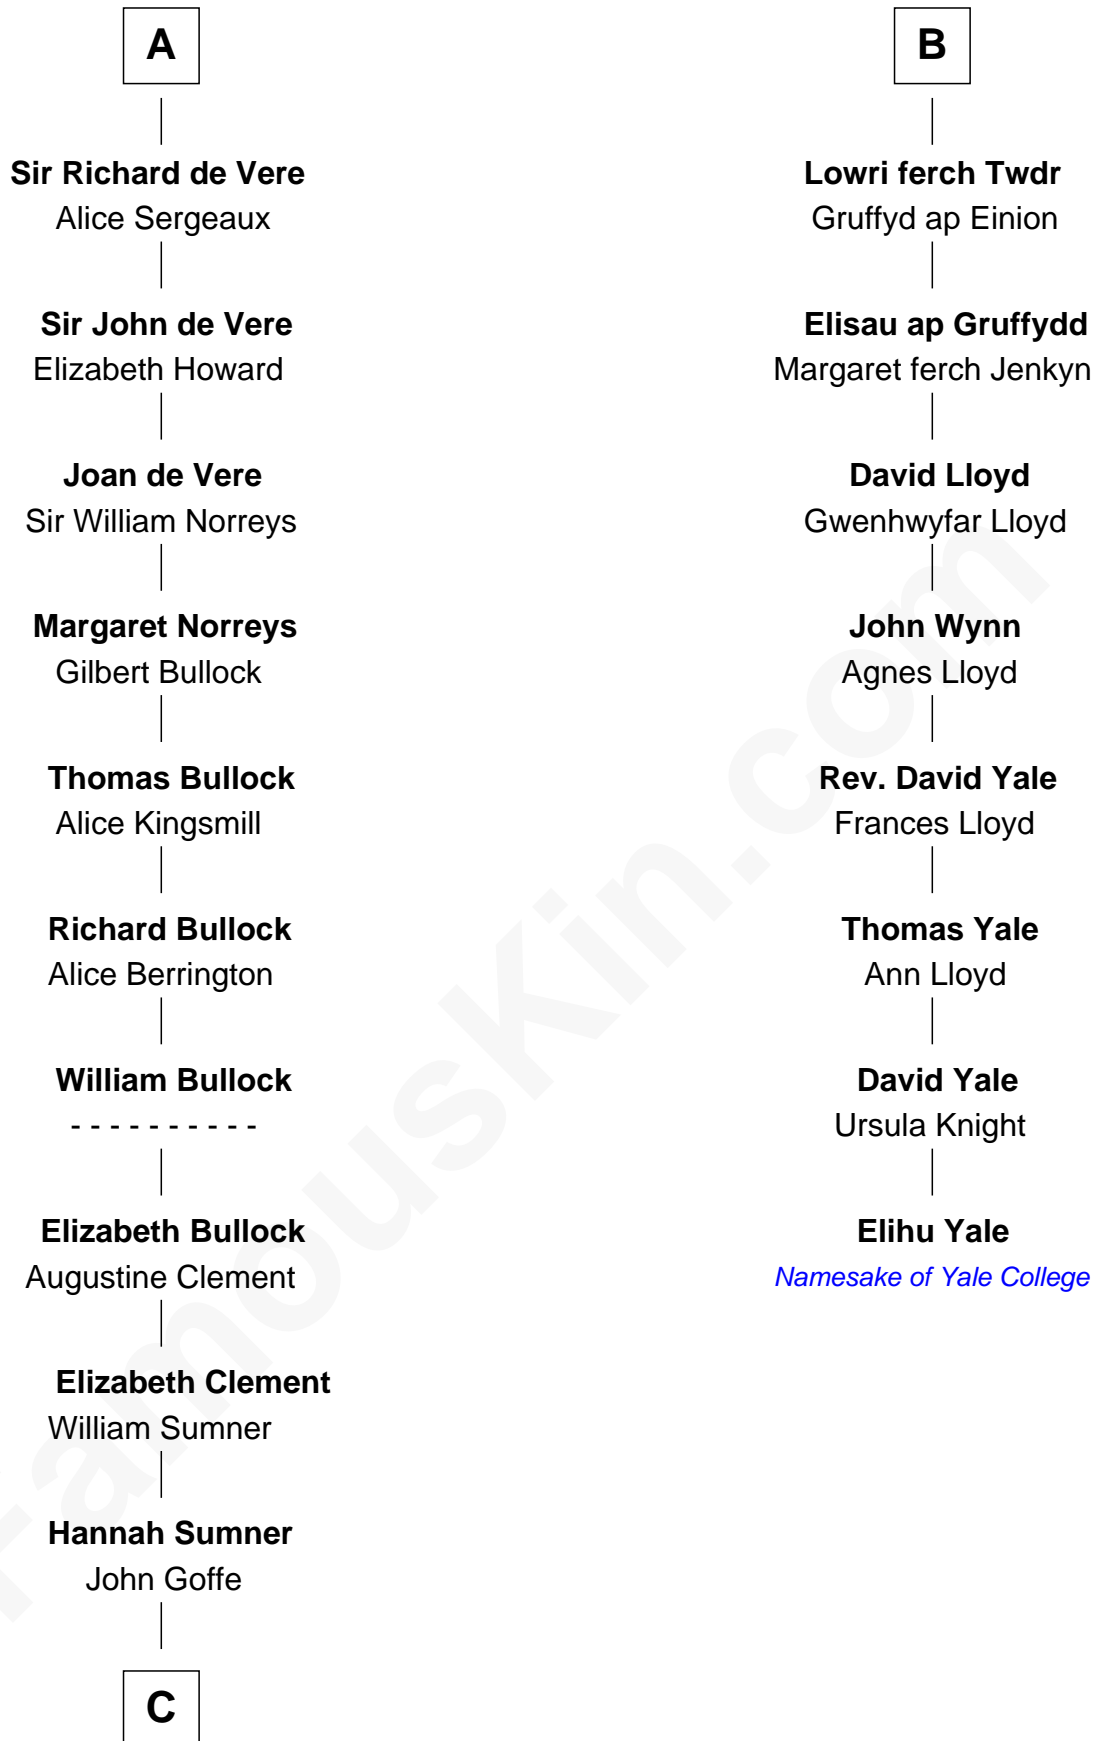

FamousKin.com Relationship Chart of

Samuel Howard

Boston Tea Party Participant

14th cousin 5 times removed of

Elihu Yale

Benefactor and Namesake of Yale College

C

—
William Goffe
Abigail Richardson

—
Martha Goffe
Ebenezer Howard

—
Samuel Howard
Boston Tea Party Participant

FamousKin.com