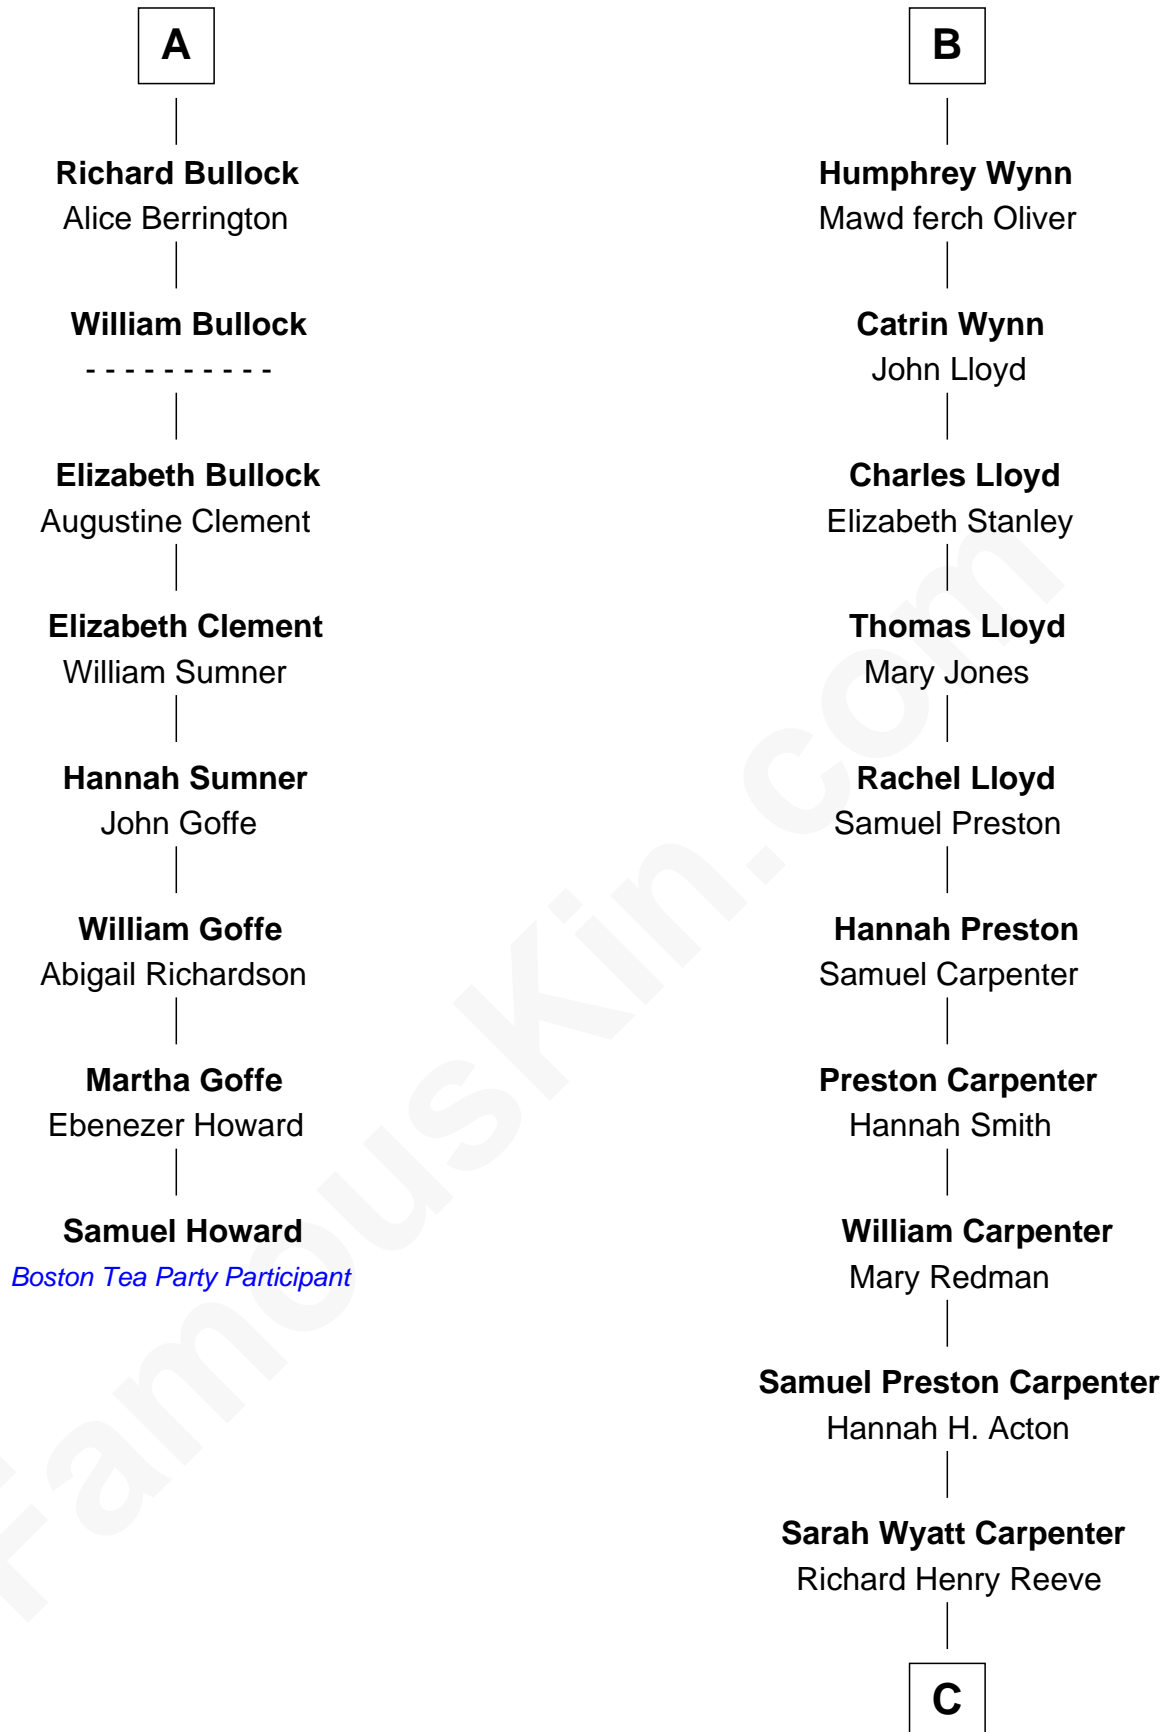

FamousKin.com Relationship Chart of

Samuel Howard

Boston Tea Party Participant

14th cousin 6 times removed of

Christopher Reeve

Movie Actor

C

Augustus Henry Reeve
Margaretta Willis Baldwin

Richard Henry Reeve
Anne Conrad D'Olier

Franklin D'Olier Reeve
Barbara Pitney Lamb

Christopher Reeve
Movie Actor