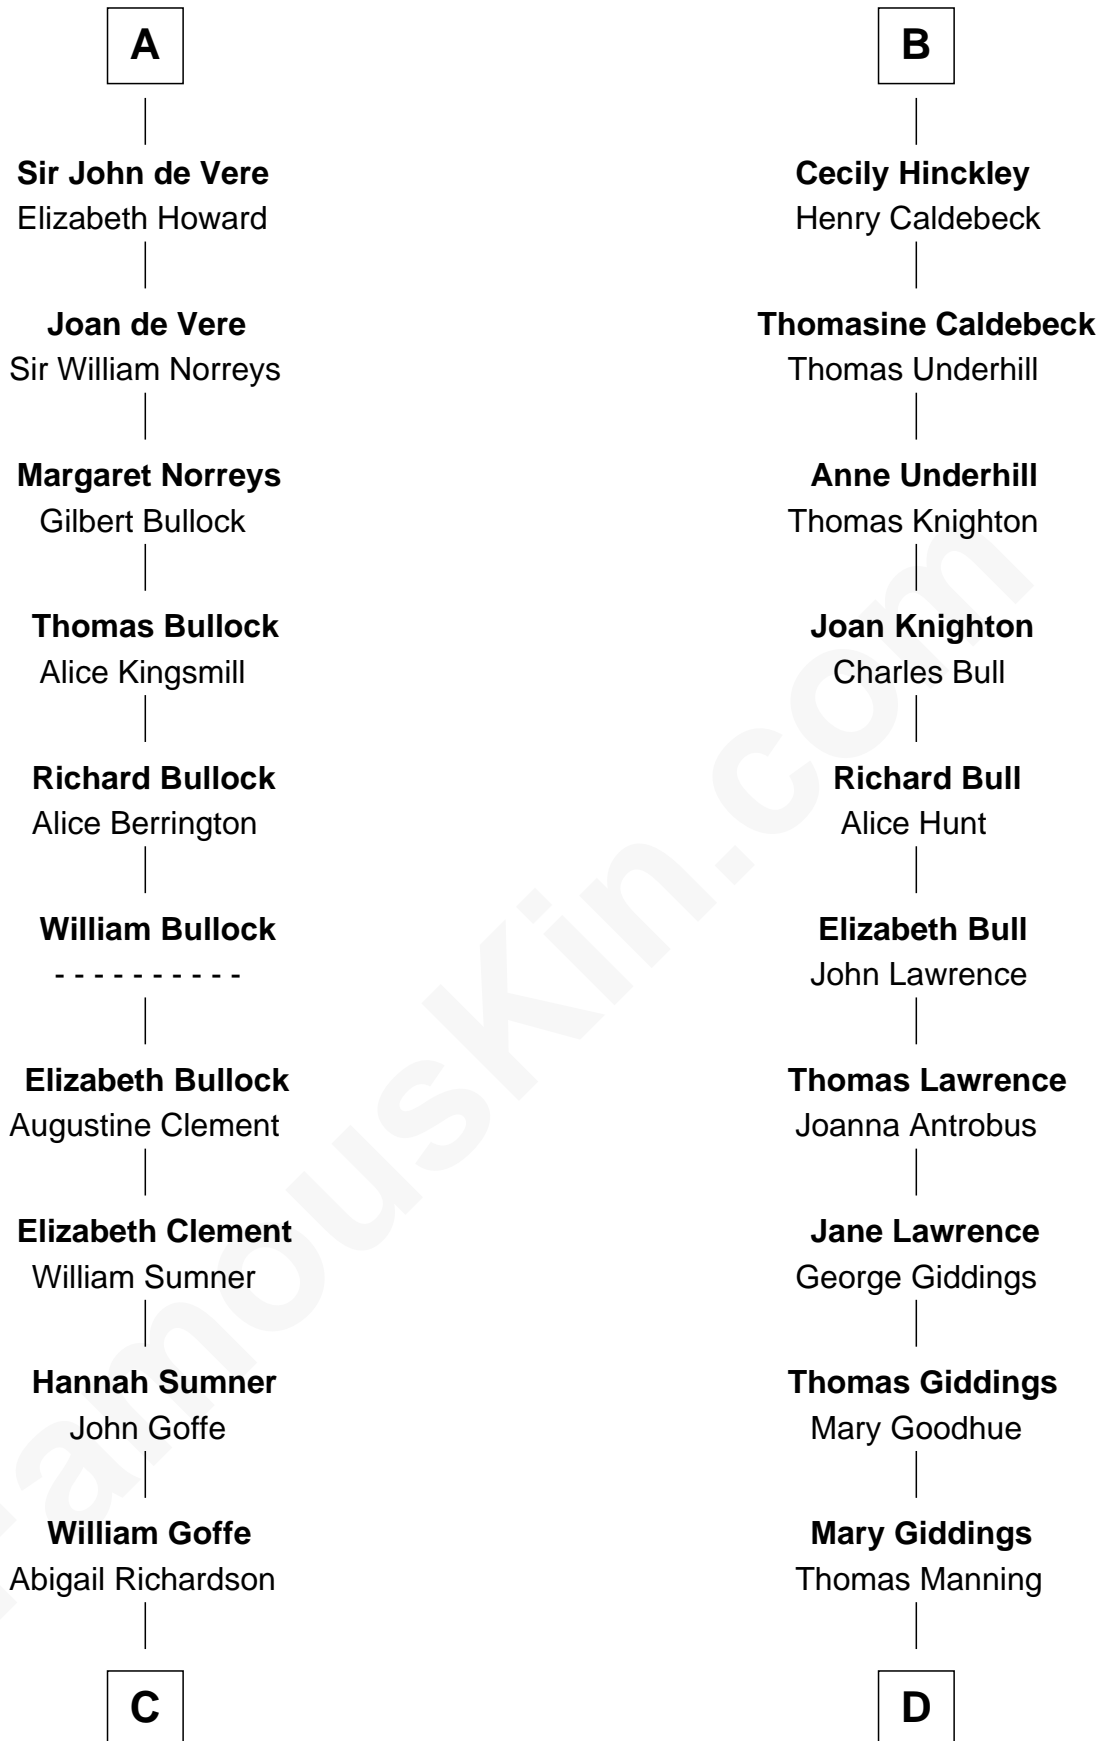

FamousKin.com Relationship Chart of

Samuel Howard

Boston Tea Party Participant

18th cousin 2 times removed of

Nathaniel Hawthorne

Author of The Scarlet Letter

C

Martha Goffe
Ebenezer Howard

Samuel Howard
Boston Tea Party Participant

D

John Manning
Ruth Potter

Richard Manning
Miriam Lord

Elizabeth Clarke Manning
Nathaniel Hawthorne

Nathaniel Hawthorne
Author of The Scarlet Letter

FamousKin.com