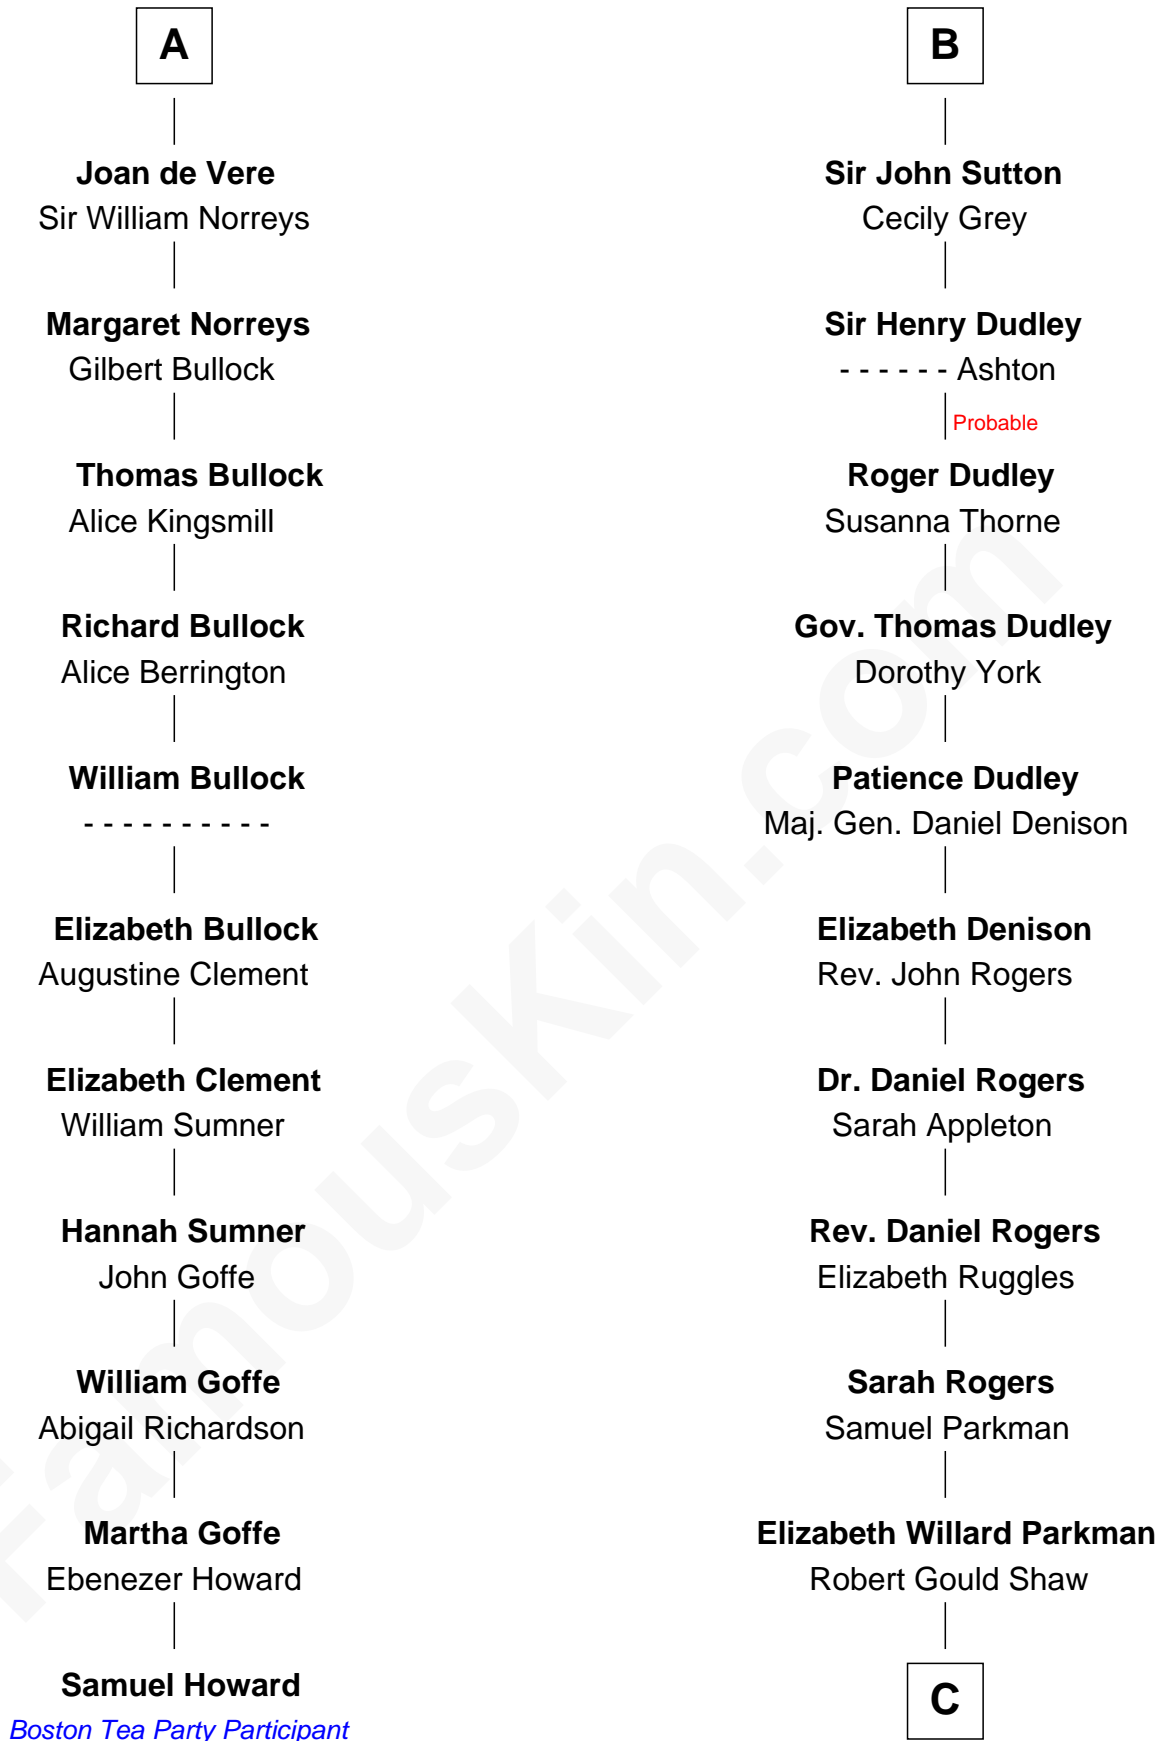

FamousKin.com

Relationship Chart of

Samuel Howard

Boston Tea Party Participant

17th cousin 1 time removed of

Colonel Robert Gould Shaw

U.S. Civil War leader of film "Glory" fame

C

Francis George Shaw

Sarah Blake Sturgis

Colonel Robert Gould Shaw

Main character in film "Glory"

FamousKin.com