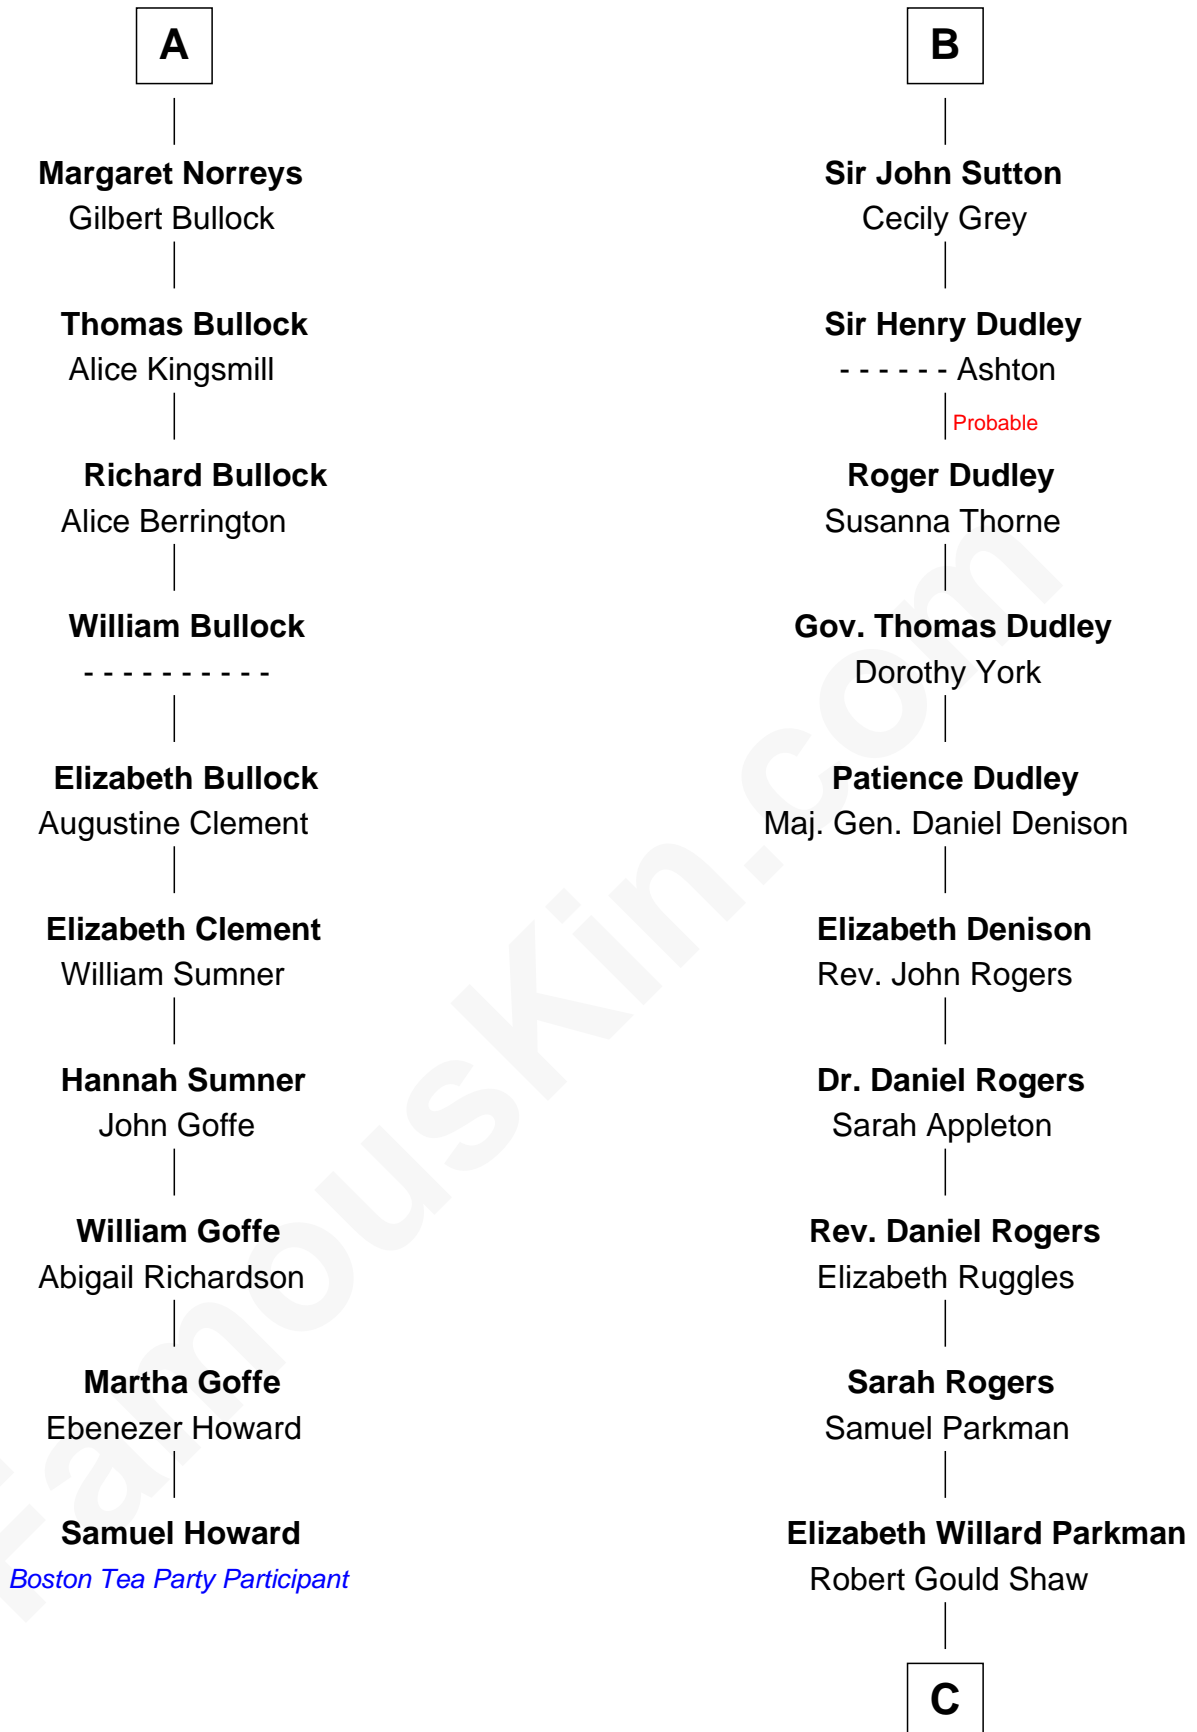

# FamousKin.com Relationship Chart of

**Samuel Howard**

*Boston Tea Party Participant*

16th cousin 2 times removed of

**Colonel Robert Gould Shaw**

*U.S. Civil War leader of film "Glory" fame*

C

Francis George Shaw

Sarah Blake Sturgis

Colonel Robert Gould Shaw

*Main character in film "Glory"*

FamousKin.com