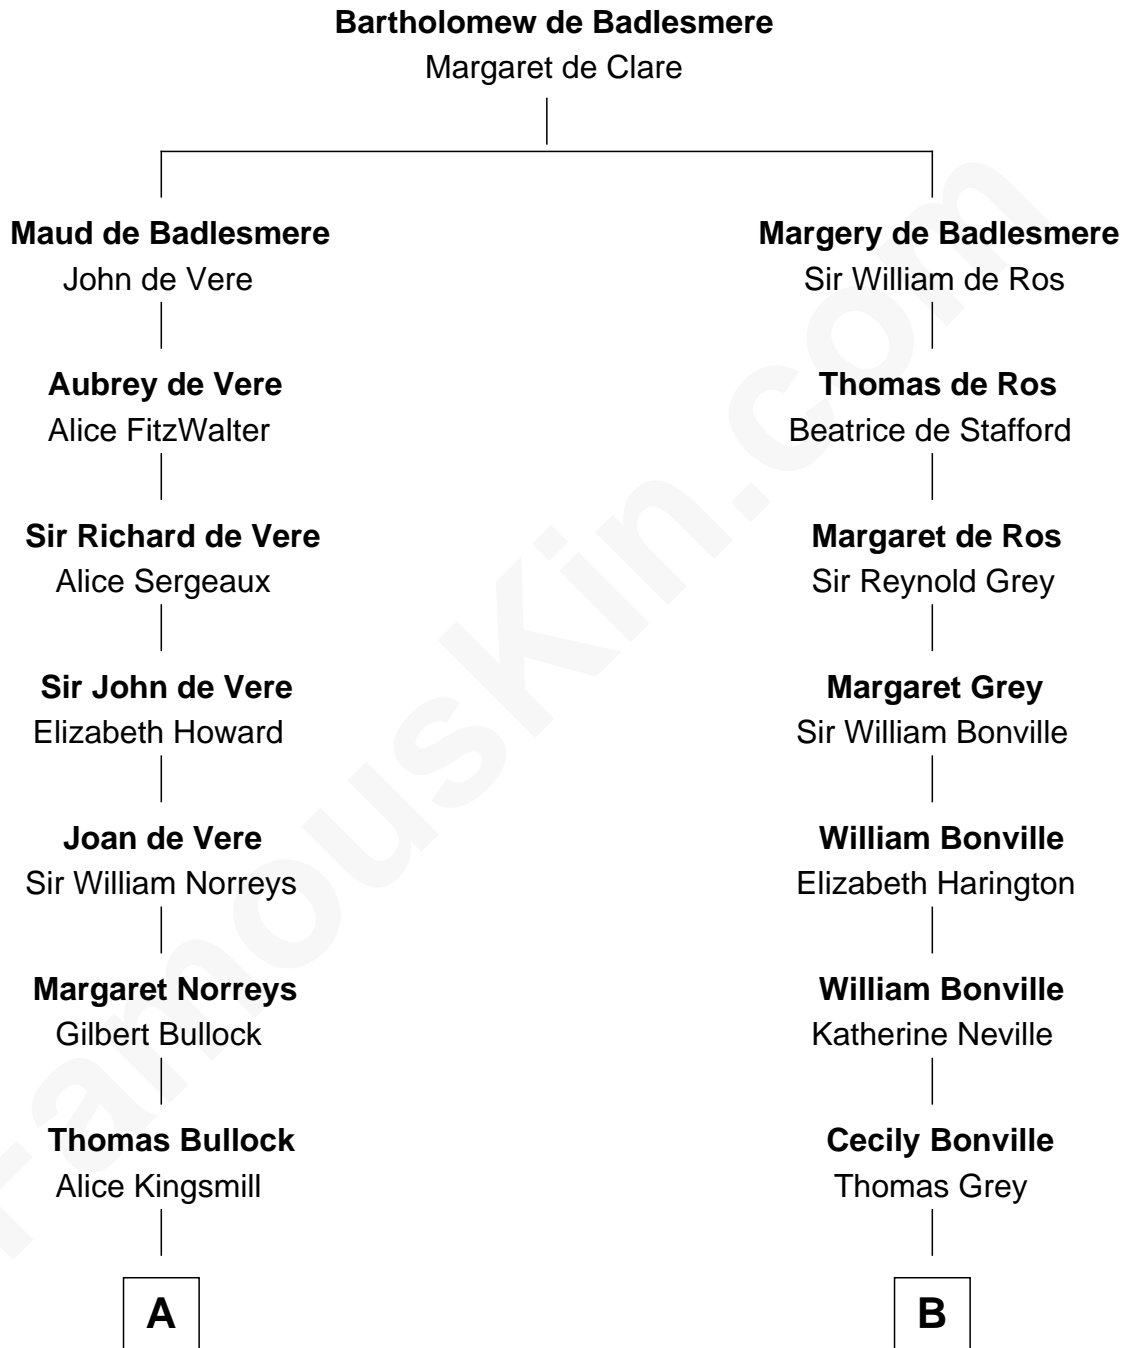

FamousKin.com

Relationship Chart of

Samuel Howard

Boston Tea Party Participant

14th cousin 4 times removed of

Colonel Robert Gould Shaw

U.S. Civil War leader of film "Glory" fame

C

Francis George Shaw

Sarah Blake Sturgis

Colonel Robert Gould Shaw

Main character in film "Glory"

FamousKin.com