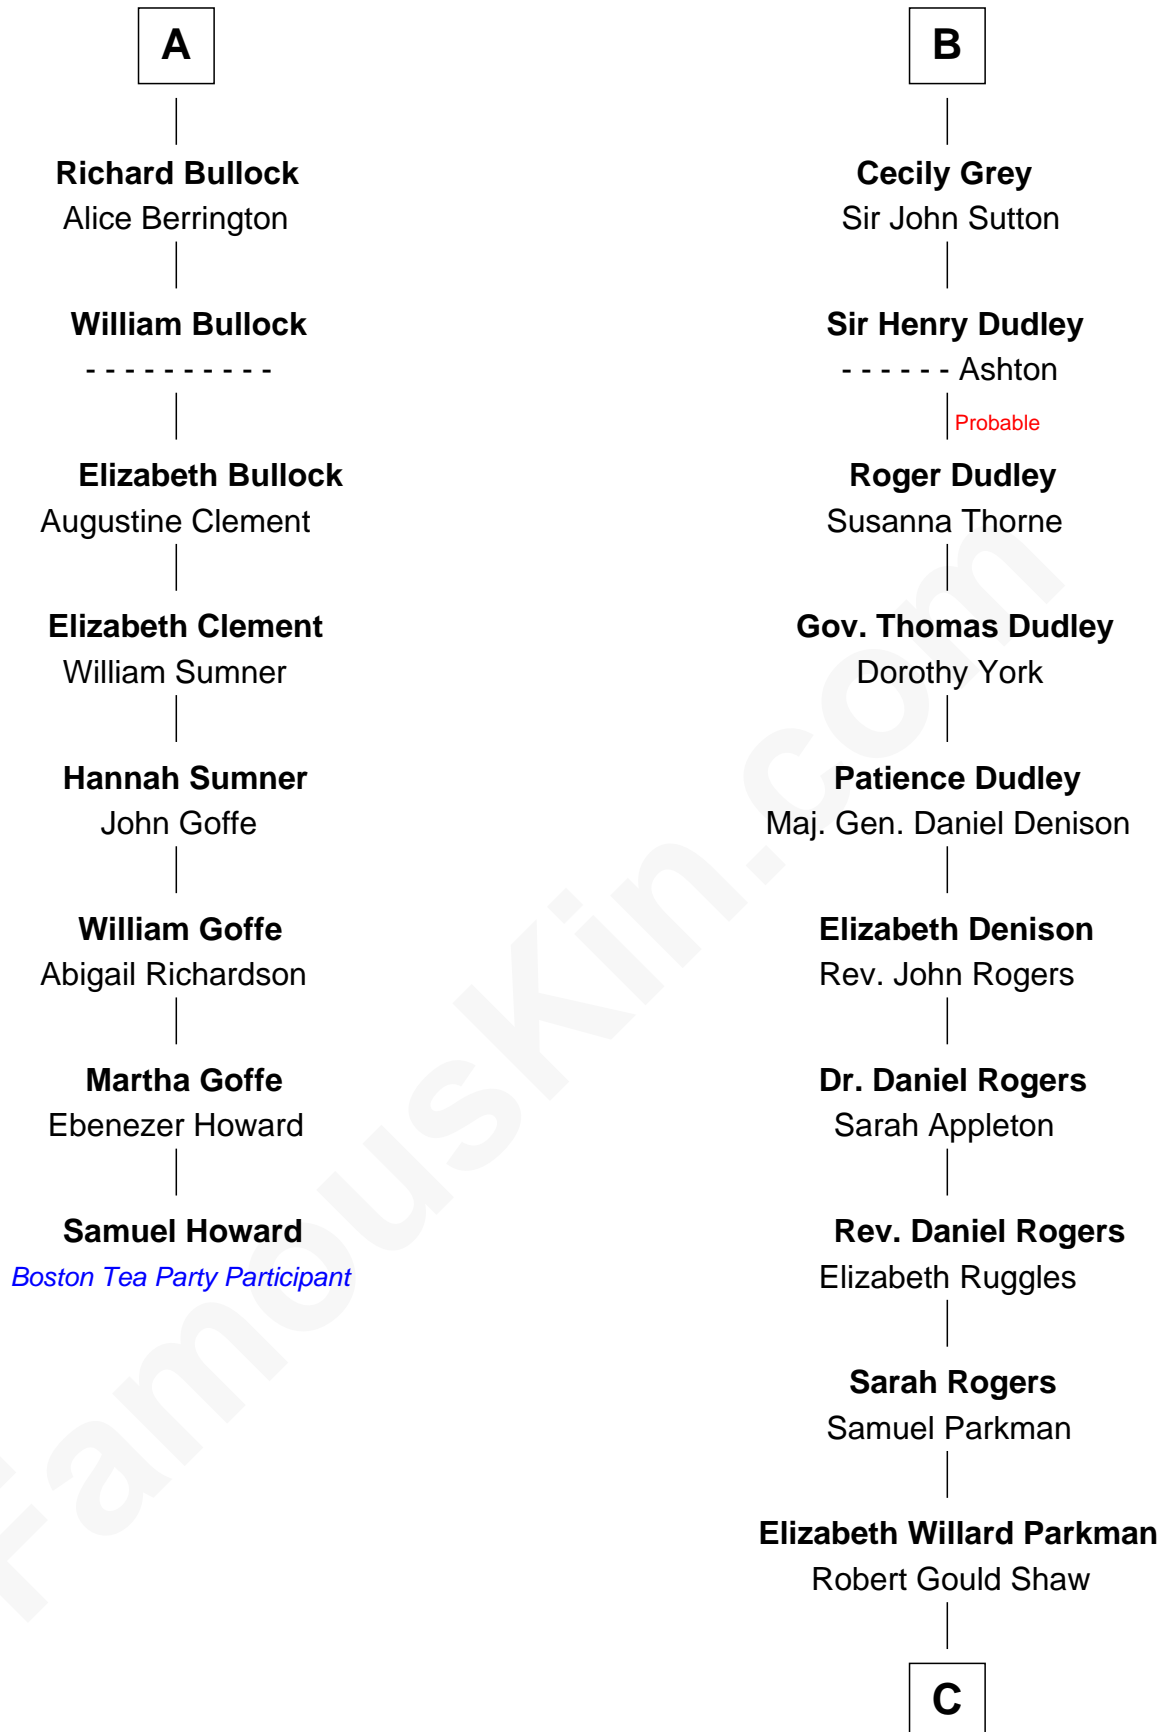

FamousKin.com

Relationship Chart of

Samuel Howard

Boston Tea Party Participant

14th cousin 4 times removed of

Colonel Robert Gould Shaw

U.S. Civil War leader of film "Glory" fame

C

Francis George Shaw

Sarah Blake Sturgis

Colonel Robert Gould Shaw

Main character in film "Glory"

FamousKin.com