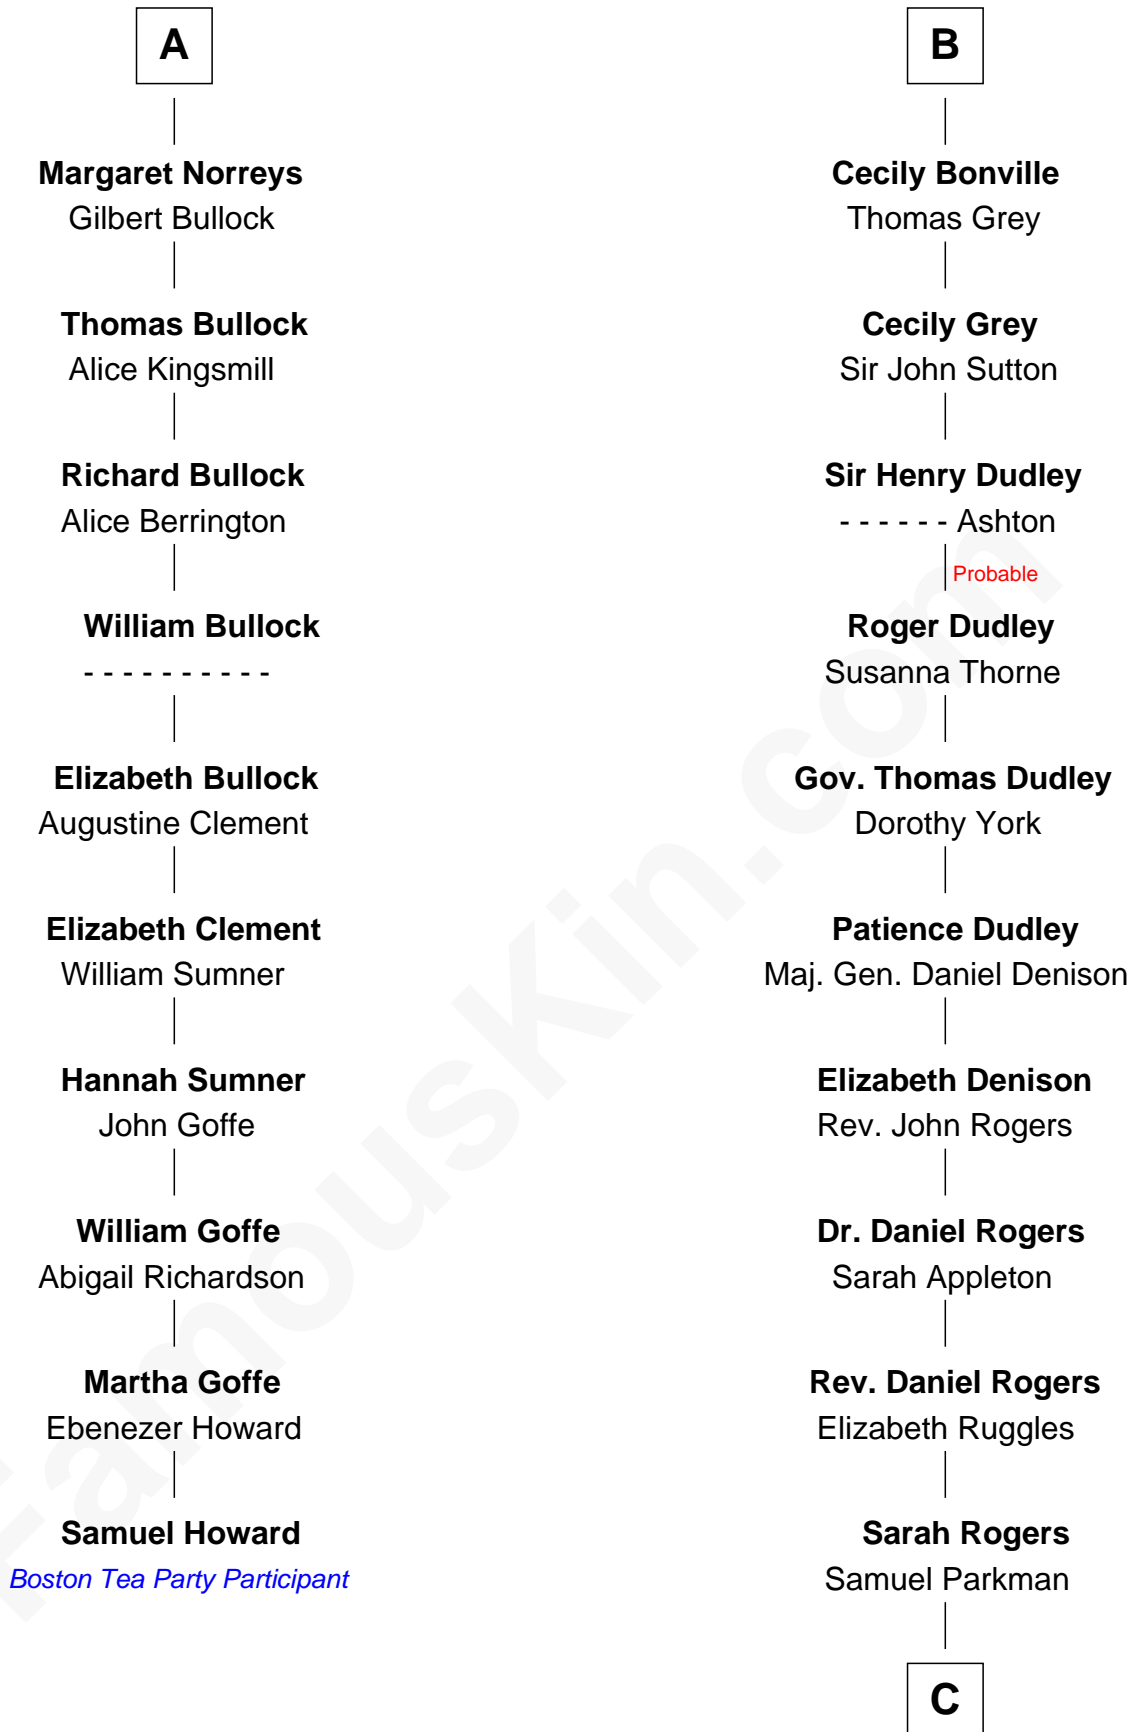

FamousKin.com

Relationship Chart of

Samuel Howard

Boston Tea Party Participant

16th cousin 3 times removed of

Colonel Robert Gould Shaw

U.S. Civil War leader of film "Glory" fame

Sir Gilbert de Clare

Joan of Acre

C

Elizabeth Willard Parkman

Robert Gould Shaw

Francis George Shaw

Sarah Blake Sturgis

Colonel Robert Gould Shaw

Main character in film "Glory"

FamousKin.com