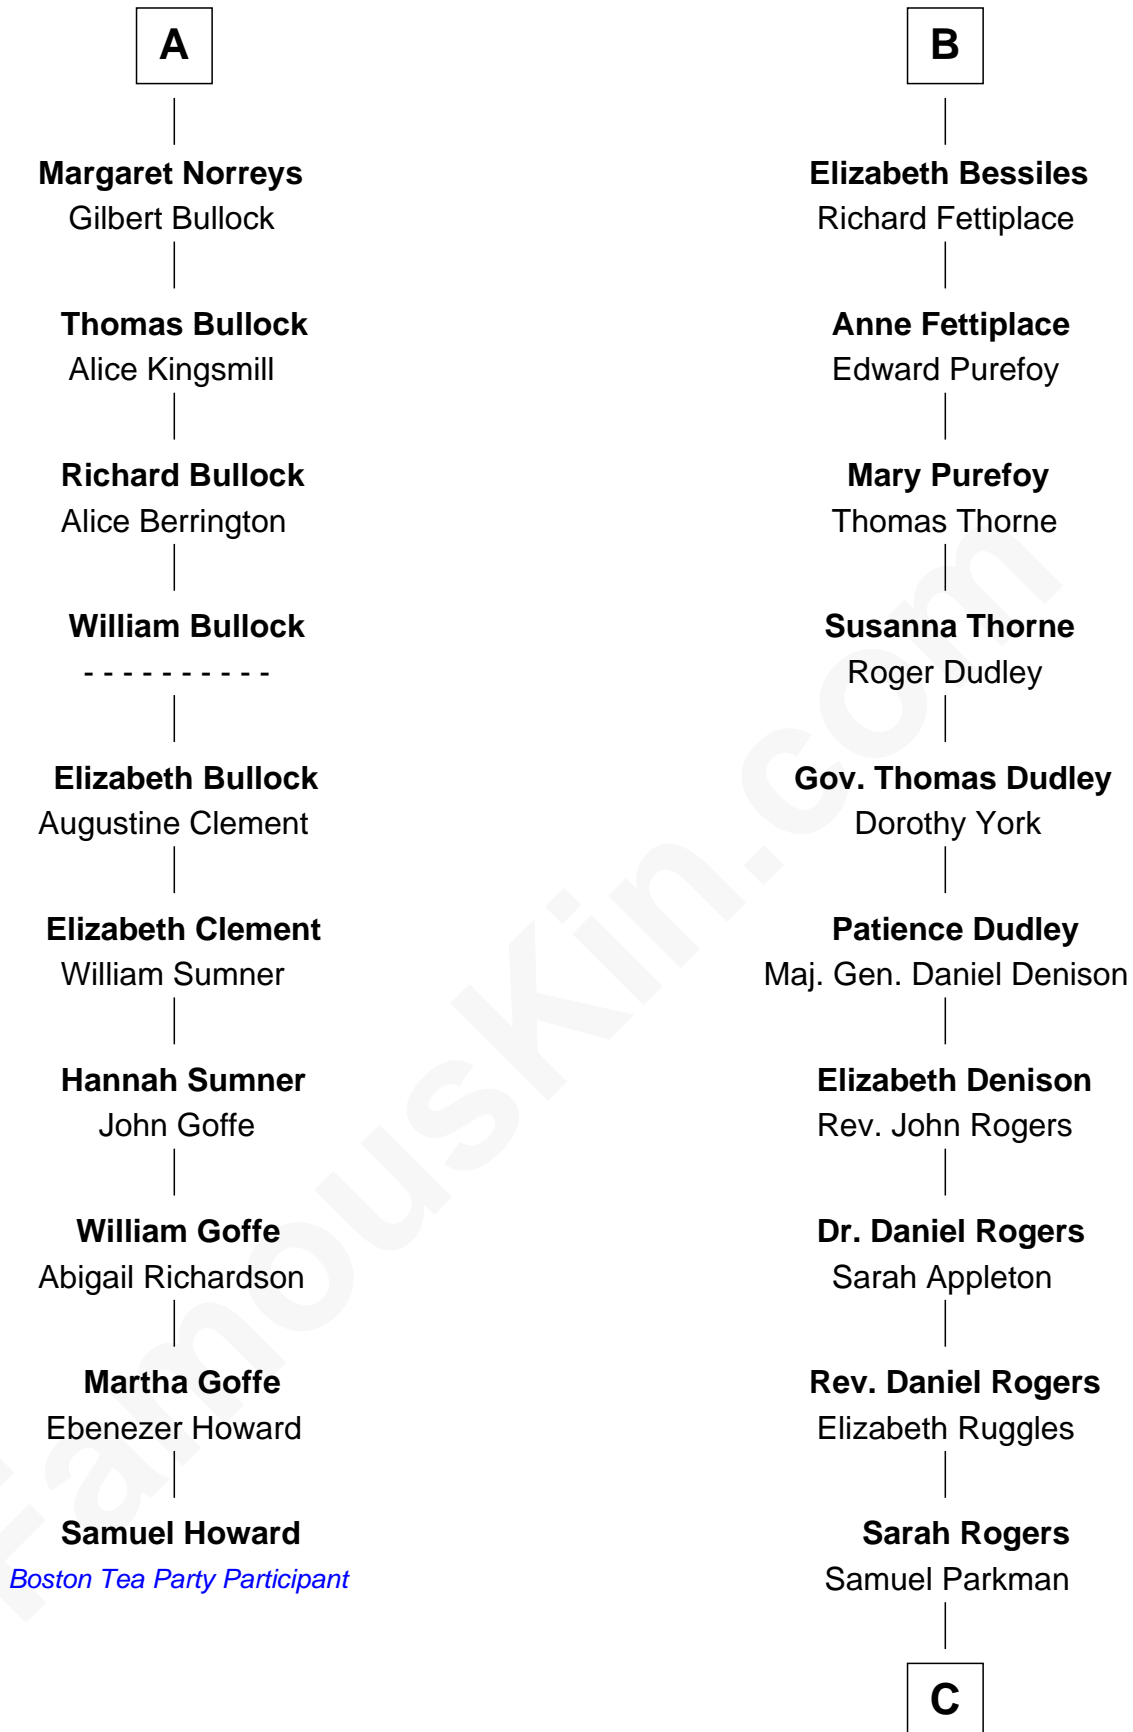

FamousKin.com

Relationship Chart of

Samuel Howard

Boston Tea Party Participant

16th cousin 3 times removed of

Colonel Robert Gould Shaw

U.S. Civil War leader of film "Glory" fame

C

Elizabeth Willard Parkman

Robert Gould Shaw

Francis George Shaw

Sarah Blake Sturgis

Colonel Robert Gould Shaw

Main character in film "Glory"

FamousKin.com