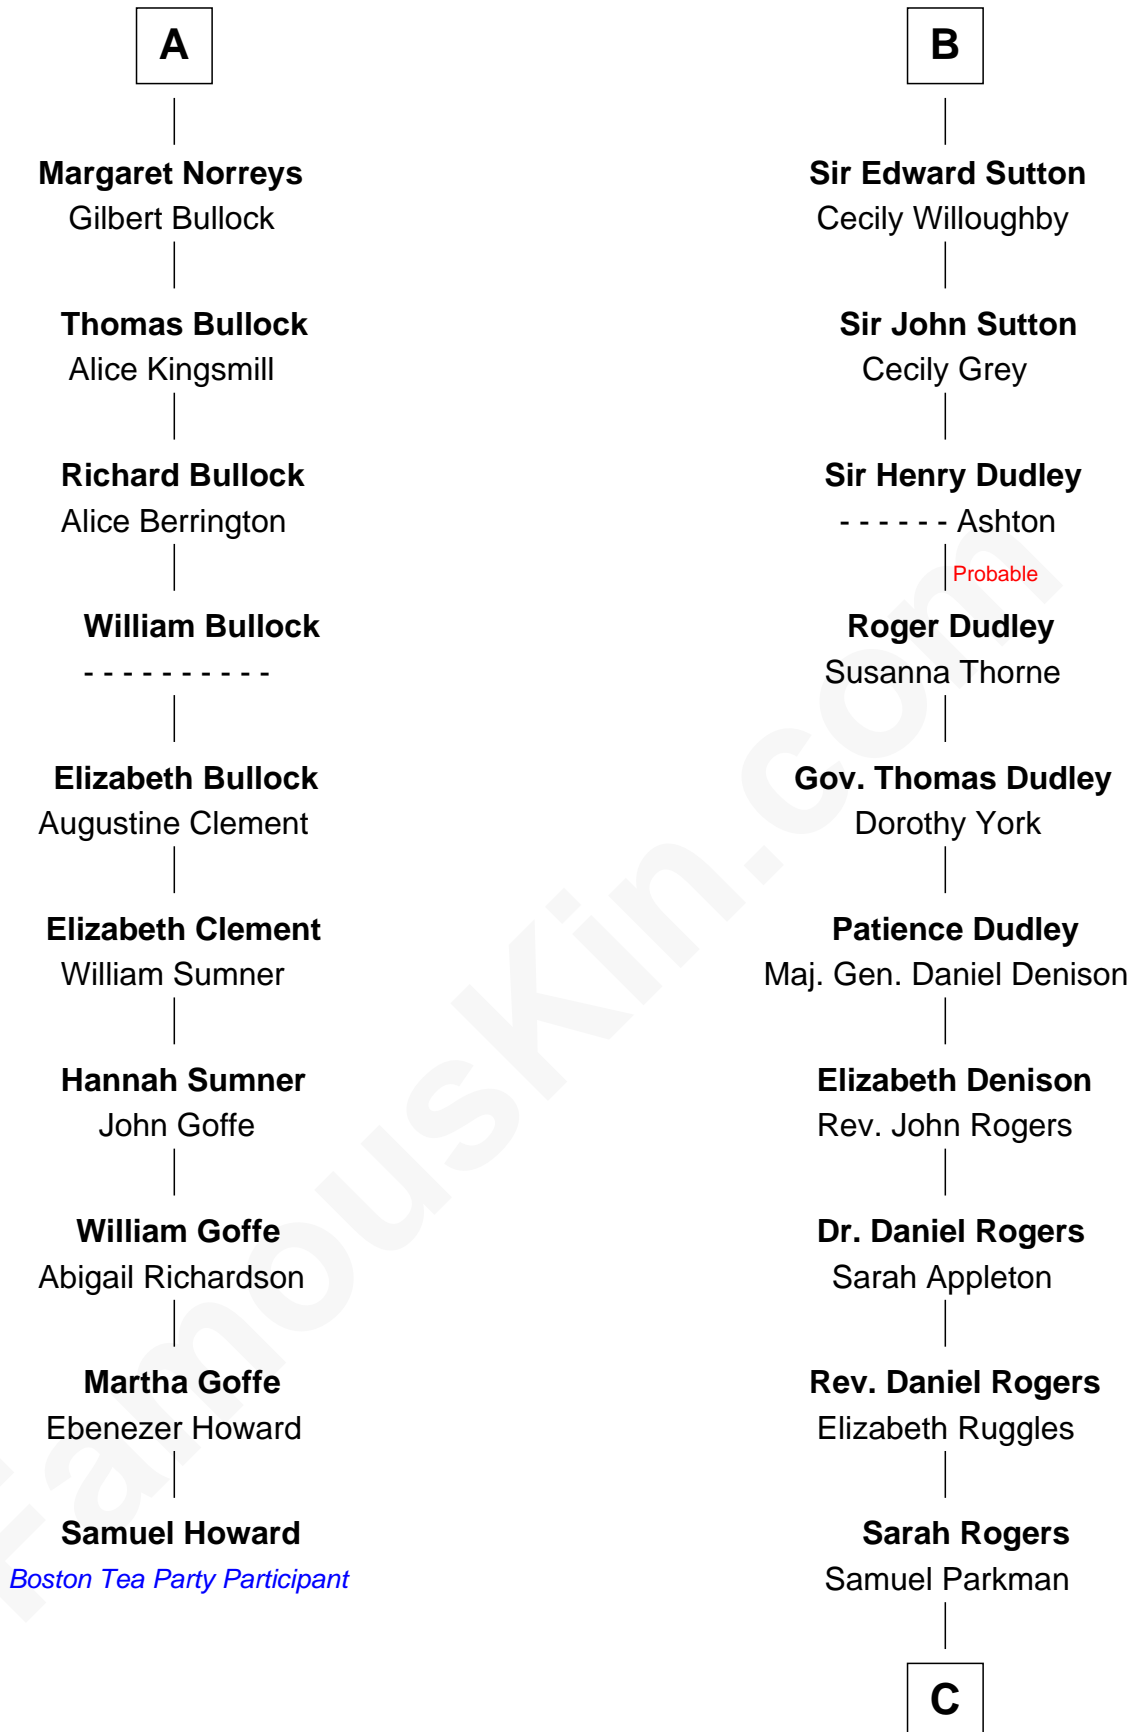

FamousKin.com

Relationship Chart of

Samuel Howard

Boston Tea Party Participant

16th cousin 3 times removed of

Colonel Robert Gould Shaw

U.S. Civil War leader of film "Glory" fame

C

Elizabeth Willard Parkman

Robert Gould Shaw

Francis George Shaw

Sarah Blake Sturgis

Colonel Robert Gould Shaw

Main character in film "Glory"

FamousKin.com