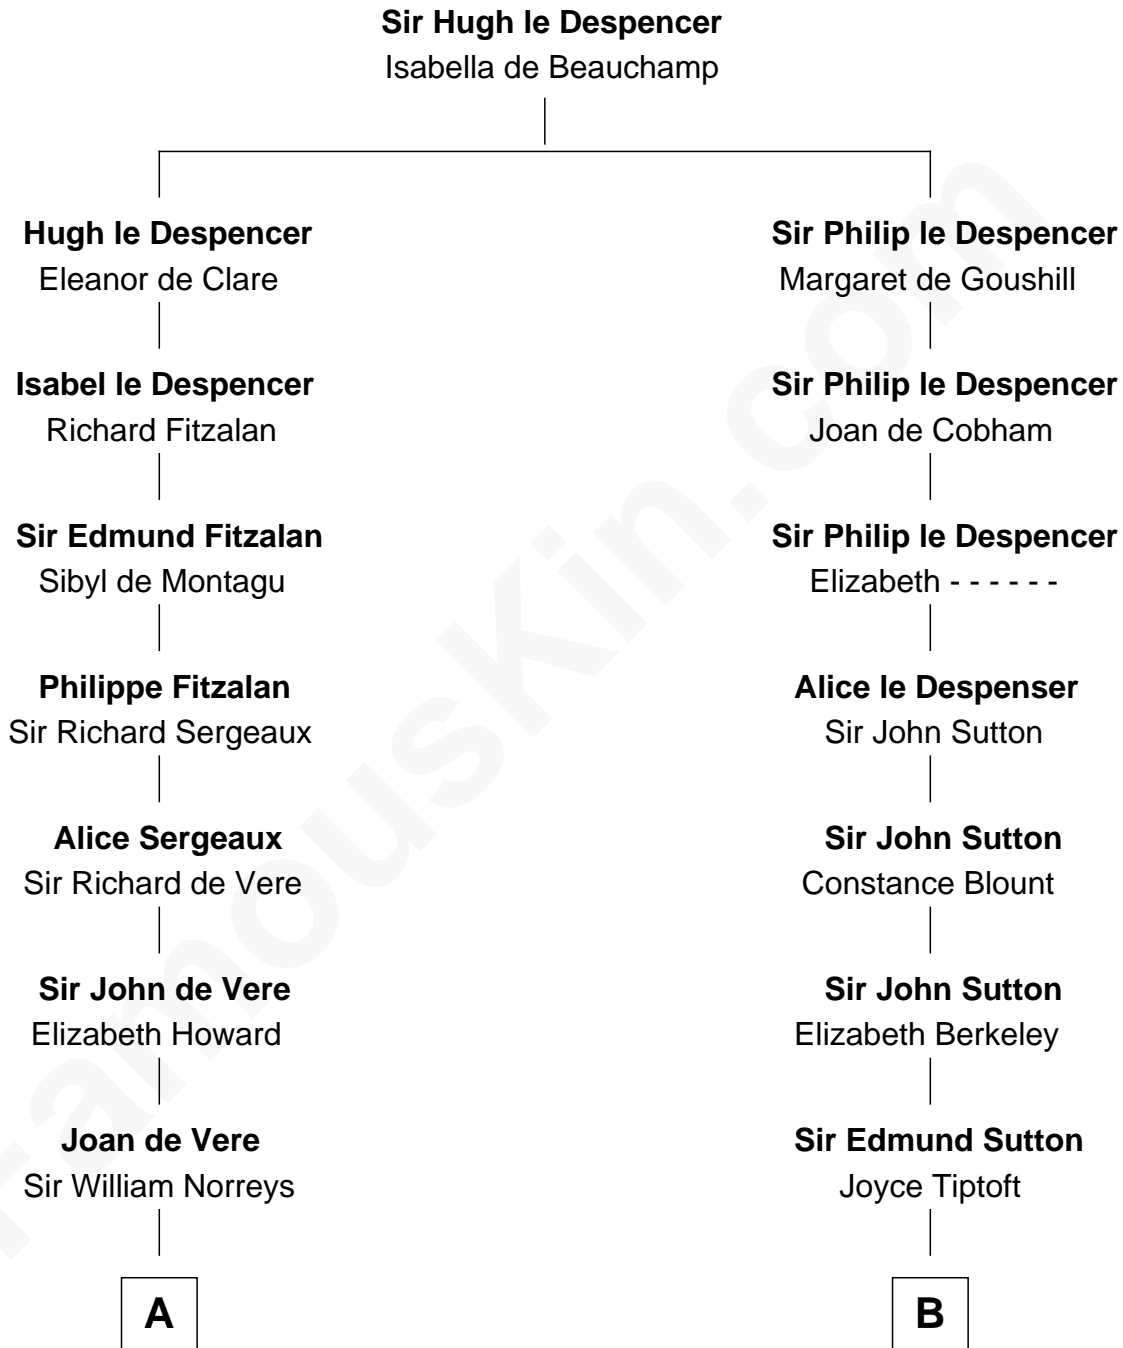

FamousKin.com

Relationship Chart of

Samuel Howard

Boston Tea Party Participant

16th cousin 3 times removed of

Colonel Robert Gould Shaw

U.S. Civil War leader of film "Glory" fame

C

Elizabeth Willard Parkman

Robert Gould Shaw

Francis George Shaw

Sarah Blake Sturgis

Colonel Robert Gould Shaw

Main character in film "Glory"

FamousKin.com