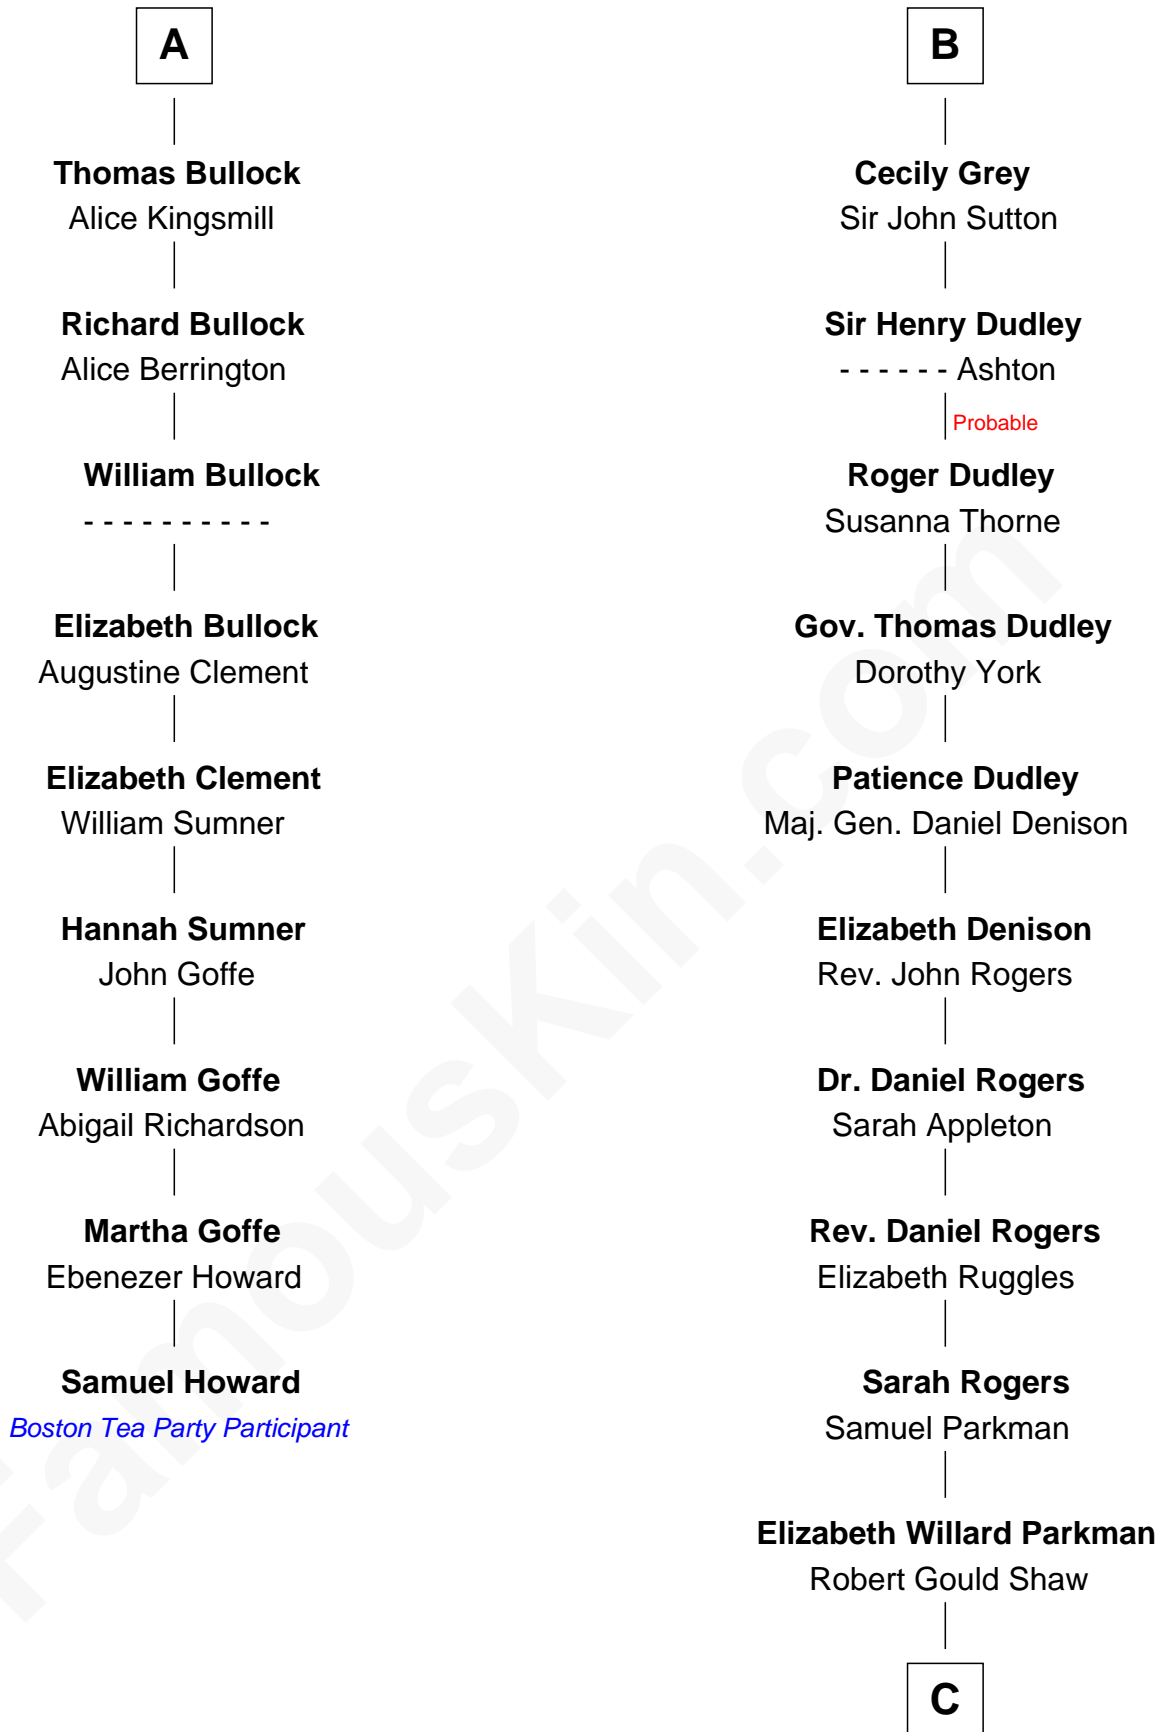

FamousKin.com

Relationship Chart of

Samuel Howard

Boston Tea Party Participant

15th cousin 3 times removed of

Colonel Robert Gould Shaw

U.S. Civil War leader of film "Glory" fame

Sir Thomas de Multon

Eleanor de Burgh

C

Francis George Shaw

Sarah Blake Sturgis

Colonel Robert Gould Shaw

Main character in film "Glory"

FamousKin.com