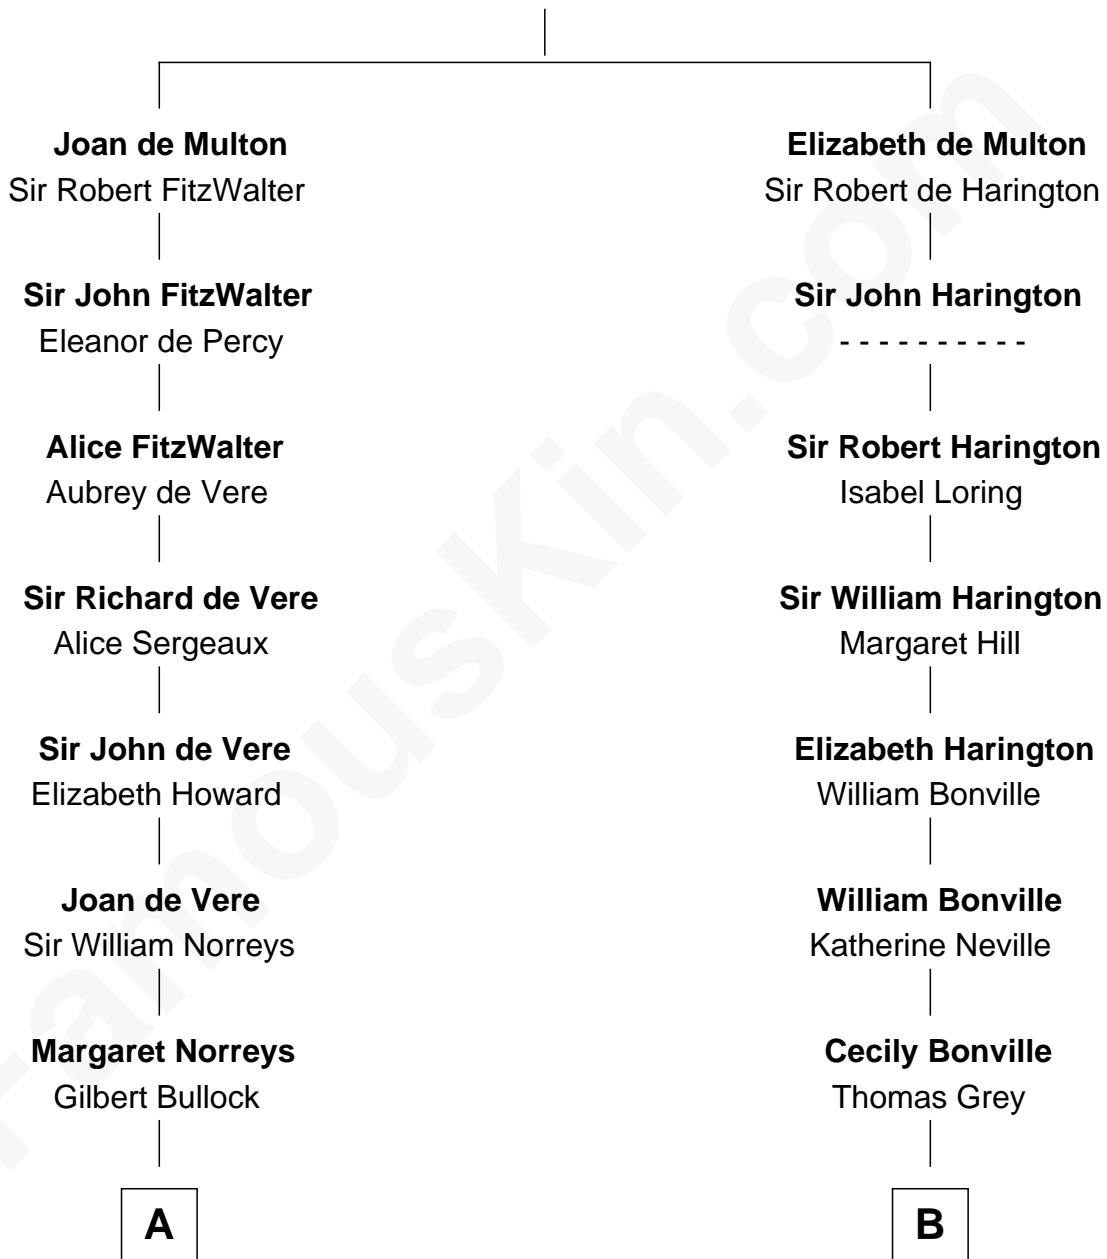

FamousKin.com

Relationship Chart of

Samuel Howard

Boston Tea Party Participant

15th cousin 3 times removed of

Colonel Robert Gould Shaw

U.S. Civil War leader of film "Glory" fame

Sir Thomas de Multon

Eleanor de Burgh

C

Francis George Shaw

Sarah Blake Sturgis

Colonel Robert Gould Shaw

Main character in film "Glory"

FamousKin.com