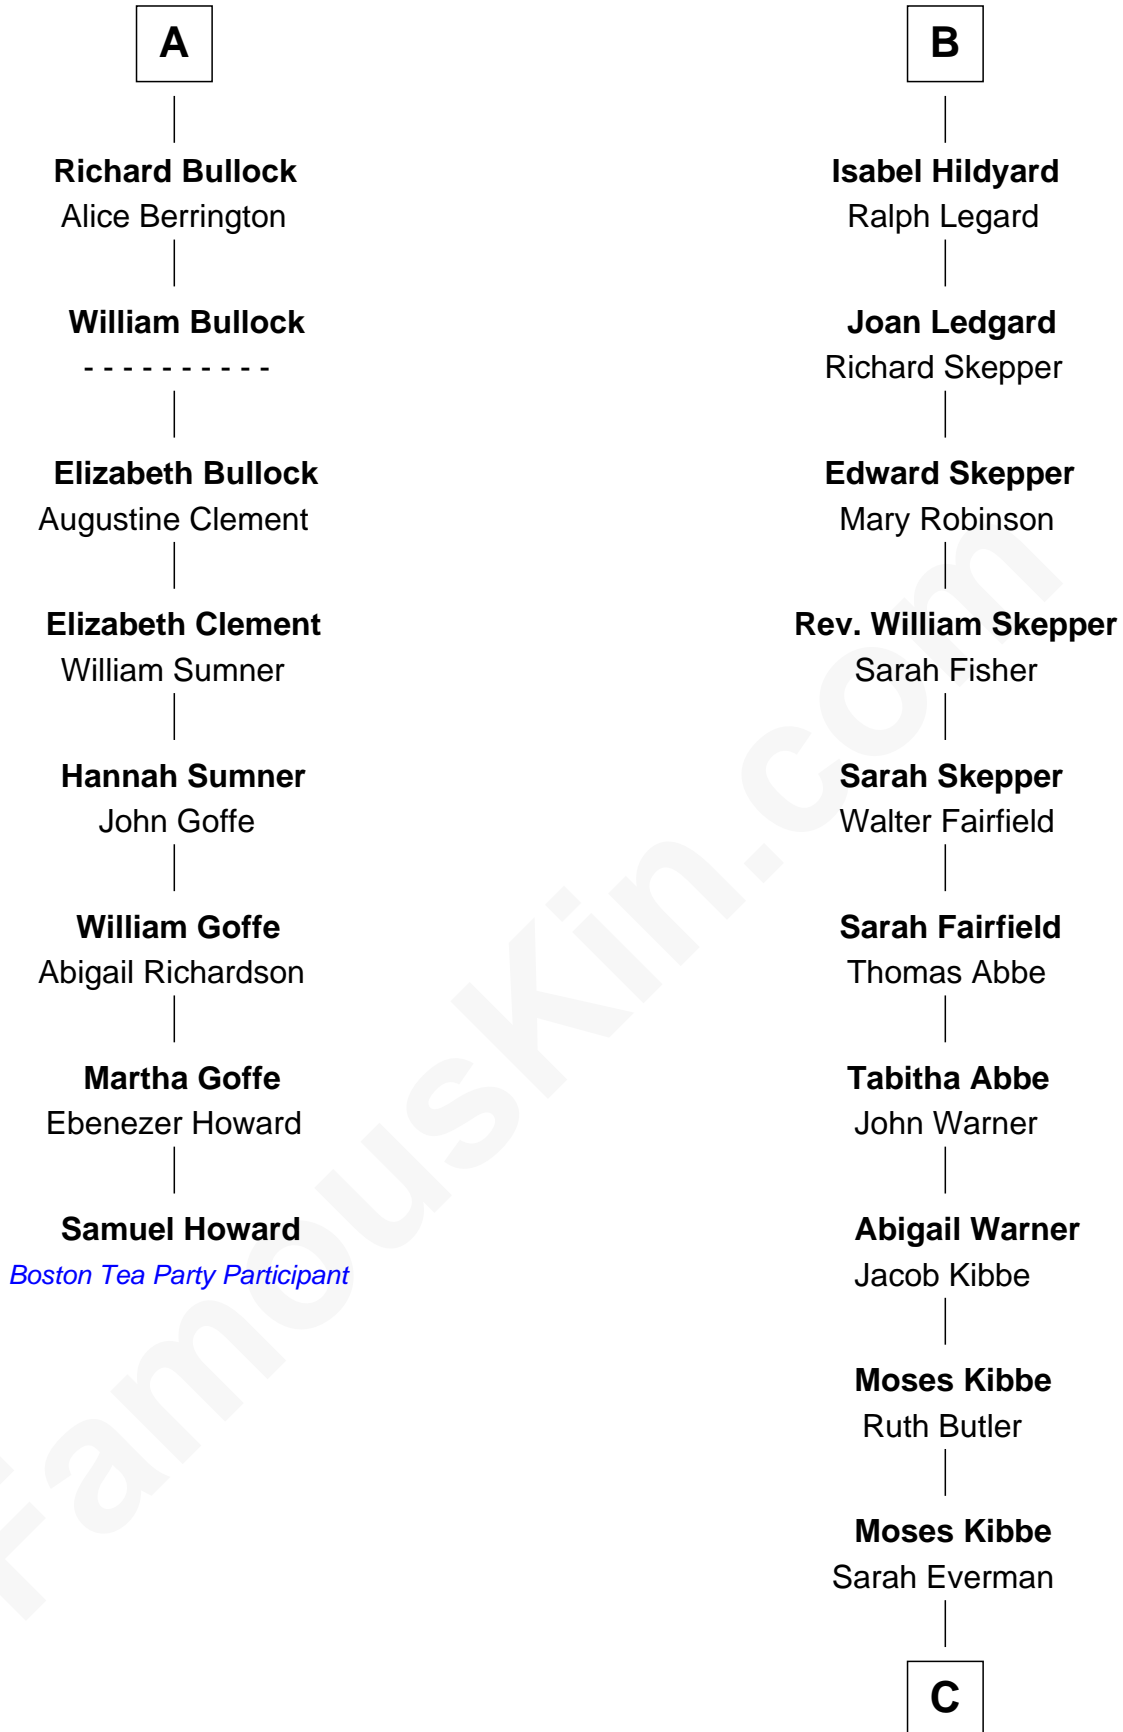

FamousKin.com

Relationship Chart of

Samuel Howard

Boston Tea Party Participant

14th cousin 6 times removed of

Roy Rogers

Cowboy movie actor and singer

Bartholomew de Badlesmere

Margaret de Clare

C

Jacintha Kibbe

William Womack

Archer Womack

Patricia Adeline Hatchett

Mattie M. Womack

Andrew E. Slye