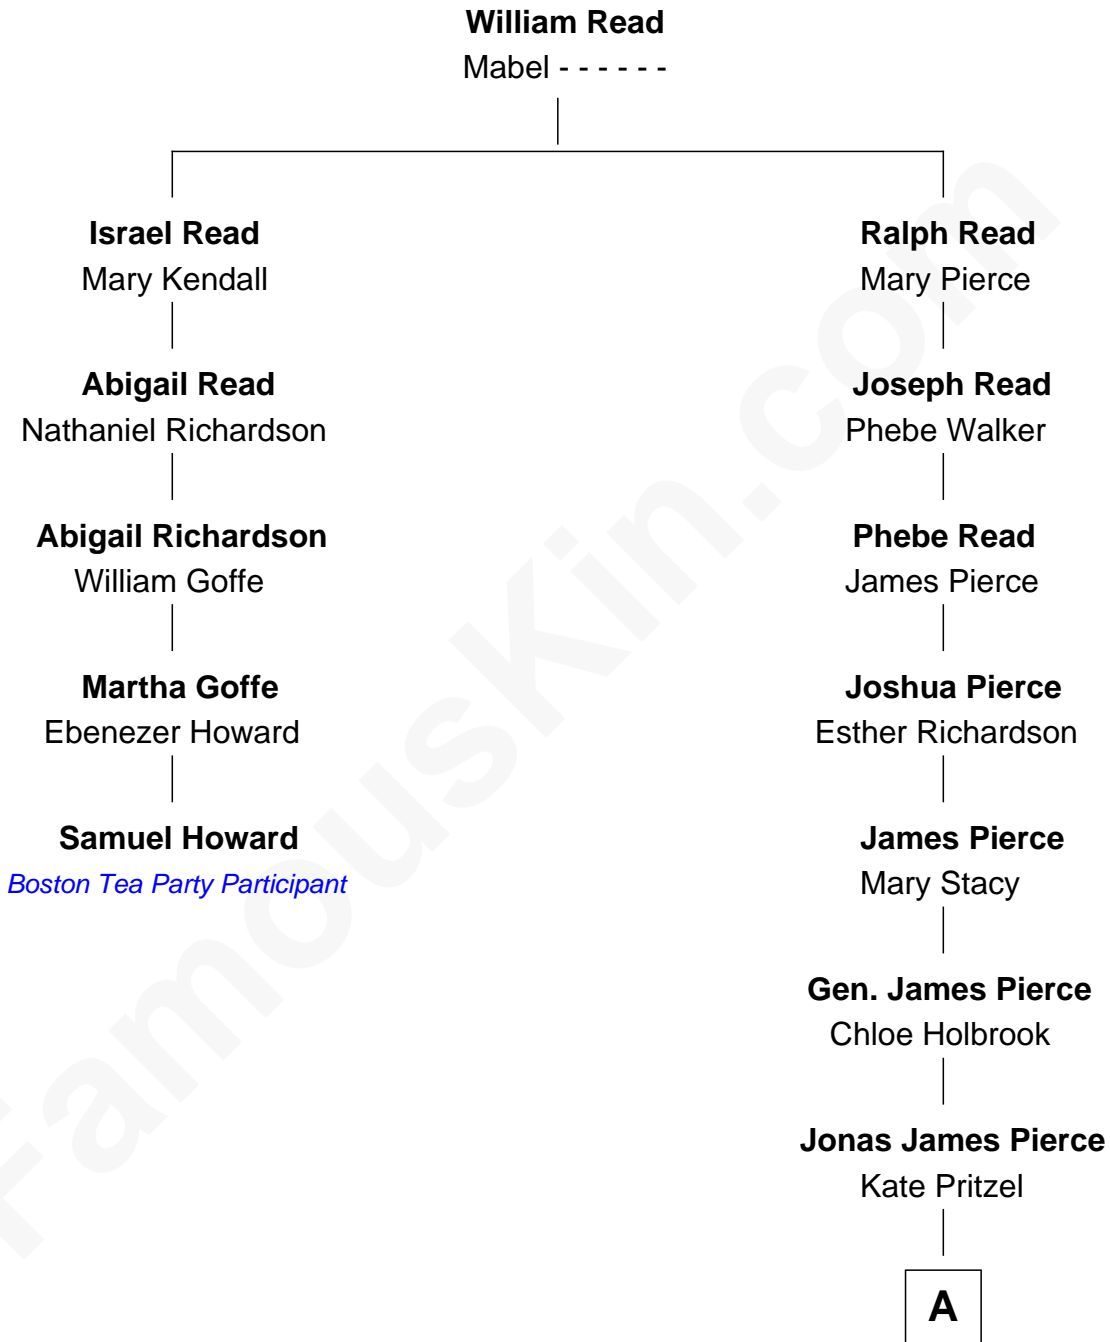

FamousKin.com

Relationship Chart of

Samuel Howard

Boston Tea Party Participant

4th cousin 5 times removed of

Barbara (Pierce) Bush

First Lady of President George H.W. Bush

A

—
Scott Pierce
Mabel Marvin

—
Marvin Pierce
Pauline Robinson

—
Barbara (Pierce) Bush
First Lady of George H.W. Bush

FamousKin.com