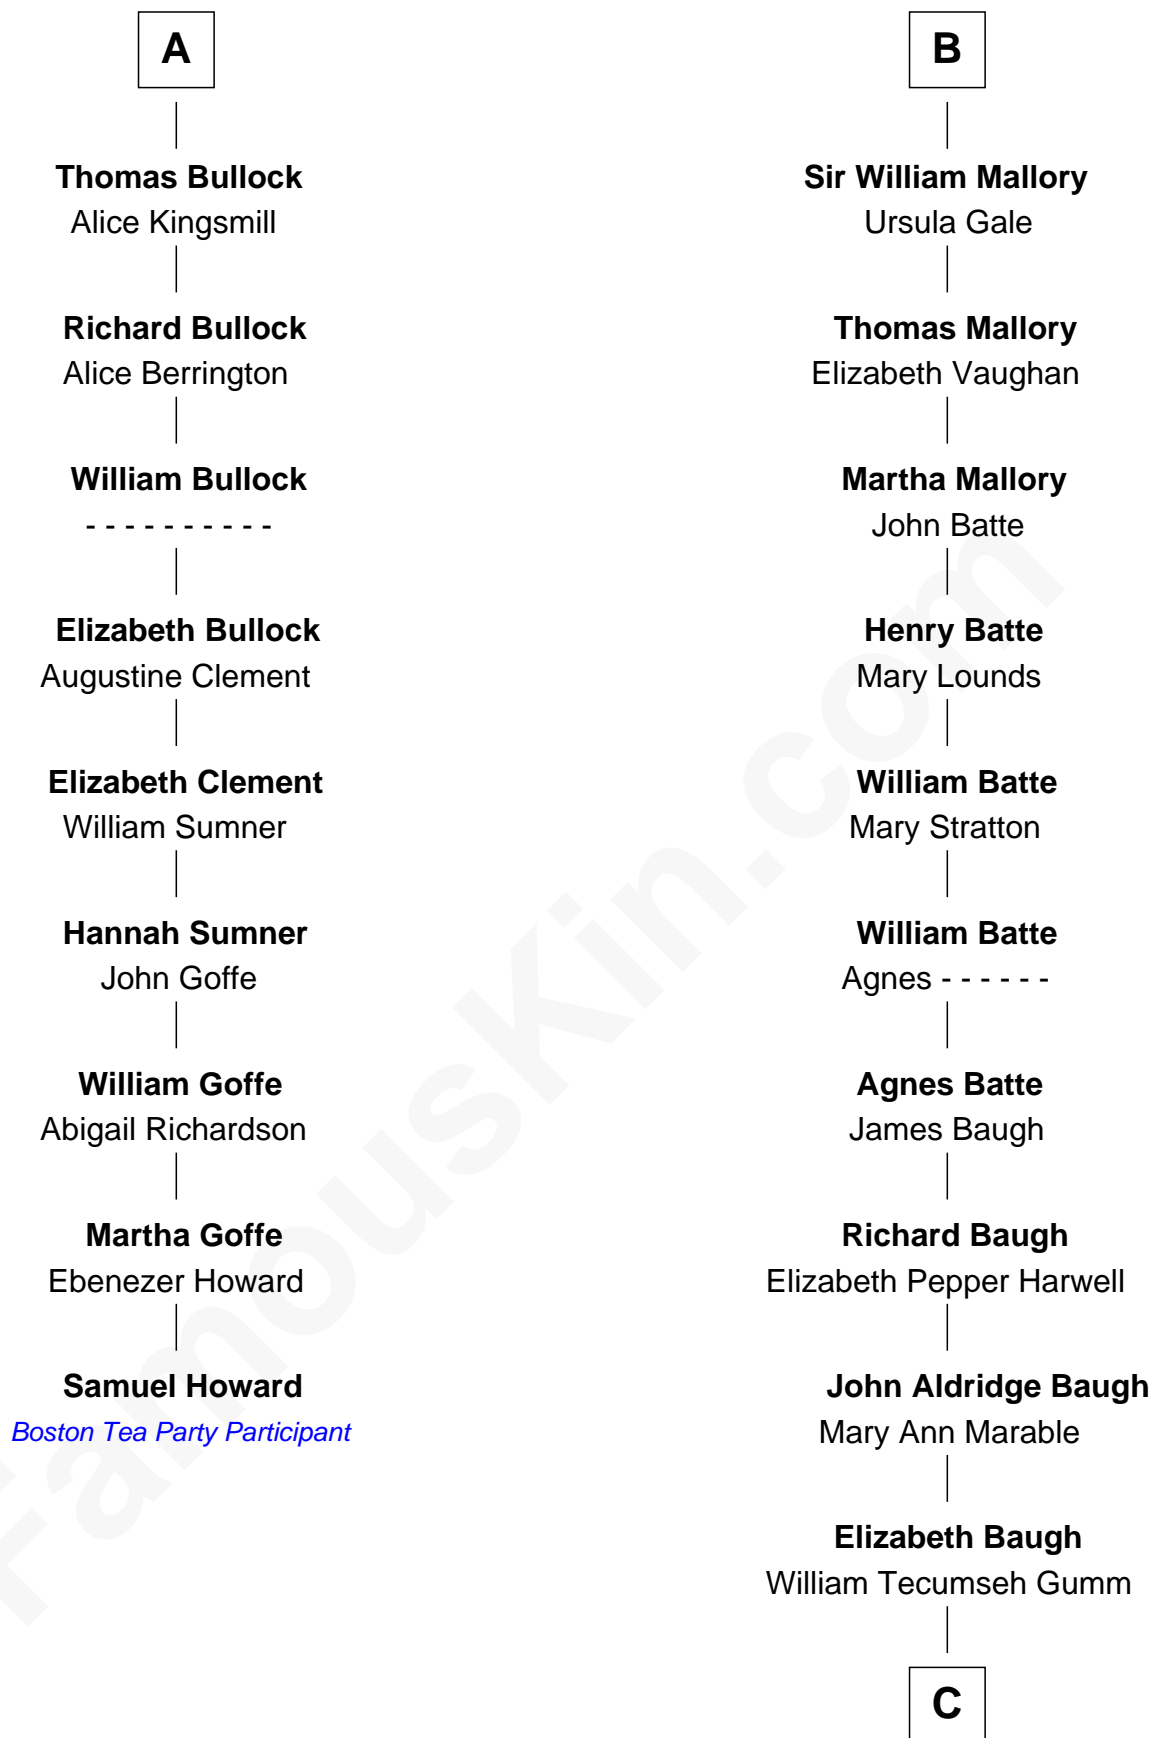

# FamousKin.com Relationship Chart of

**Samuel Howard**

*Boston Tea Party Participant*

15th cousin 3 times removed of

**Judy Garland**

*Singer and Movie Actress*

**Edmund Fitzalan**

Alice de Warenne

C

Francis Avent Gumm

Ethel Marian Milne

Judy Garland

*Singer and Movie Actress*

FamousKin.com