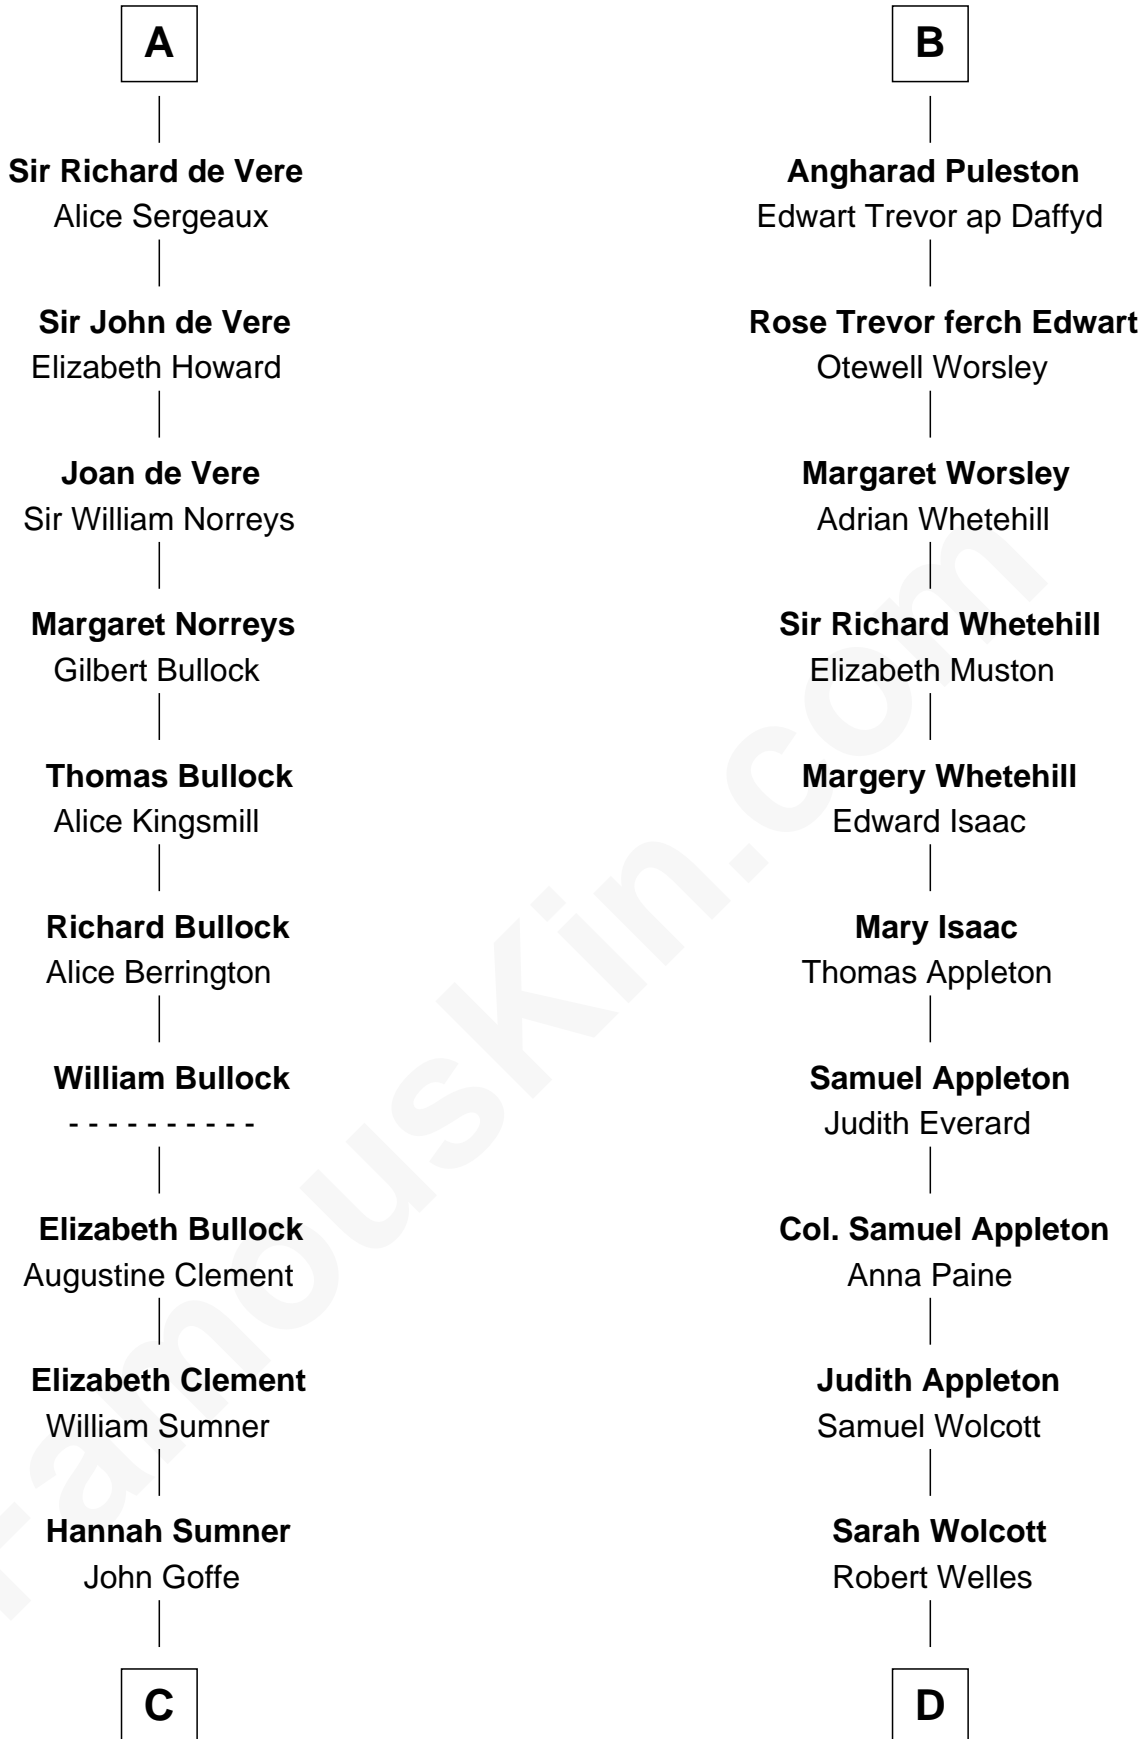

FamousKin.com

Relationship Chart of

Samuel Howard

Boston Tea Party Participant

19th cousin 1 time removed of

Eliphalet Remington

Founder of Remington Arms Company

C

William Goffe
Abigail Richardson

Martha Goffe
Ebenezer Howard

Samuel Howard
Boston Tea Party Participant

D

Sarah Welles
Jonathan Robbins

Sarah Robbins
Elisha Kilbourn

Elizabeth Kilbourn
Eliphalet Remington

Eliphalet Remington
Founder of Remington Arms Company