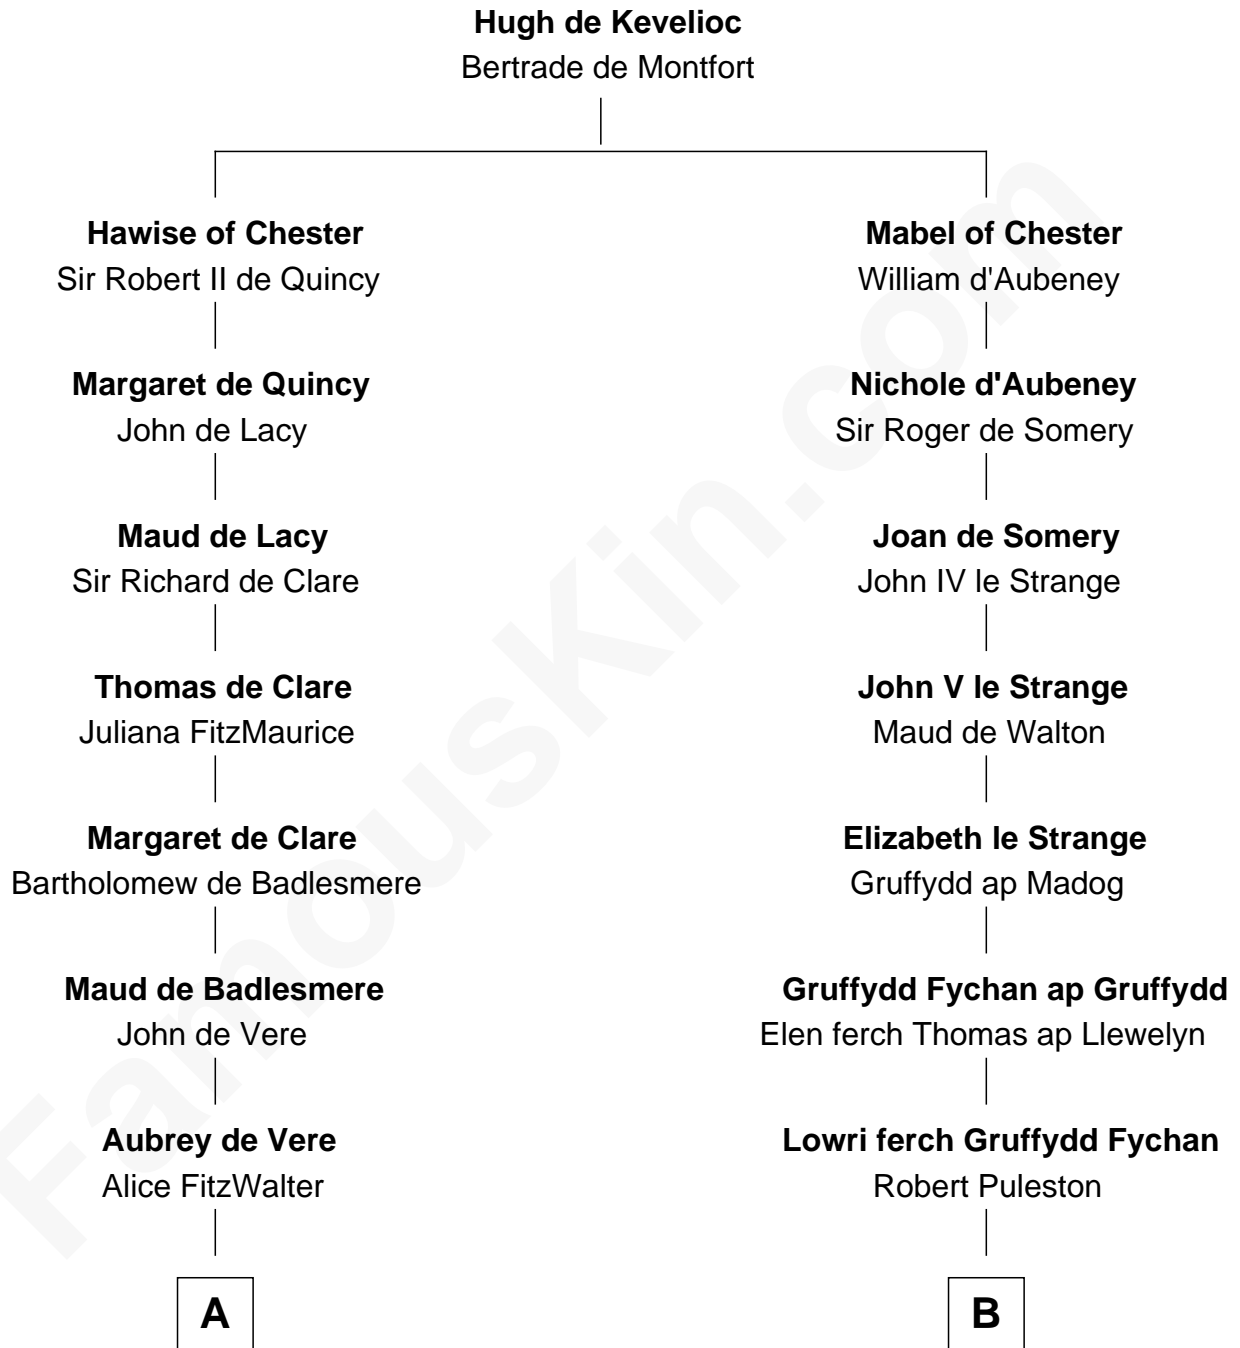

FamousKin.com

Relationship Chart of

Samuel Howard

Boston Tea Party Participant

19th cousin 1 time removed of

Eliphalet Remington

Founder of Remington Arms Company

C

William Goffe
Abigail Richardson

Martha Goffe
Ebenezer Howard

Samuel Howard
Boston Tea Party Participant

D

Sarah Welles
Jonathan Robbins

Sarah Robbins
Elisha Kilbourn

Elizabeth Kilbourn
Eliphalet Remington

Eliphalet Remington
Founder of Remington Arms Company