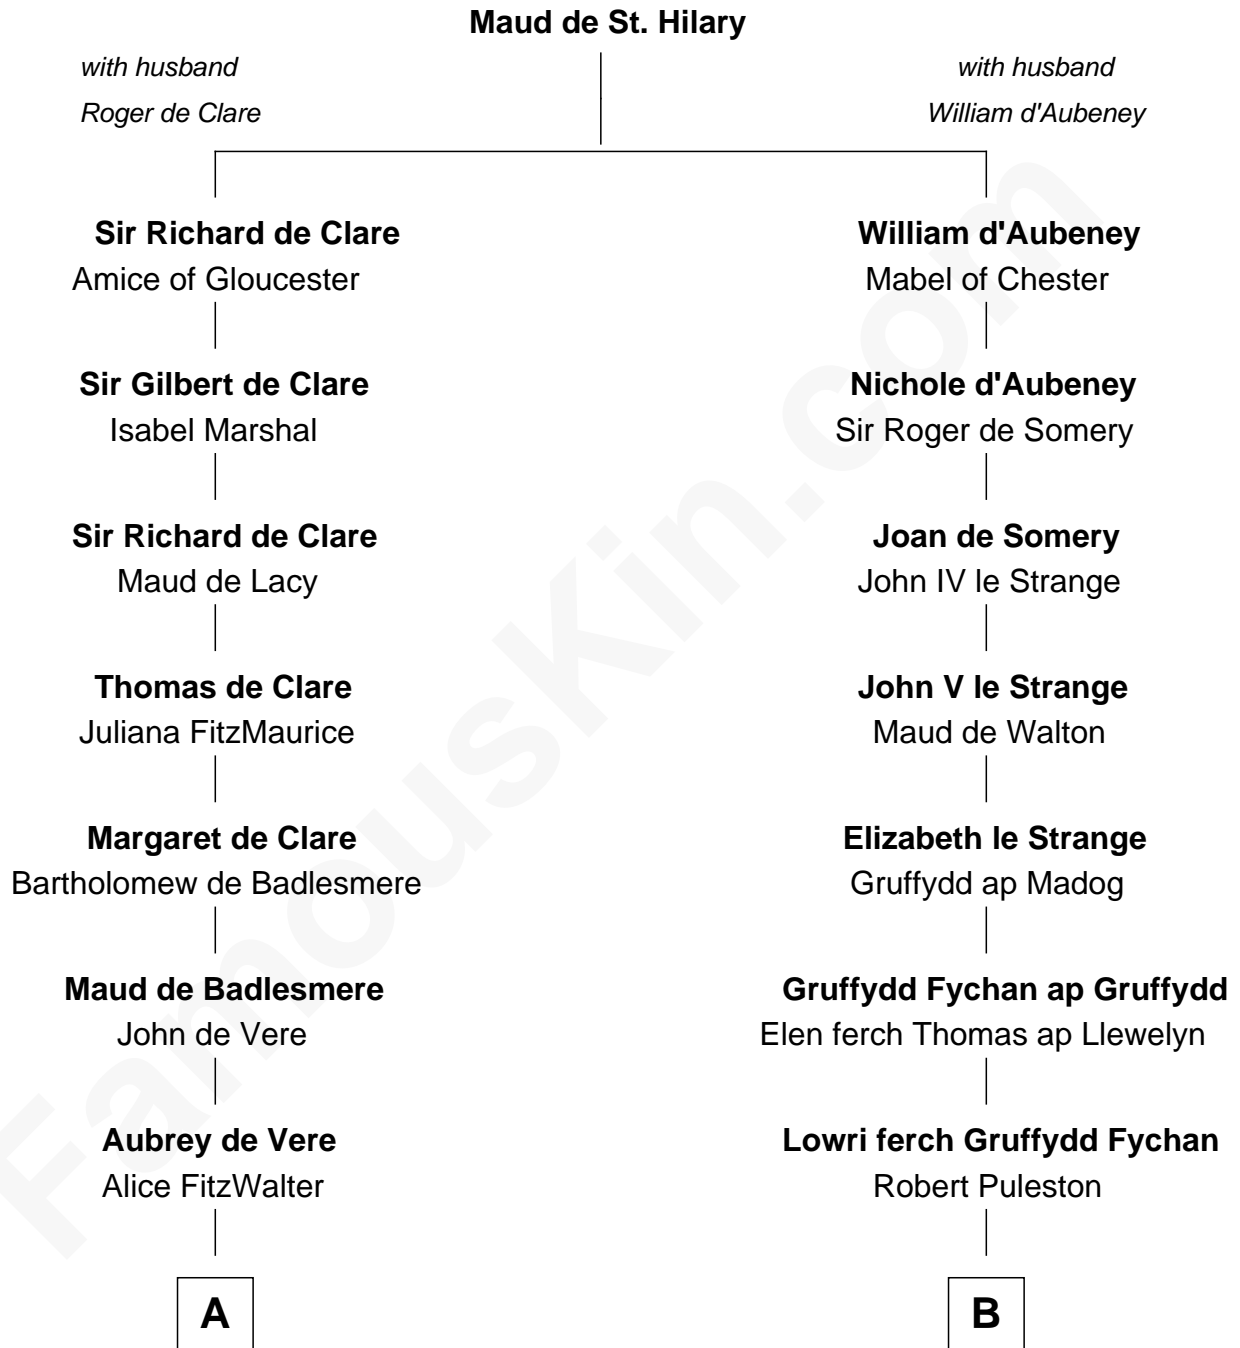

FamousKin.com

Relationship Chart of

Samuel Howard

Boston Tea Party Participant

19th cousin 1 time removed of

Eliphalet Remington

Founder of Remington Arms Company

C

William Goffe
Abigail Richardson

Martha Goffe
Ebenezer Howard

Samuel Howard
Boston Tea Party Participant

D

Sarah Welles
Jonathan Robbins

Sarah Robbins
Elisha Kilbourn

Elizabeth Kilbourn
Eliphalet Remington

Eliphalet Remington
Founder of Remington Arms Company