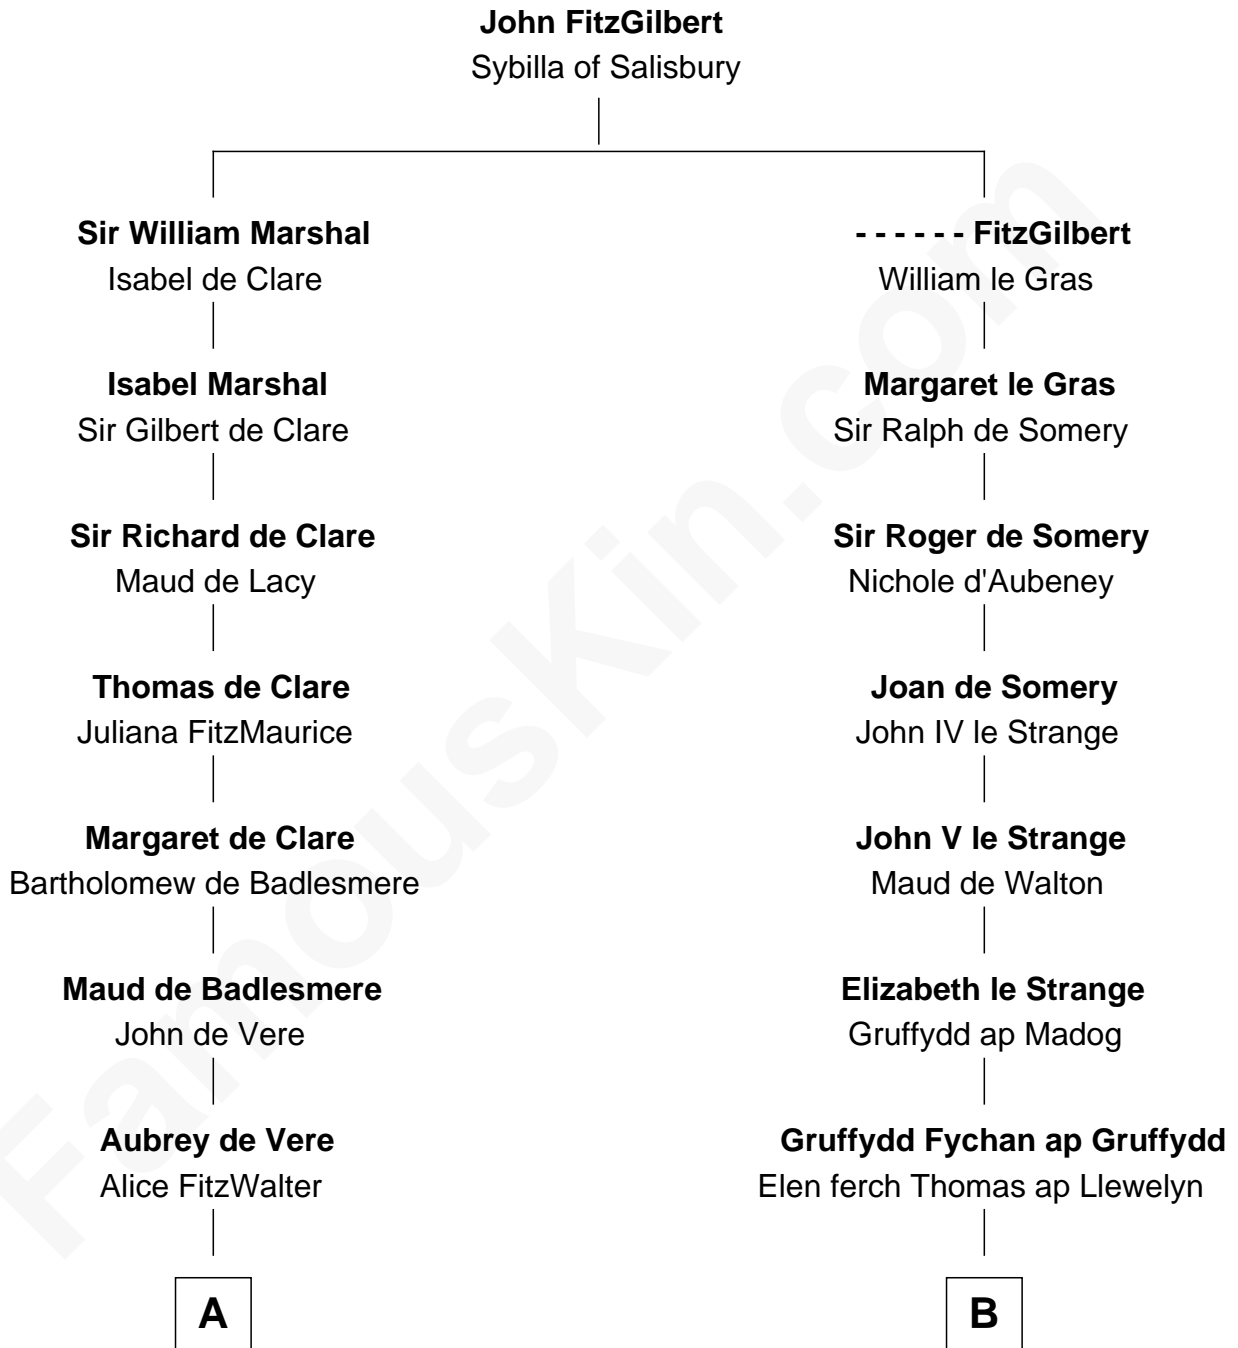

FamousKin.com

Relationship Chart of

Samuel Howard

Boston Tea Party Participant

19th cousin 2 times removed of

Eliphalet Remington

Founder of Remington Arms Company