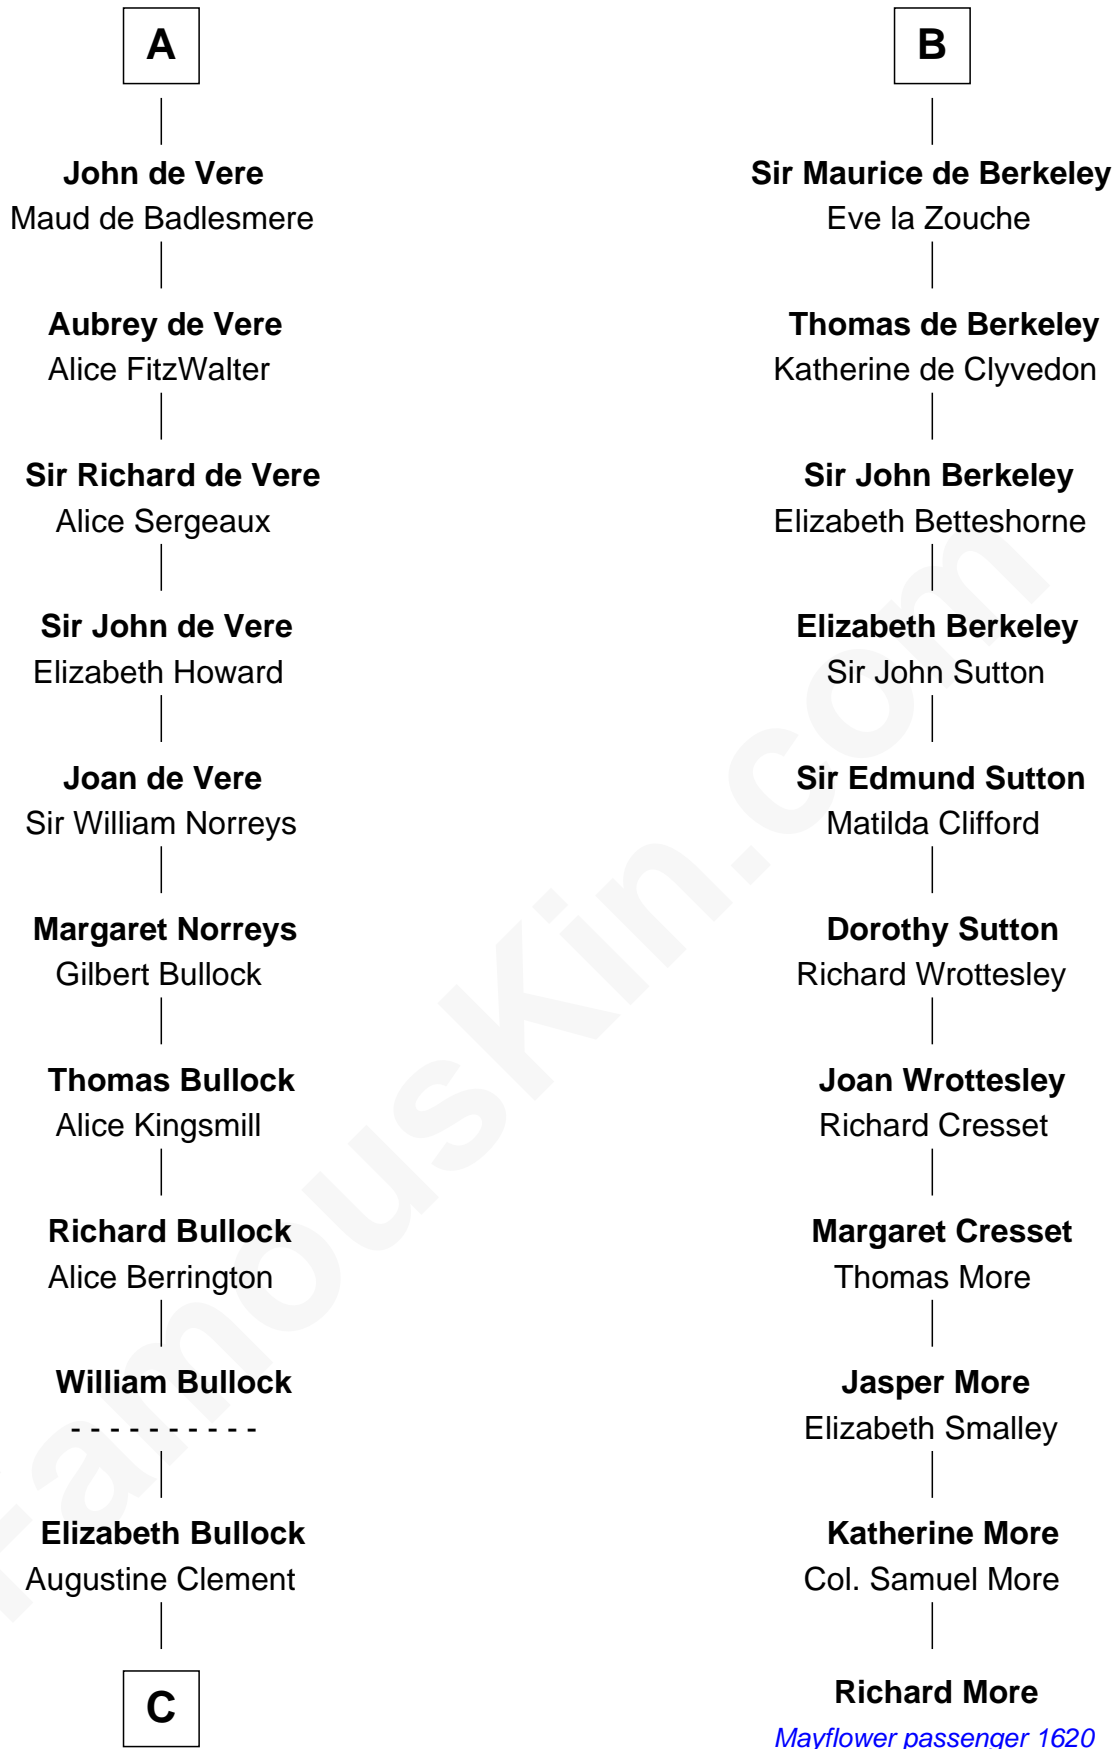

## Relationship Chart of

### Samuel Howard

*Boston Tea Party Participant*

17th cousin 4 times removed of

**Richard More**

*(c1614 - c1696) Mayflower passenger 1620*

**MAYFLOWER**

**C**

—  
**Elizabeth Clement**

William Sumner

—  
**Hannah Sumner**

John Goffe

—  
**William Goffe**

Abigail Richardson

—  
**Martha Goffe**

Ebenezer Howard

—  
**Samuel Howard**