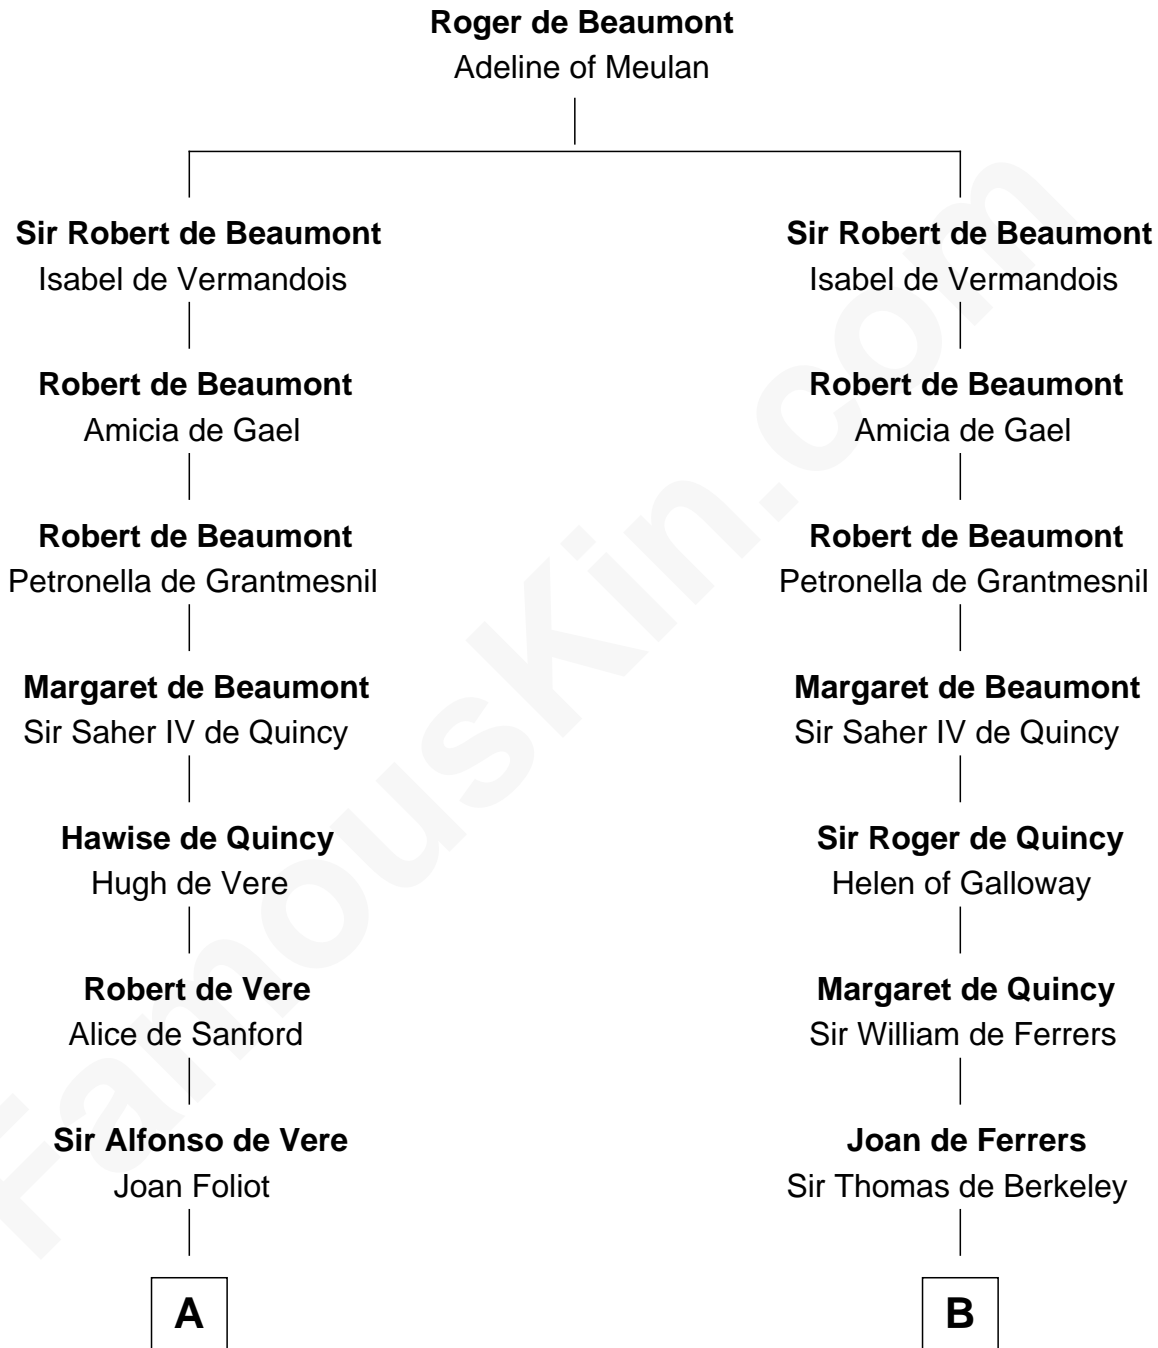

FamousKin.com

Relationship Chart of

Samuel Howard

Boston Tea Party Participant

17th cousin 4 times removed of

Richard More

(c1614 - c1696) Mayflower passenger 1620

MAYFLOWER

Ebenezer Howard

—
Samuel Howard

Boston Tea Party Participant

FamousKin.com