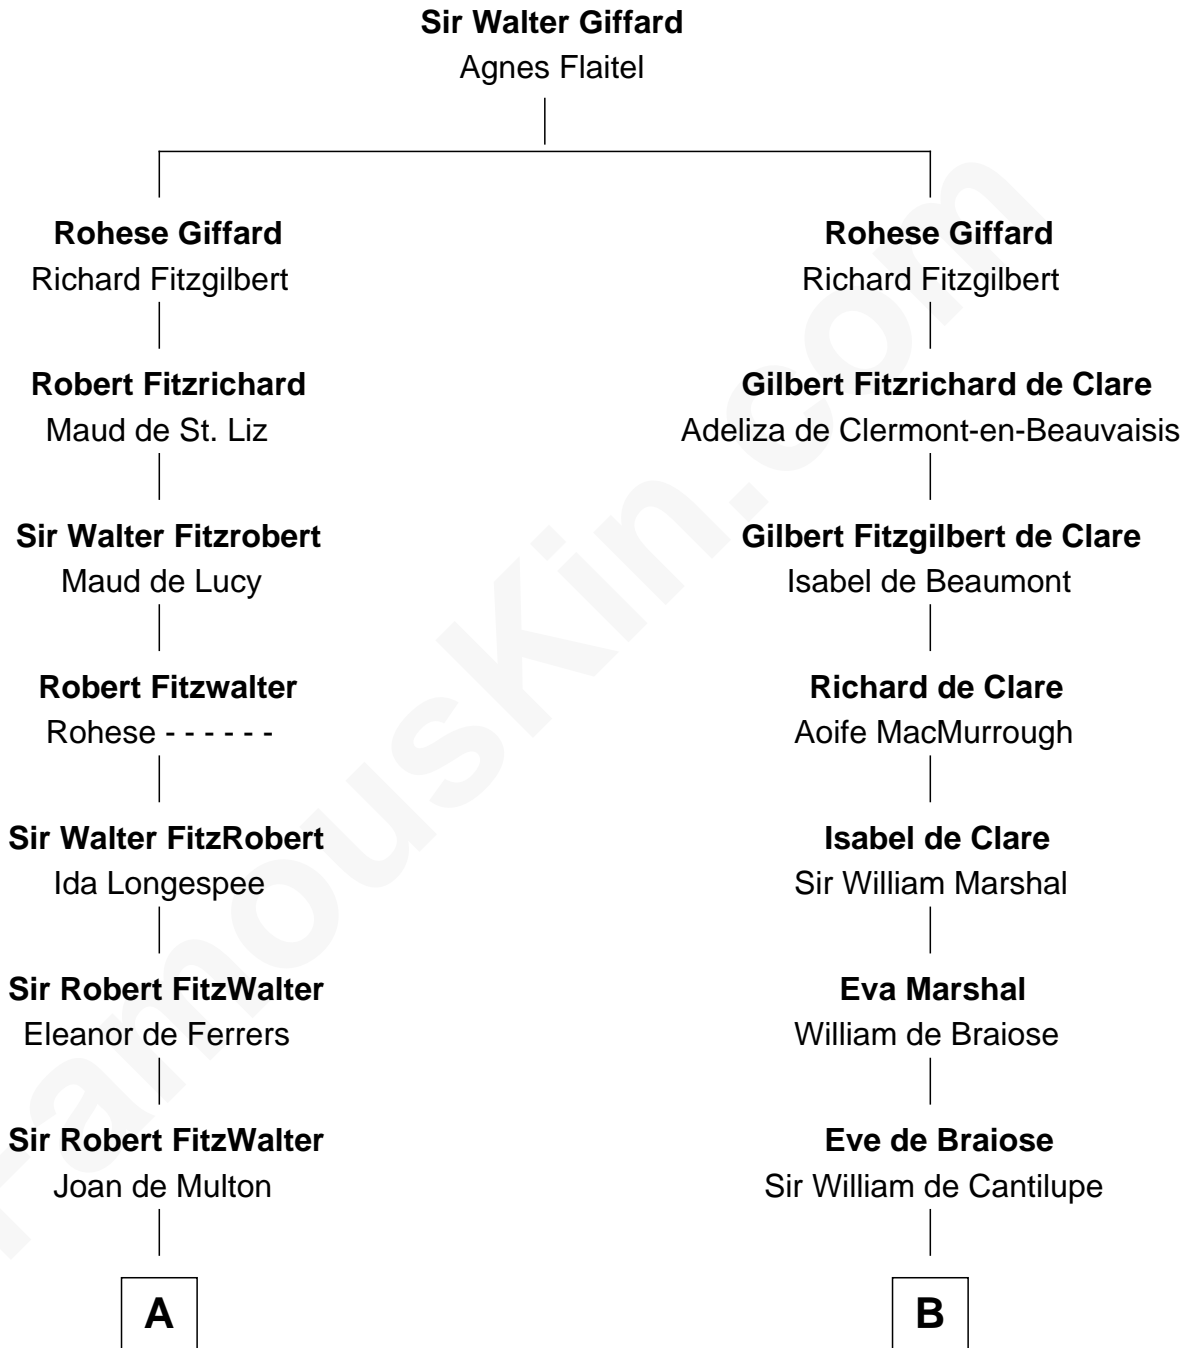

FamousKin.com

Relationship Chart of

Samuel Howard

Boston Tea Party Participant

18th cousin 3 times removed of

Richard More

(c1614 - c1696) Mayflower passenger 1620

MAYFLOWER

Ebenezer Howard

Samuel Howard

Boston Tea Party Participant

D

Katherine More

Col. Samuel More

Richard More

Mayflower passenger 1620