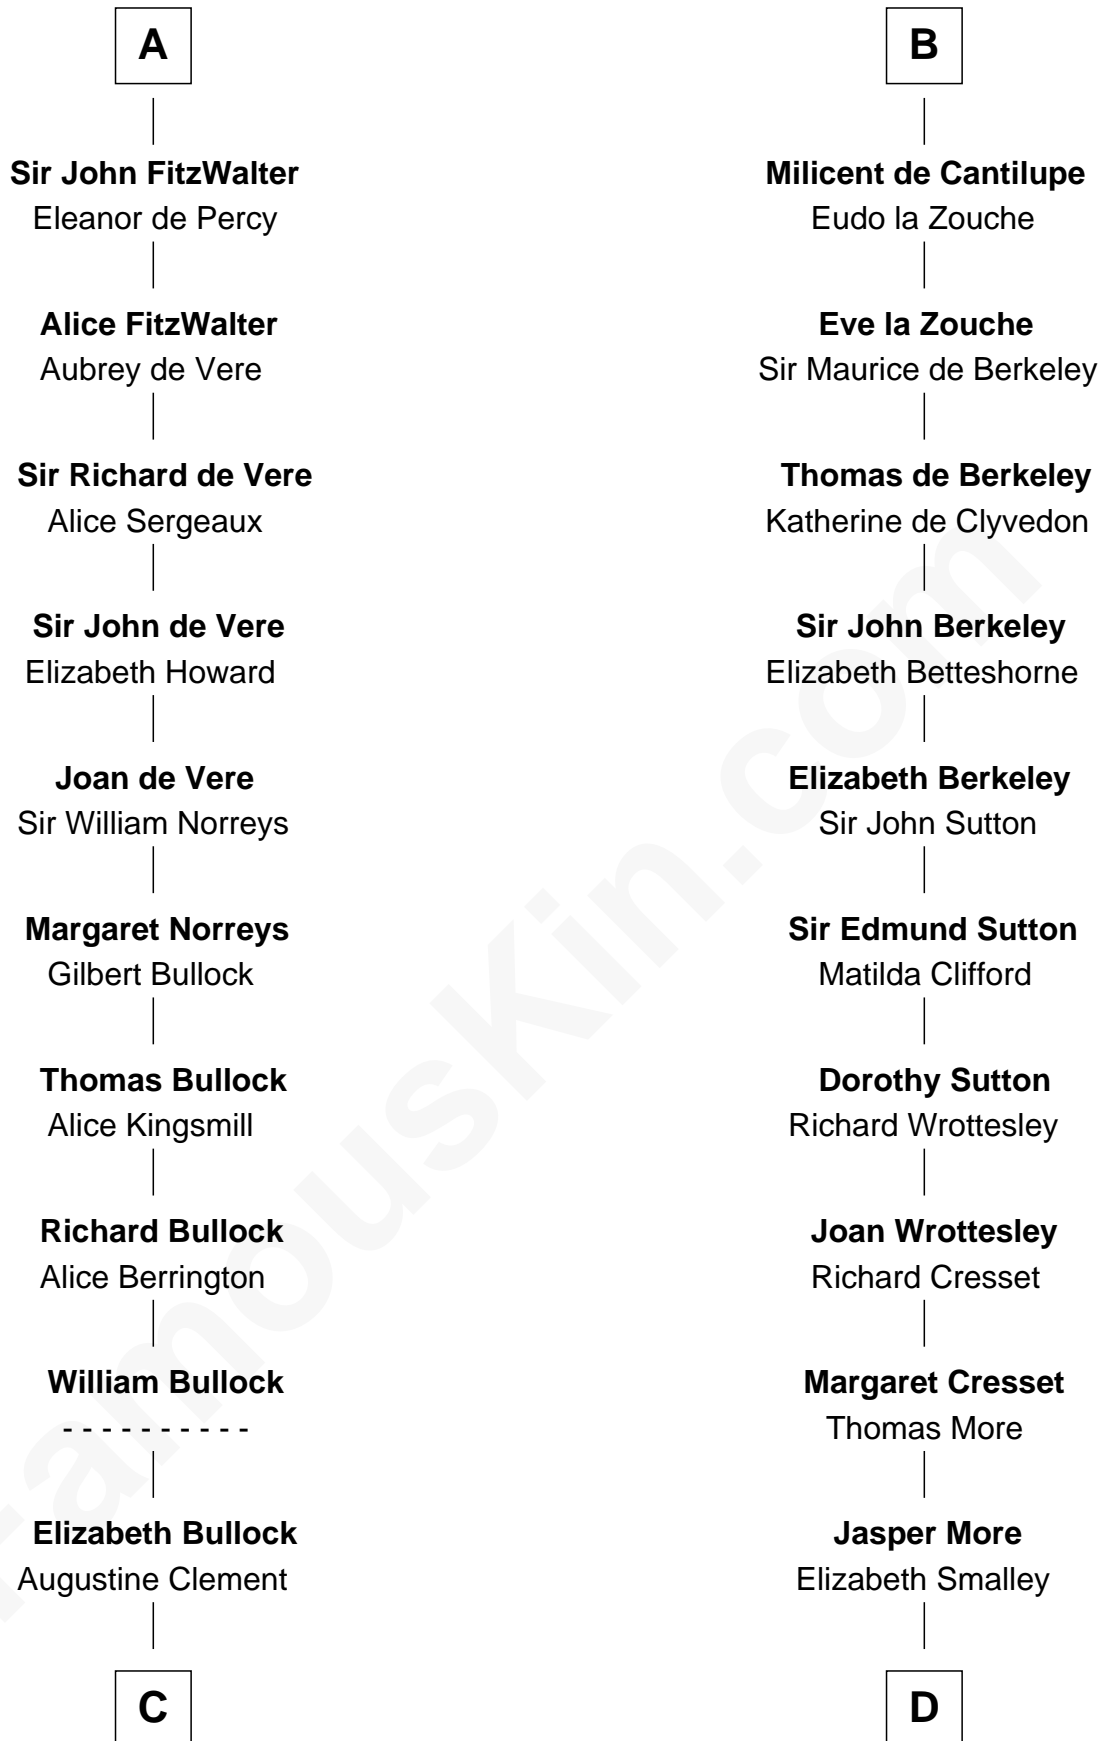

## Relationship Chart of

### Samuel Howard

*Boston Tea Party Participant*

18th cousin 3 times removed of

**Richard More**

*(c1614 - c1696) Mayflower passenger 1620*

**MAYFLOWER**

**Gilbert Crispin**

**C**

**Elizabeth Clement**

William Sumner

**Hannah Sumner**

John Goffe

**William Goffe**

Abigail Richardson

**Martha Goffe**

Ebenezer Howard

**Samuel Howard**

*Boston Tea Party Participant*

**D**

**Katherine More**

Col. Samuel More

**Richard More**

*Mayflower passenger 1620*

FamousKin.com