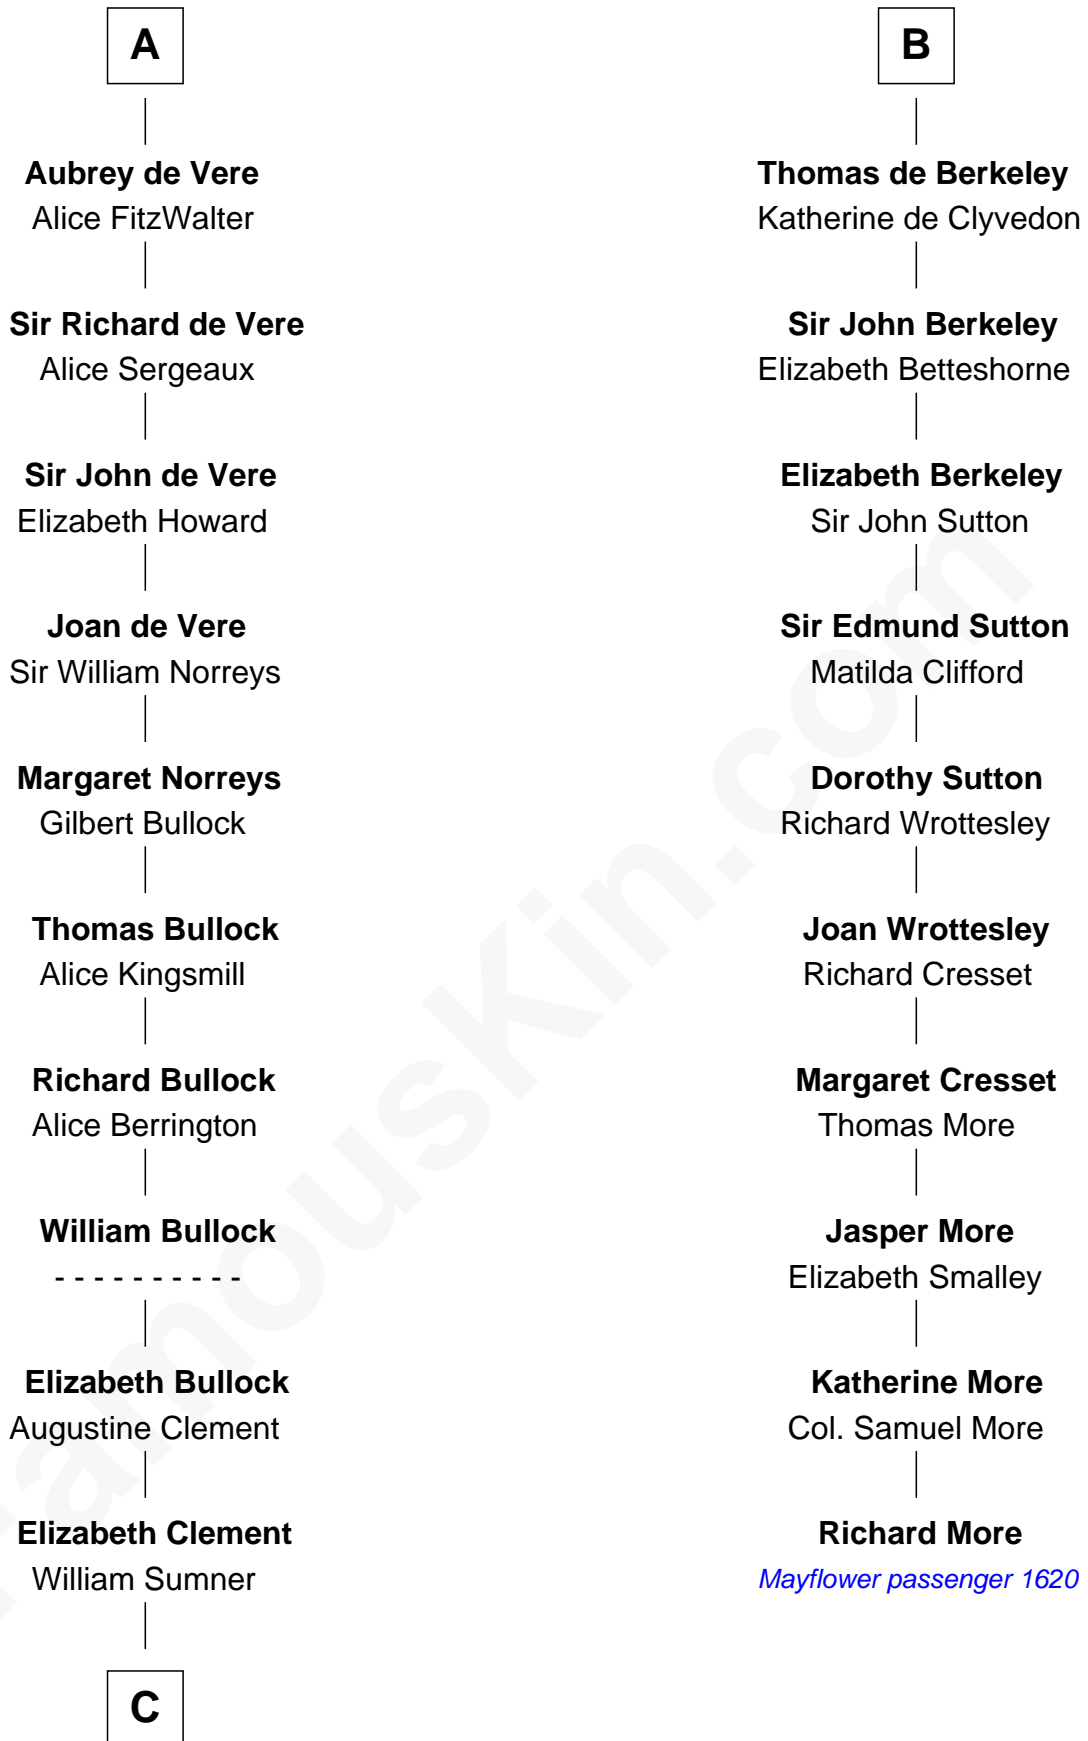

# FamousKin.com Relationship Chart of

**Samuel Howard**

*Boston Tea Party Participant*

16th cousin 4 times removed of

**Richard More**

*(c1614 - c1696) Mayflower passenger 1620*

**MAYFLOWER**

**Simon I de St. Liz**  
Maud of Northumberland

**C**

—  
**Hannah Sumner**

John Goffe

—  
**William Goffe**

Abigail Richardson

—  
**Martha Goffe**

Ebenezer Howard

—  
**Samuel Howard**

*Boston Tea Party Participant*

FamousKin.com