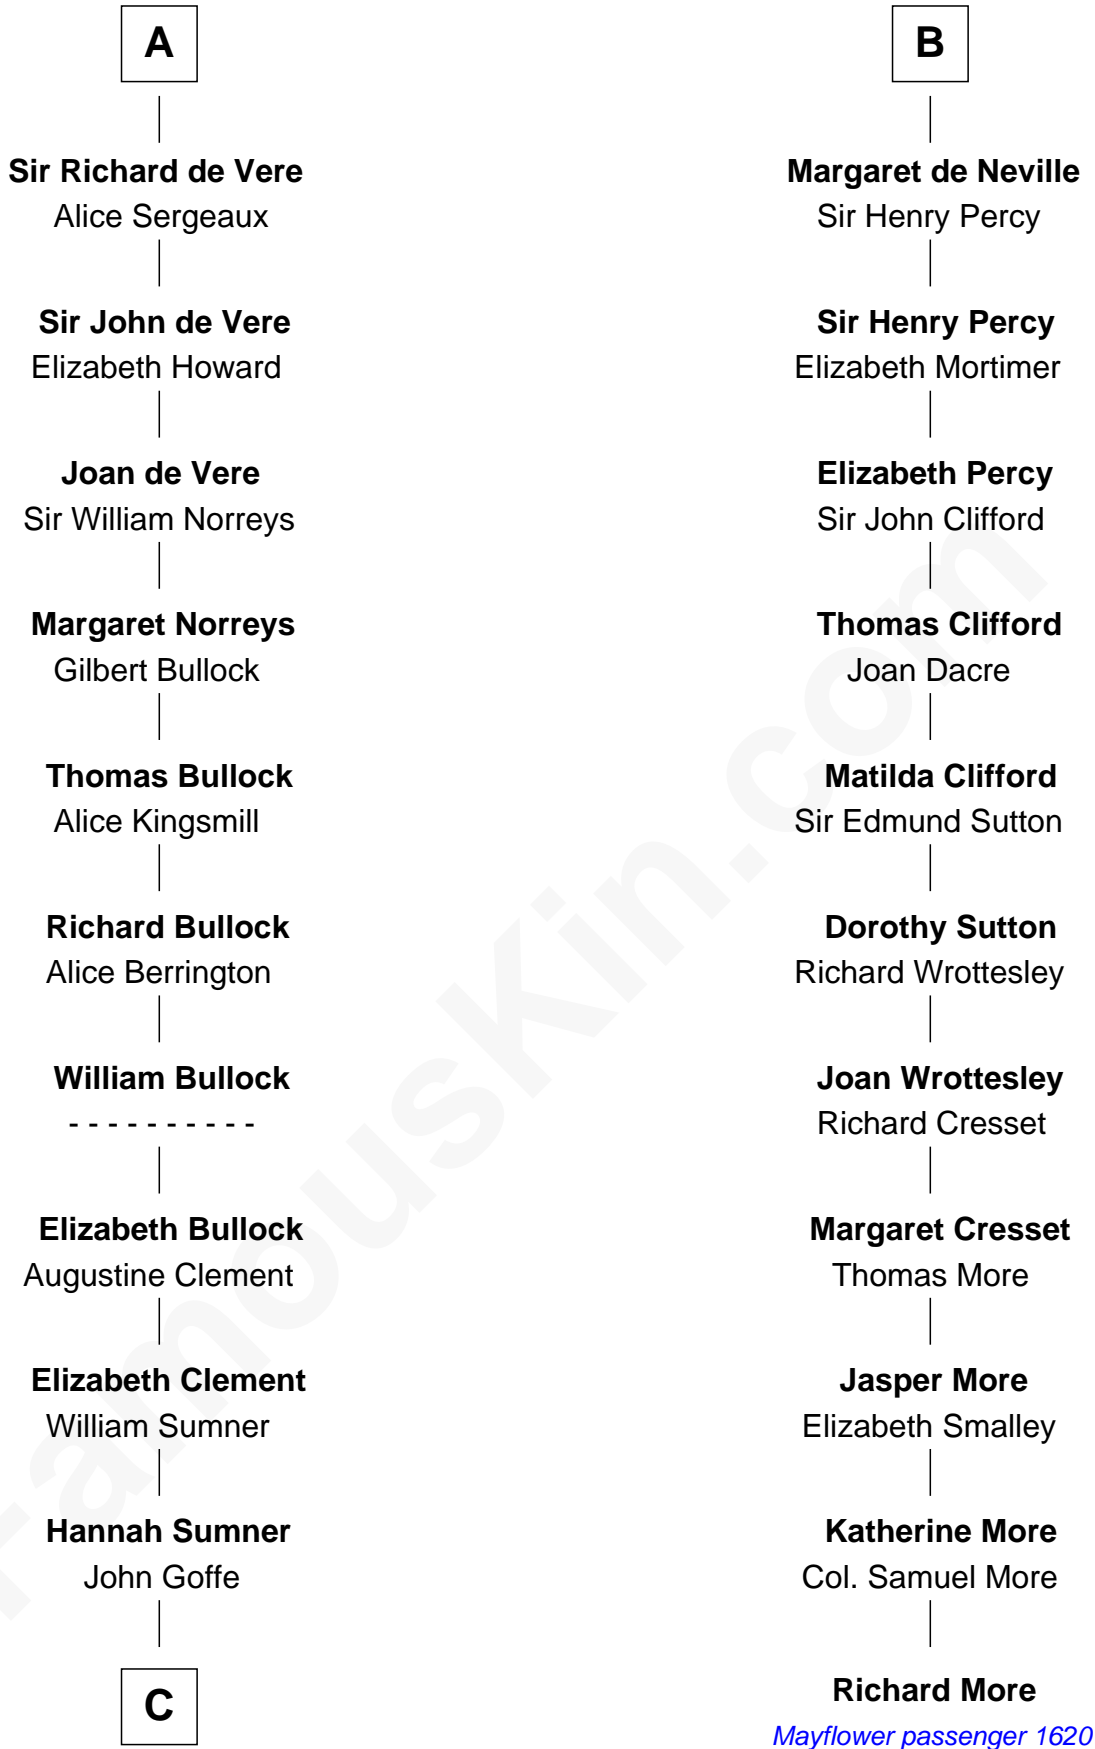

FamousKin.com

Relationship Chart of

Samuel Howard

Boston Tea Party Participant

17th cousin 2 times removed of

Richard More

(c1614 - c1696) Mayflower passenger 1620

MAYFLOWER

C

—
William Goffe
Abigail Richardson

—
Martha Goffe
Ebenezer Howard

—
Samuel Howard
Boston Tea Party Participant

FamousKin.com