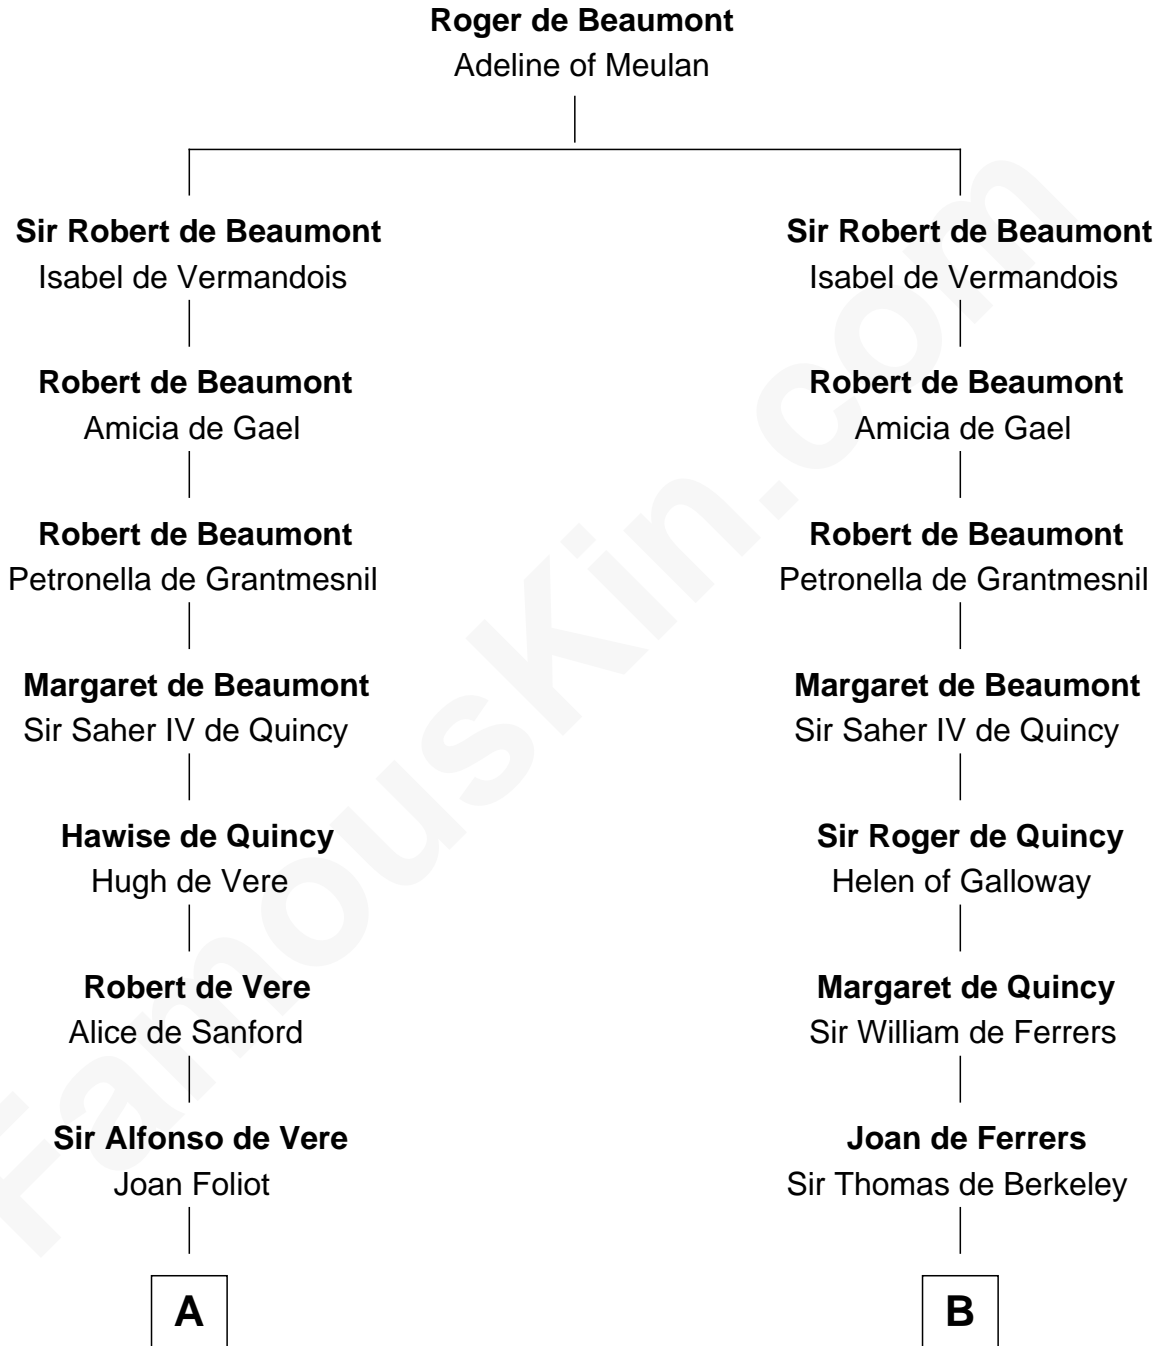

## Relationship Chart of

**Samuel Howard**

*Boston Tea Party Participant*

21st cousin of

**Bathsheba (Ruggles) Spooner**

*First woman executed for murder in U.S. by non-British government*

**C**

**Elizabeth Clement**

William Sumner

**Hannah Sumner**

John Goffe

**William Goffe**

Abigail Richardson

**Martha Goffe**

Ebenezer Howard

**Samuel Howard**

**Timothy Dwight Ruggles**

Bathsheba Bourne

**Bathsheba (Ruggles) Spooner**

*First Woman Executed in U.S.*