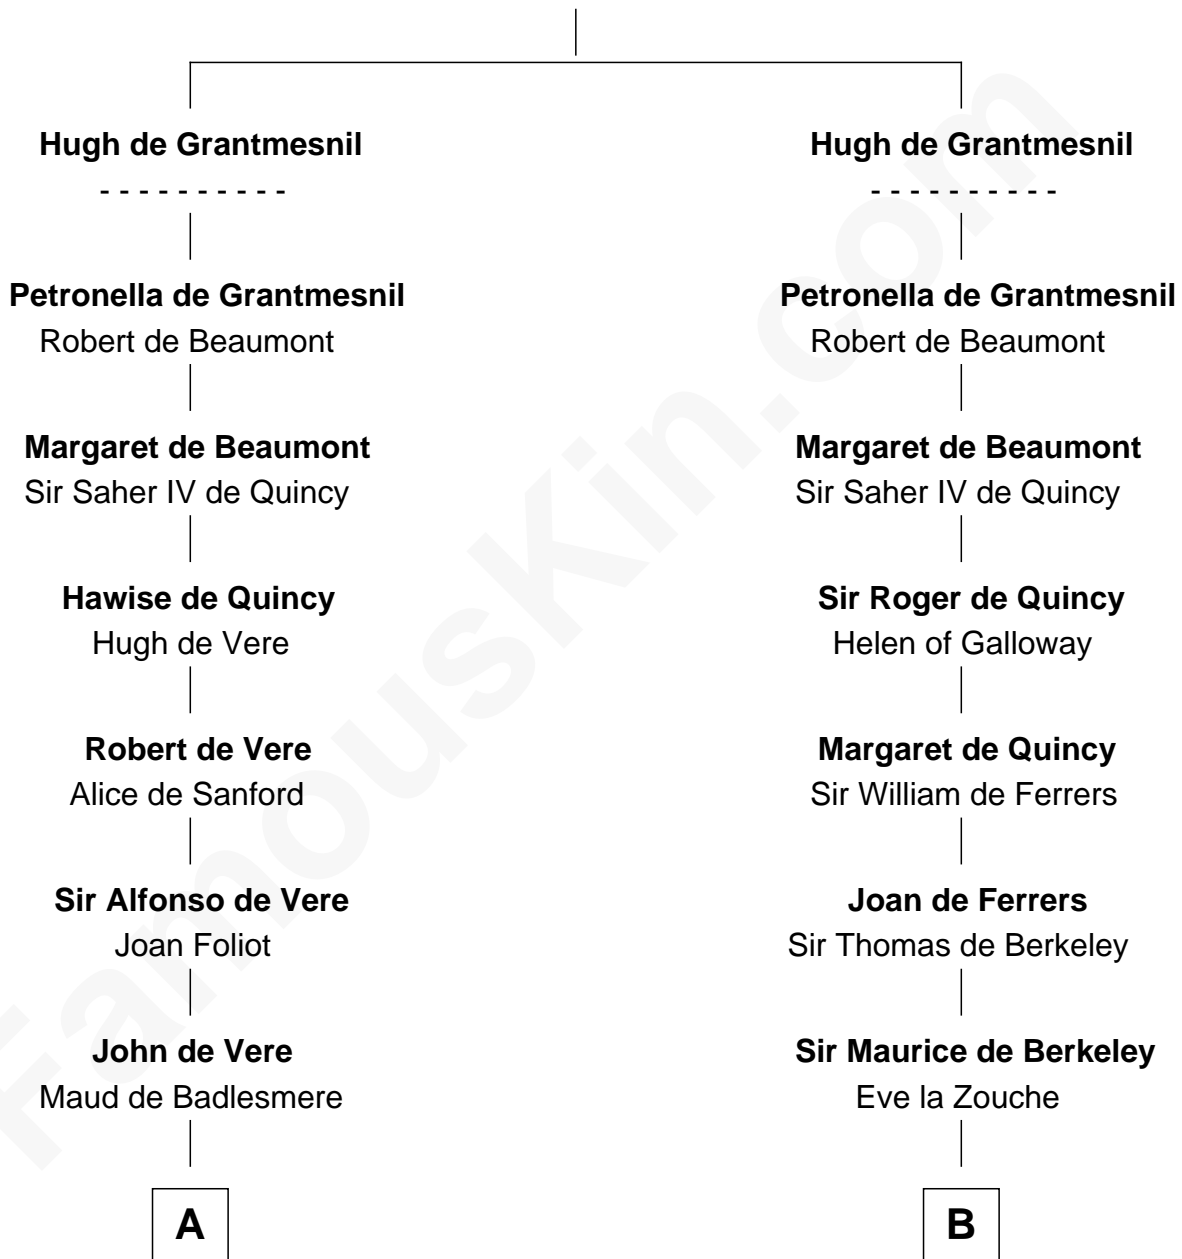

FamousKin.com Relationship Chart of

Samuel Howard

Boston Tea Party Participant

20th cousin of

Bathsheba (Ruggles) Spooner

First woman executed for murder in U.S. by non-British government

Ivo de Grantmesnil

Filia de Gant

C

Hannah Sumner

John Goffe

William Goffe

Abigail Richardson

Martha Goffe

Ebenezer Howard

Samuel Howard

Boston Tea Party Participant

D

Martha Woodbridge

Samuel Ruggles

Rev. Timothy Ruggles

Mary White

Timothy Dwight Ruggles

Bathsheba Bourne

Bathsheba (Ruggles) Spooner

First Woman Executed in U.S.

FamousKin.com