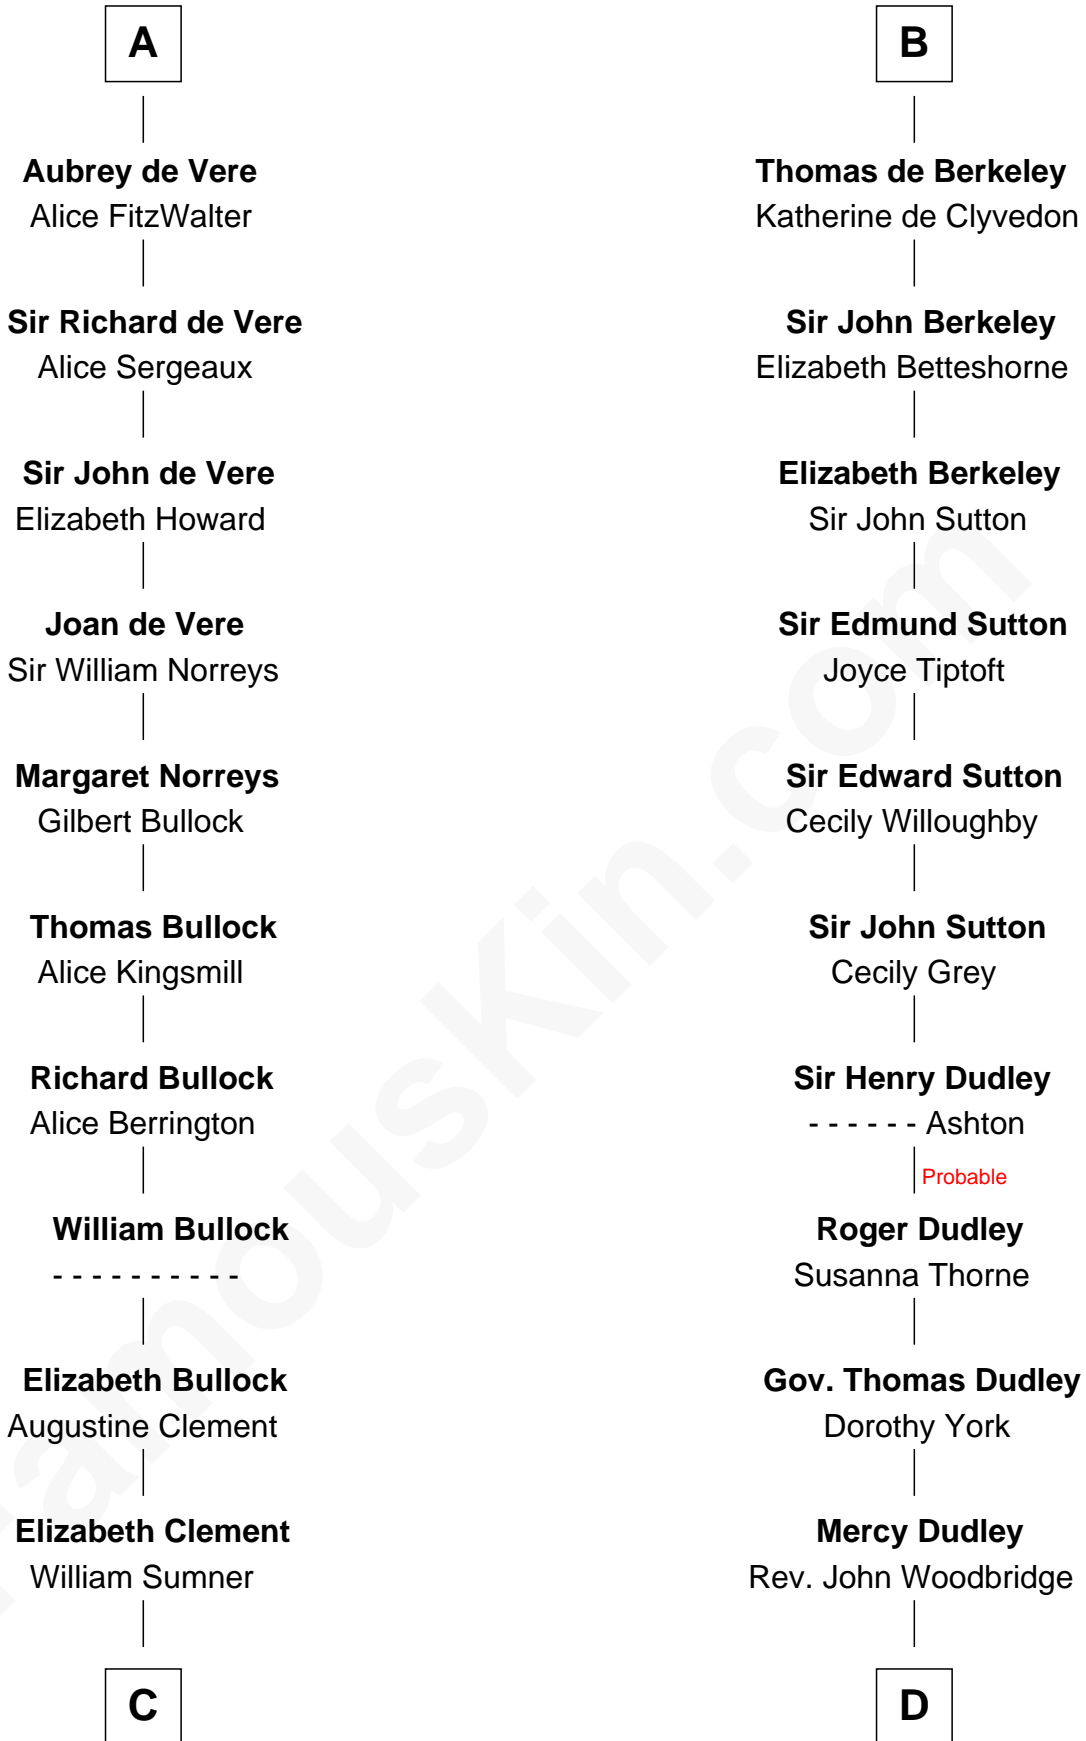

FamousKin.com Relationship Chart of

Samuel Howard

Boston Tea Party Participant

20th cousin of

Bathsheba (Ruggles) Spooner

First woman executed for murder in U.S. by non-British government

Ivo de Grantmesnil

Filia de Gant

C

Hannah Sumner

John Goffe

William Goffe

Abigail Richardson

Martha Goffe

Ebenezer Howard

Samuel Howard

Boston Tea Party Participant

D

Martha Woodbridge

Samuel Ruggles

Rev. Timothy Ruggles

Mary White

Timothy Dwight Ruggles

Bathsheba Bourne

Bathsheba (Ruggles) Spooner

First Woman Executed in U.S.

FamousKin.com