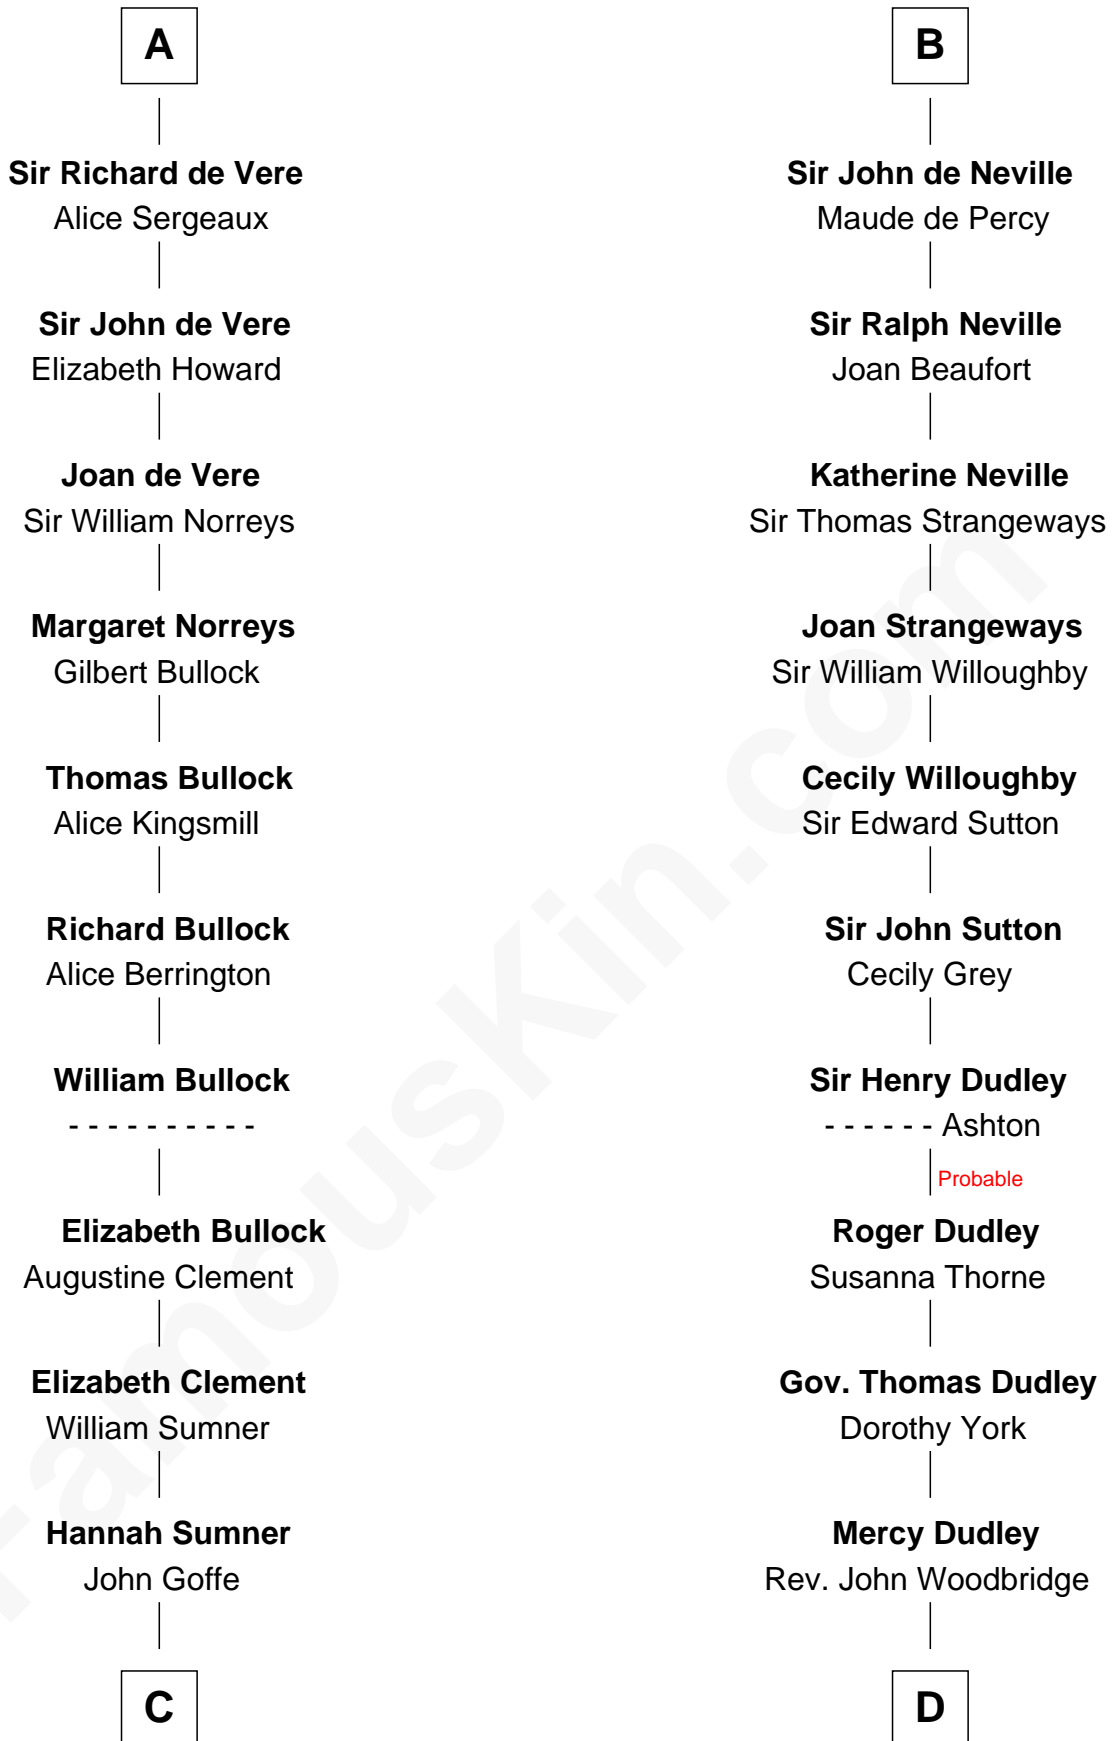

FamousKin.com

Relationship Chart of

Samuel Howard

Boston Tea Party Participant

19th cousin 1 time removed of

Bathsheba (Ruggles) Spooner

First woman executed for murder in U.S. by non-British government

C

William Goffe
Abigail Richardson

Martha Goffe
Ebenezer Howard

Samuel Howard
Boston Tea Party Participant

D

Martha Woodbridge
Samuel Ruggles

Rev. Timothy Ruggles
Mary White

Timothy Dwight Ruggles
Bathsheba Bourne

Bathsheba (Ruggles) Spooner
First Woman Executed in U.S.

FamousKin.com