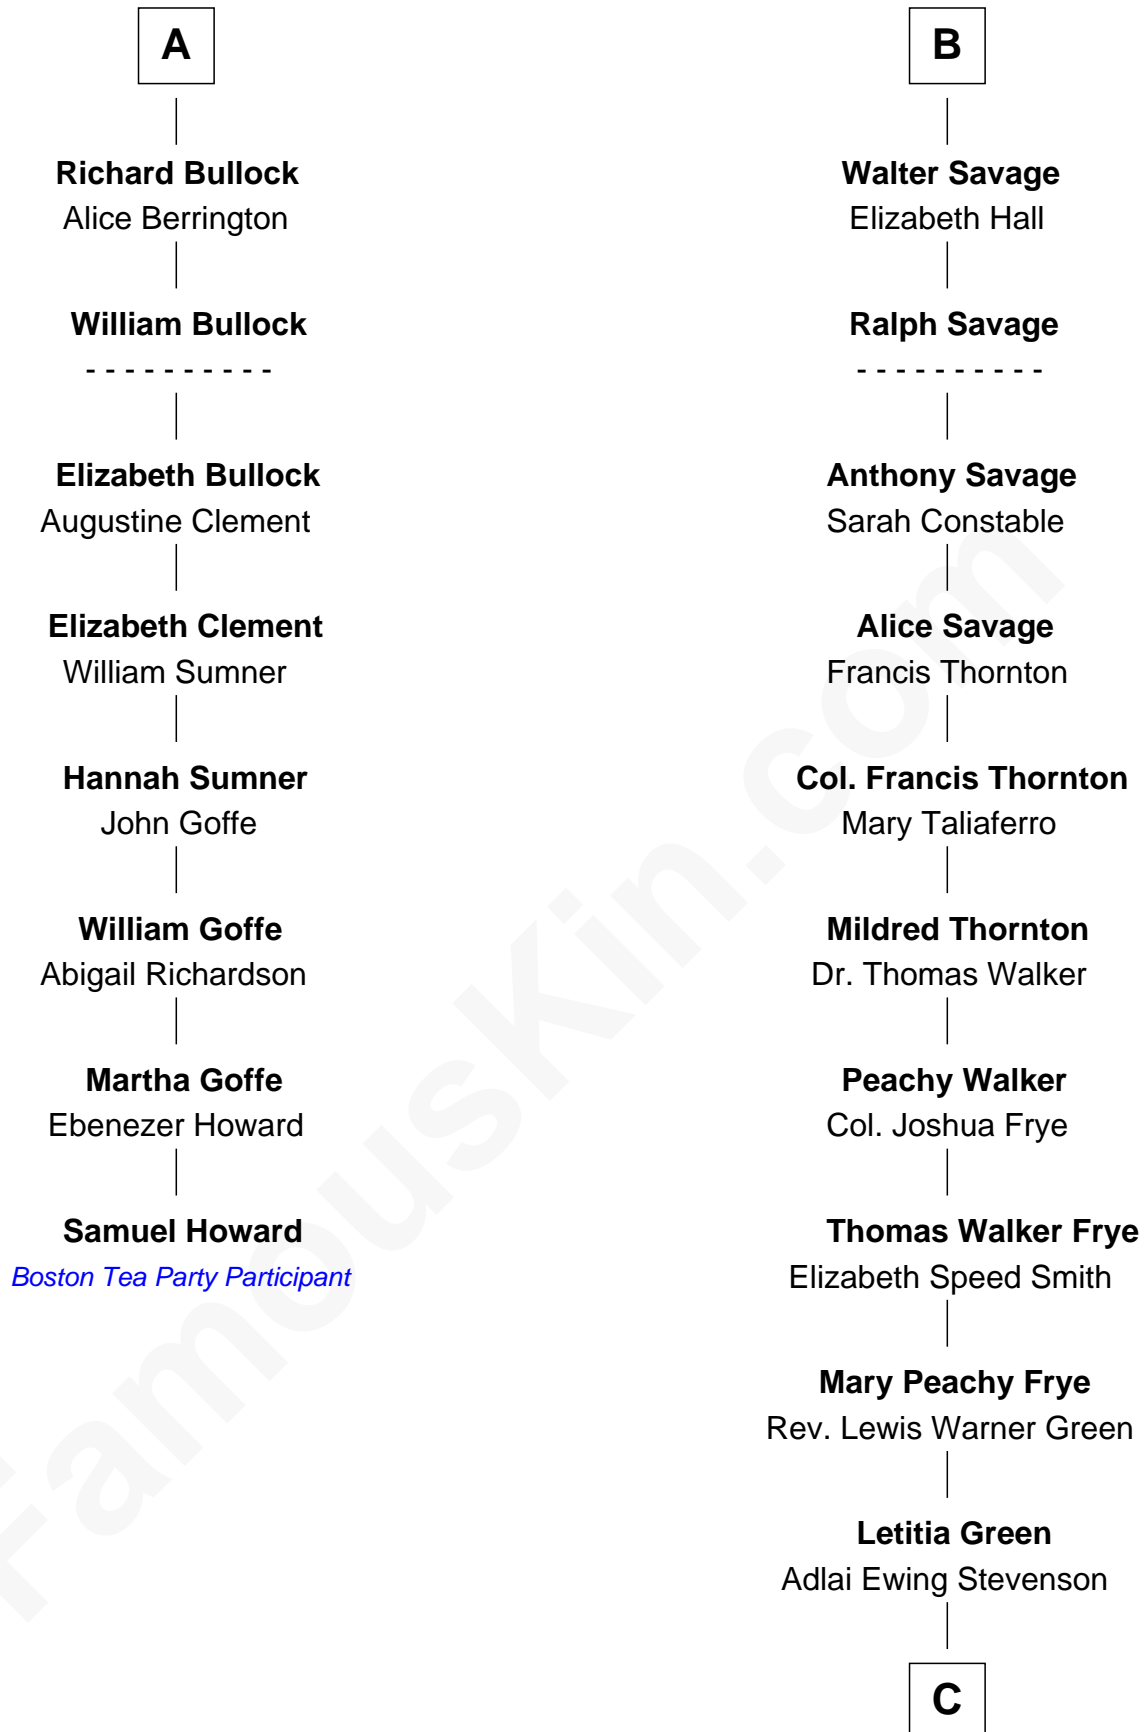

# FamousKin.com Relationship Chart of

**Samuel Howard**

*Boston Tea Party Participant*

14th cousin 4 times removed of

**Adlai Stevenson II**

*31st Governor of Illinois*

**C**

|  
**Lewis Green Stevenson**

Helen Louise Davis

|  
**Adlai Stevenson II**

*31st Governor of Illinois*

FamousKin.com