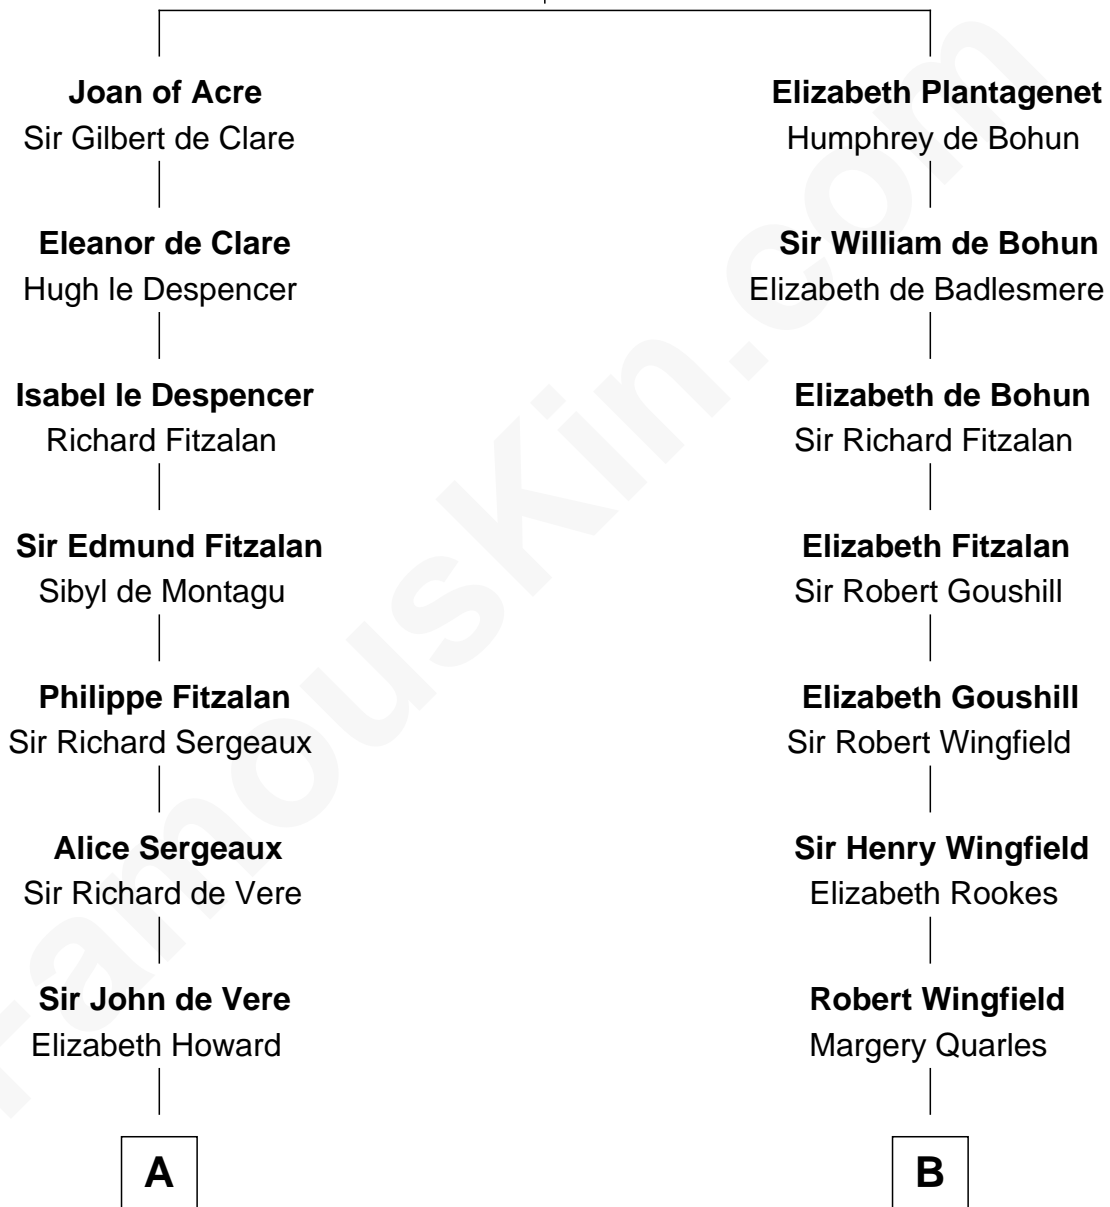

## Relationship Chart of

**Samuel Howard**

*Boston Tea Party Participant*

17th cousin 3 times removed of

**Valerie Bertinelli**

*Television Actress*

**King Edward I**  
Eleanor of Castile

**C**