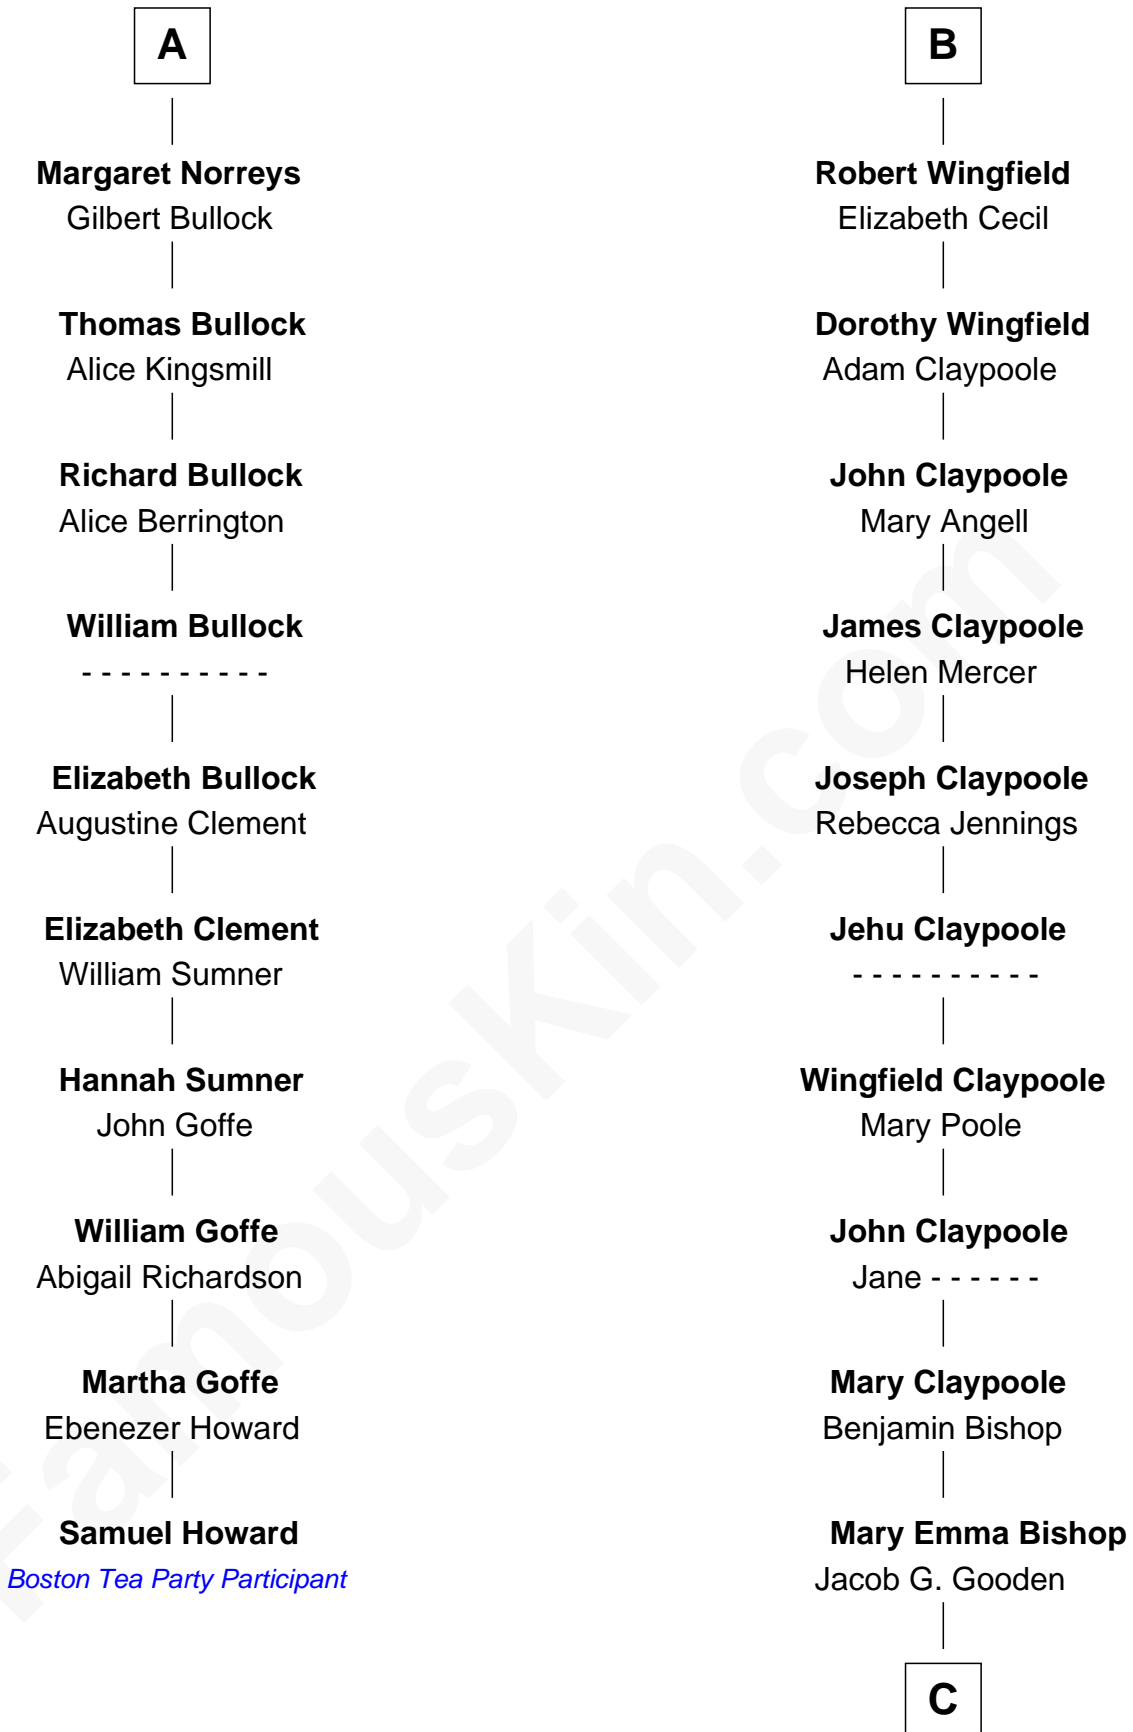

FamousKin.com Relationship Chart of

Samuel Howard

Boston Tea Party Participant

16th cousin 4 times removed of

Valerie Bertinelli

Television Actress

C

Ida P. Gooden
Joseph D. Carvin

Lester Vodges Carvin
Elizabeth - - - - -

Nancy L. Carvin
Andrew Francis Bertinelli

Valerie Bertinelli
Television Actress

FamousKin.com