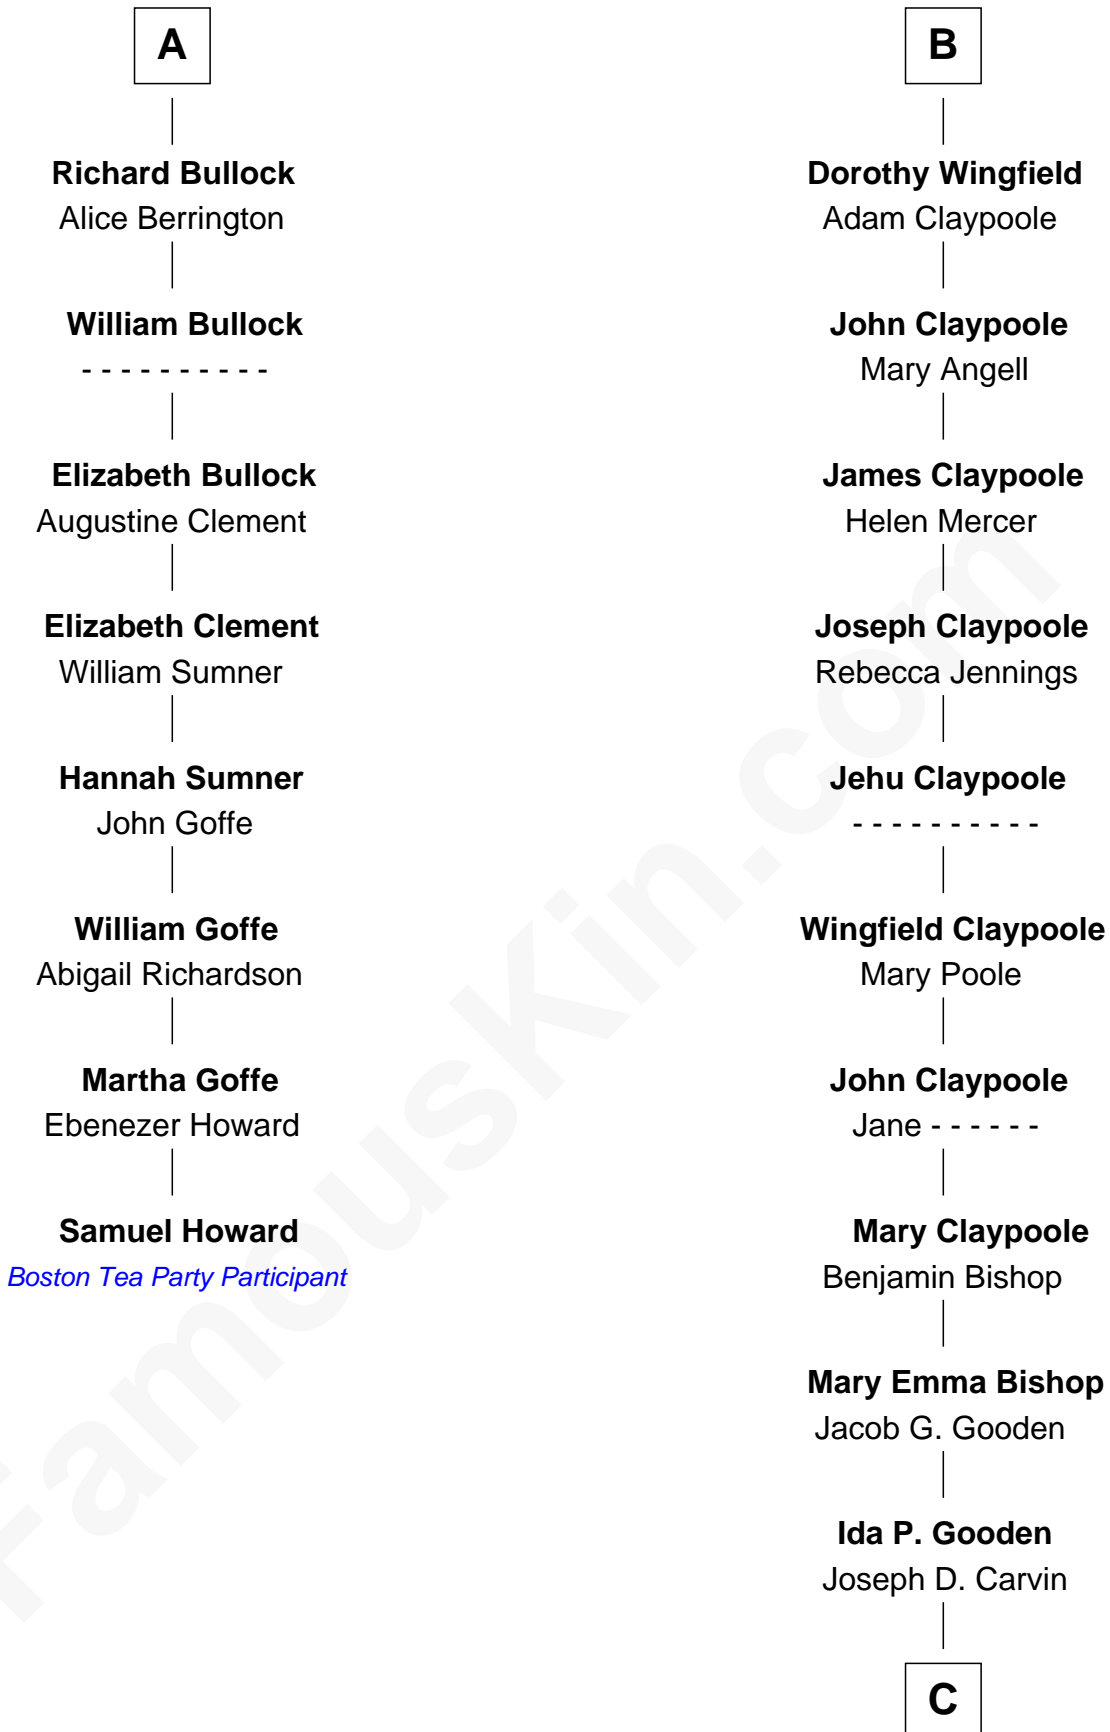

FamousKin.com

Relationship Chart of

Samuel Howard

Boston Tea Party Participant

14th cousin 5 times removed of

Valerie Bertinelli

Television Actress

Bartholomew de Badlesmere

Margaret de Clare

C

Lester Vodges Carvin

Elizabeth - - - - -

Nancy L. Carvin

Andrew Francis Bertinelli

Valerie Bertinelli

Television Actress