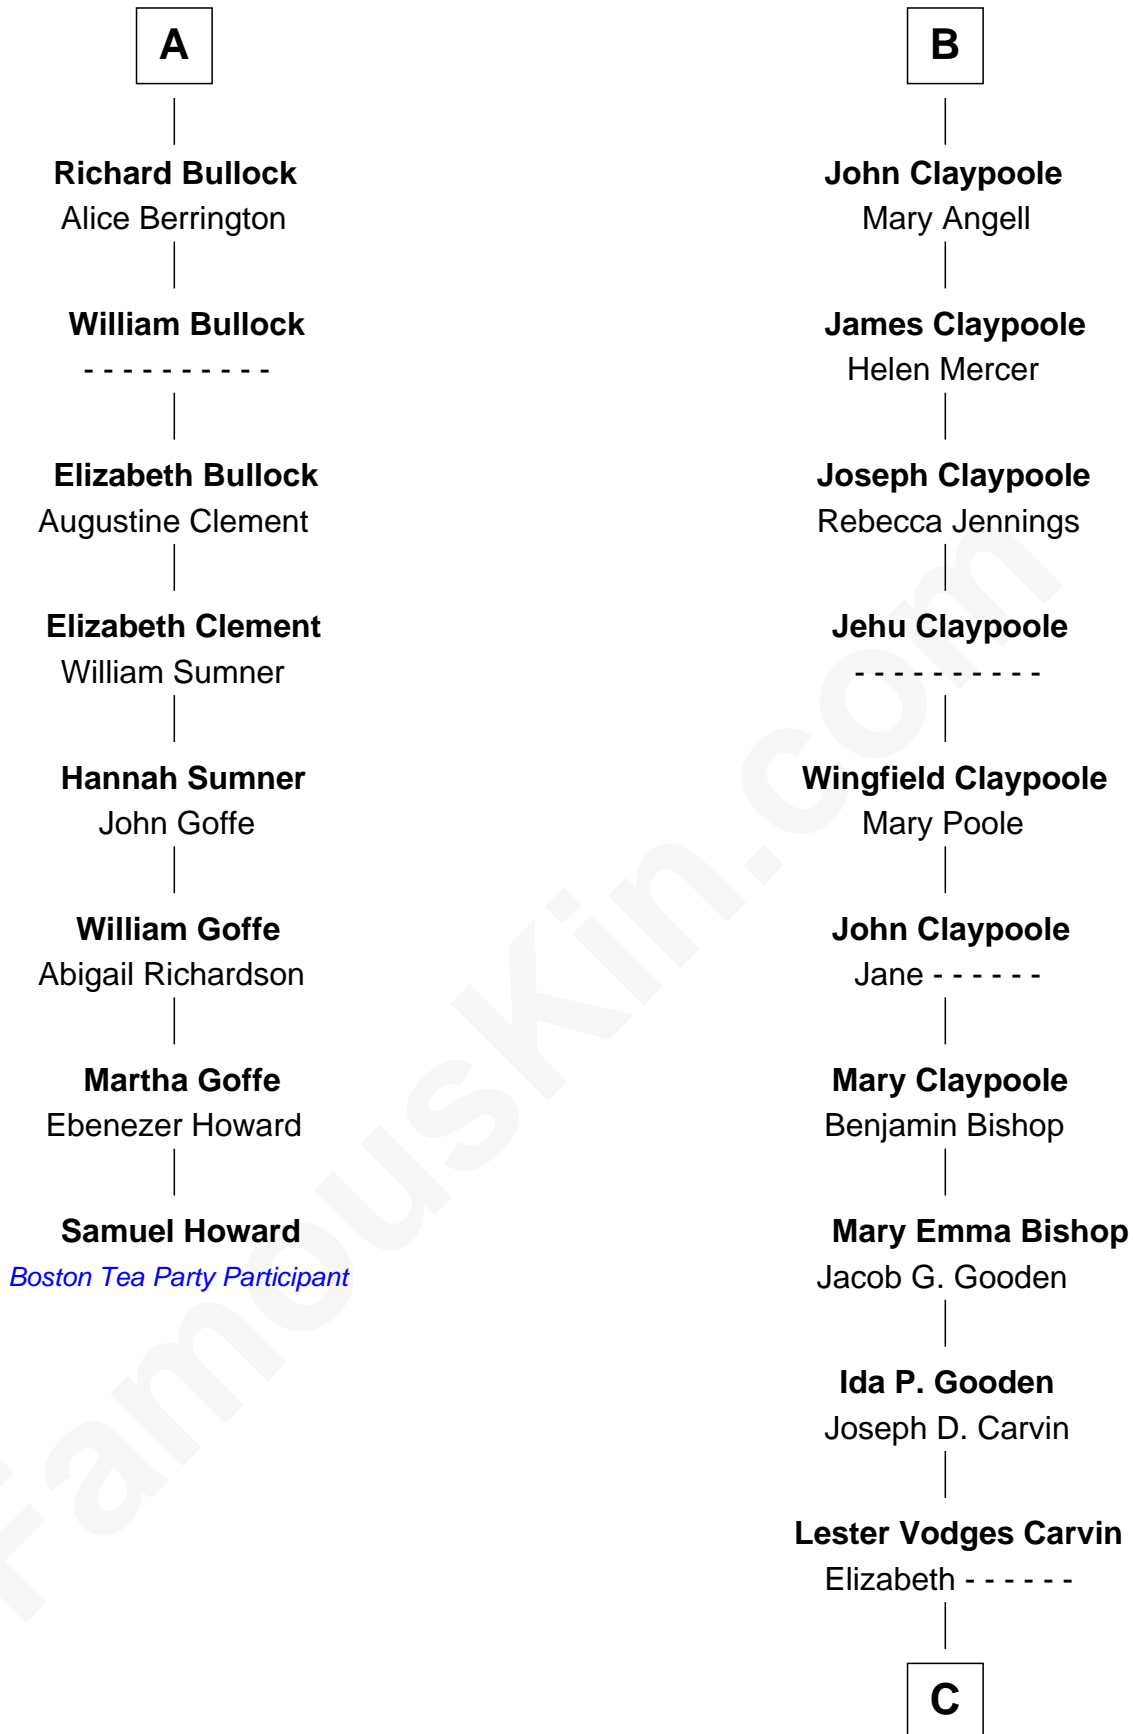

FamousKin.com Relationship Chart of

Samuel Howard

Boston Tea Party Participant

14th cousin 4 times removed of

Valerie Bertinelli

Television Actress

Nancy L. Carvin
Andrew Francis Bertinelli

Valerie Bertinelli
Television Actress

FamousKin.com