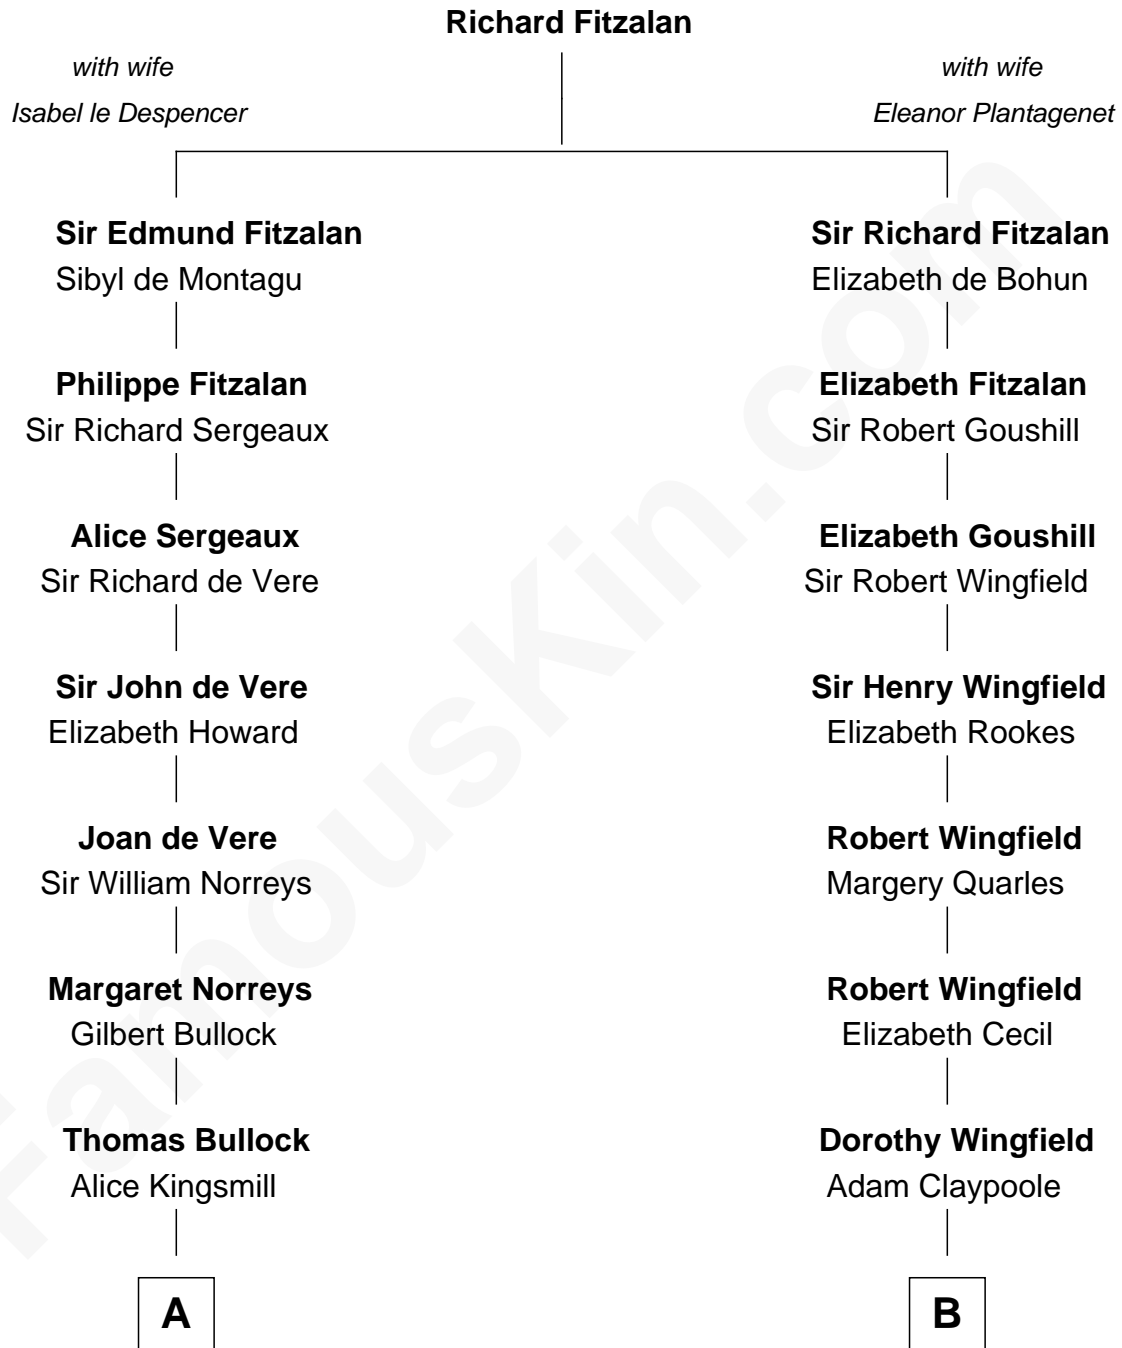

FamousKin.com Relationship Chart of

Samuel Howard

Boston Tea Party Participant

14th cousin 4 times removed of

Valerie Bertinelli

Television Actress

Nancy L. Carvin
Andrew Francis Bertinelli

Valerie Bertinelli
Television Actress

FamousKin.com