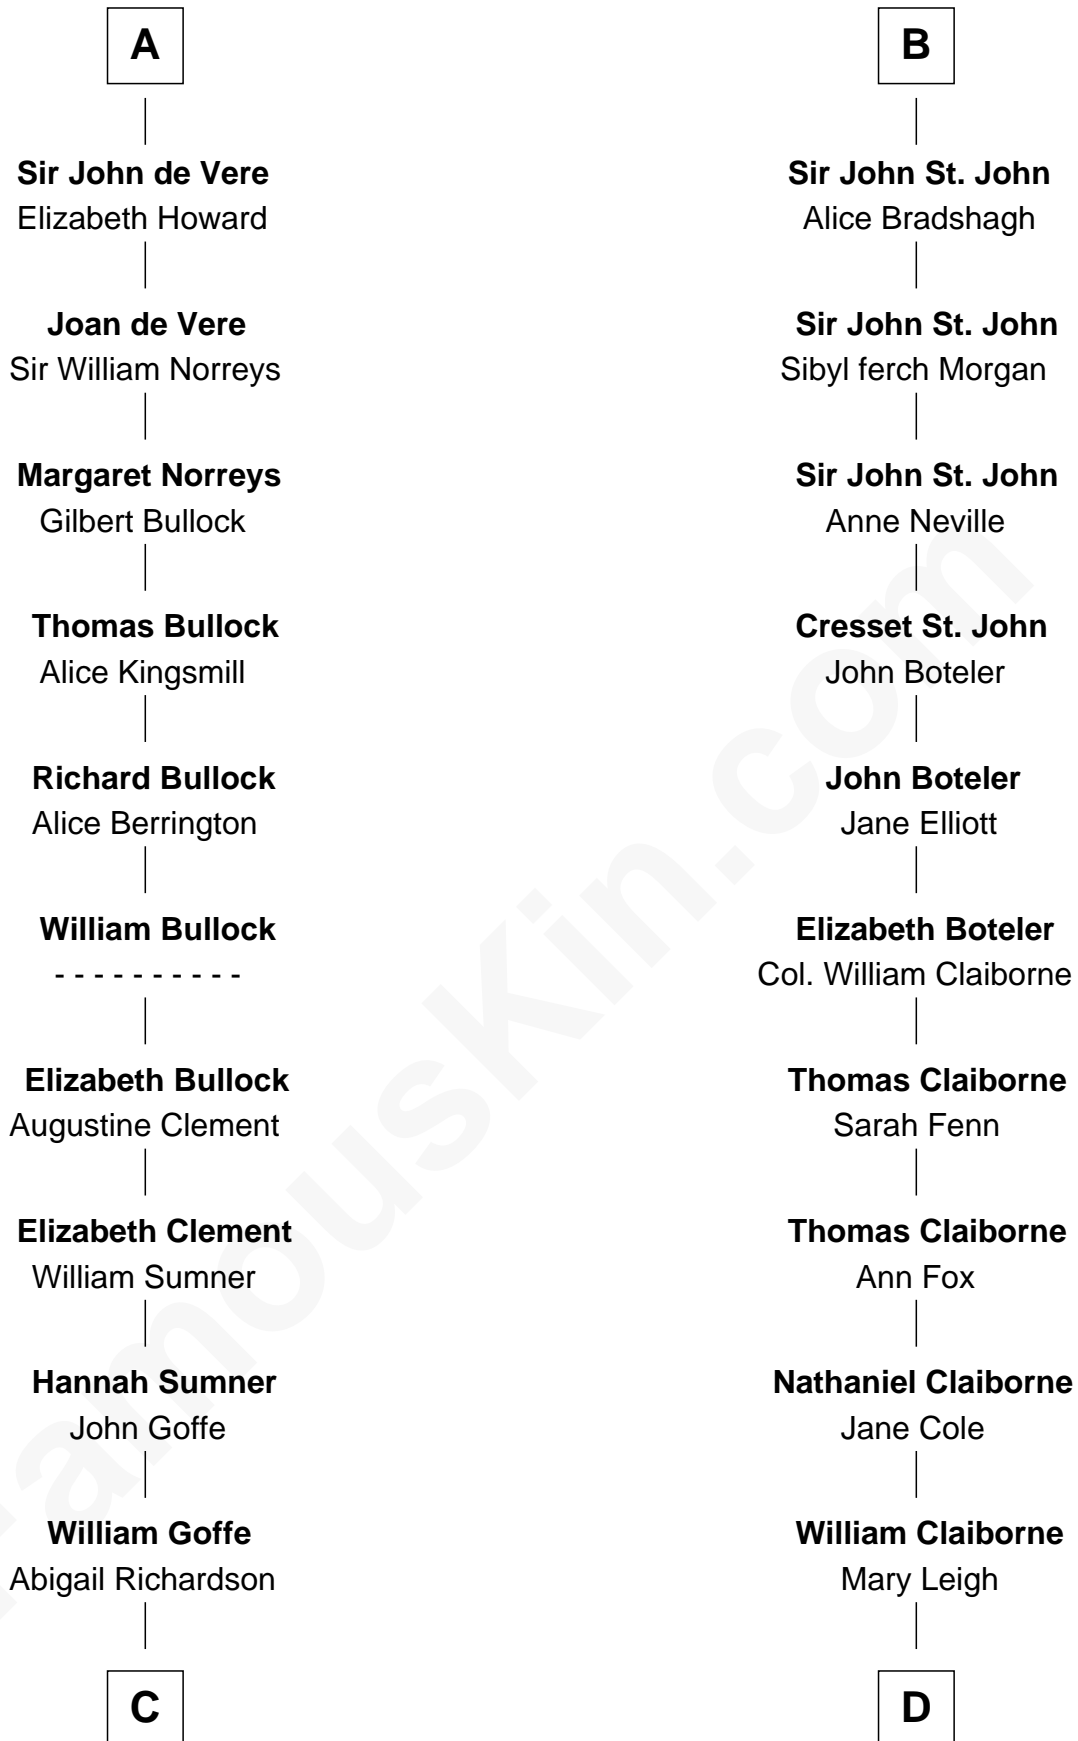

FamousKin.com Relationship Chart of

Samuel Howard

Boston Tea Party Participant

18th cousin 3 times removed of

Liz Claiborne

Fashion Designer and Founder of Liz Claiborne Inc.

C

Martha Goffe
Ebenezer Howard

Samuel Howard
Boston Tea Party Participant

D

William Charles Cole Claiborne
Clarisse Duralde

William Charles Cole Claiborne
Louise de Balathier

Fernand Claiborne
Marie Louise Villeré

Omer Villere Claiborne
Carolyn Louise Fenner