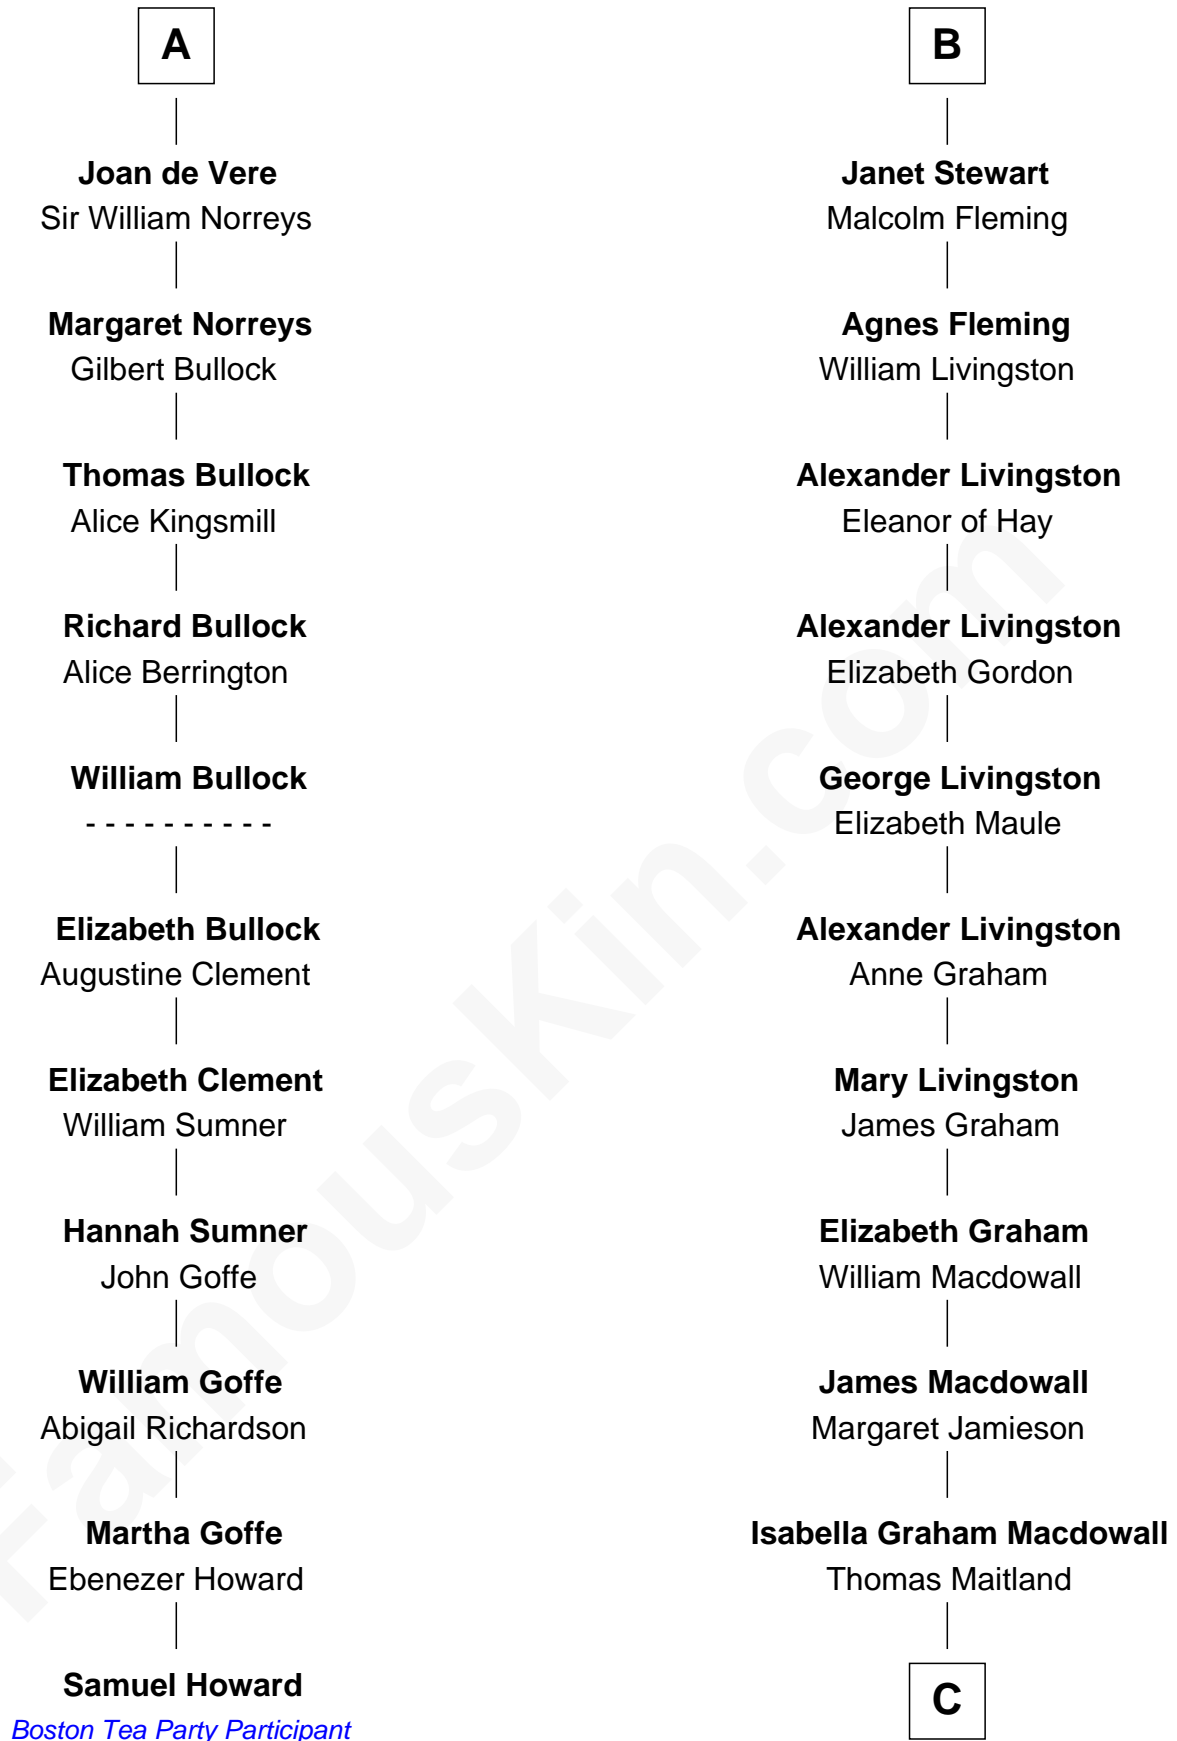

# FamousKin.com Relationship Chart of

**Samuel Howard**

*Boston Tea Party Participant*

17th cousin 4 times removed of

**Howard Dean**

*79th Governor of Vermont*

C

**James William Maitland**

Agnes Jane O'Reilly

**Thomas A. Maitland**

Helen Abby Van Voorhis

**James William Maitland**

Sylvia Wigglesworth

**Andrea Belden Maitland**

Howard Brush Dean

**Howard Dean**