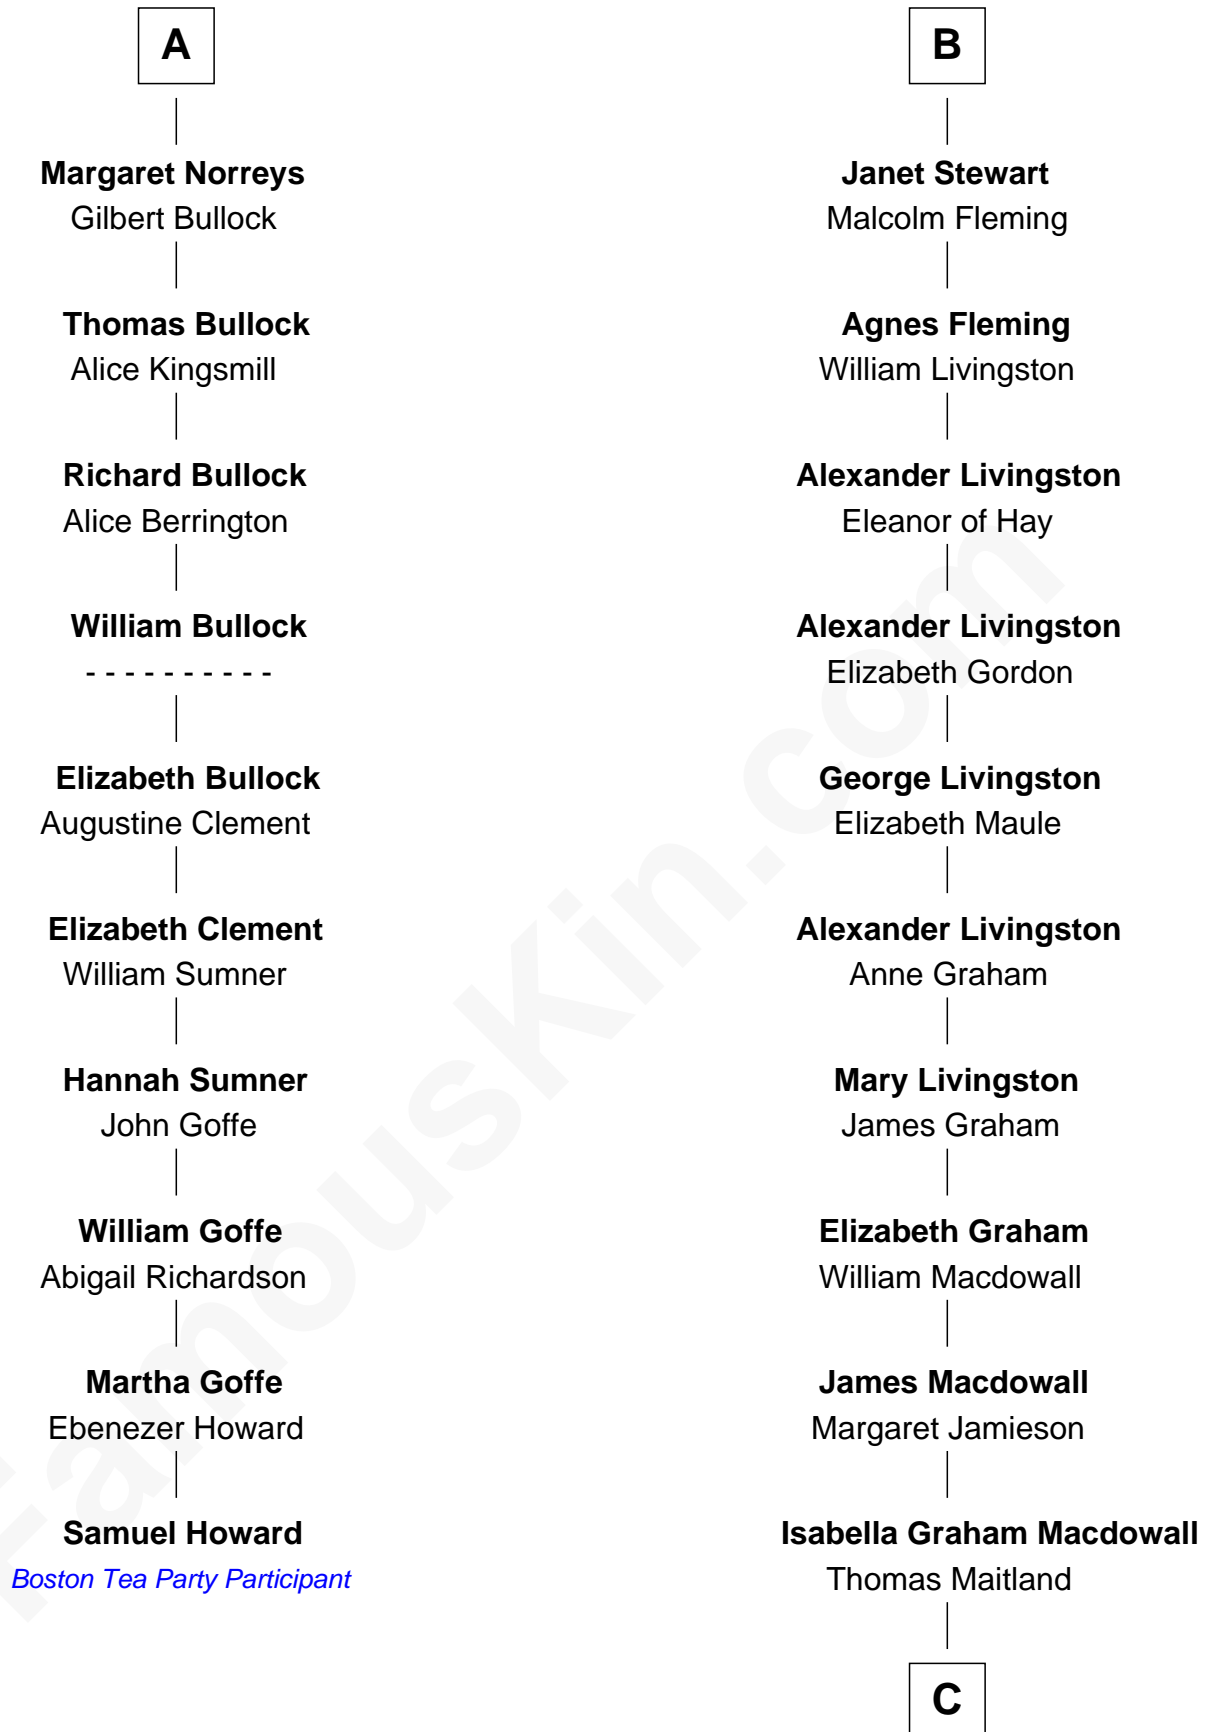

# FamousKin.com Relationship Chart of

**Samuel Howard**

*Boston Tea Party Participant*

16th cousin 5 times removed of

**Howard Dean**

*79th Governor of Vermont*

C

**James William Maitland**

Agnes Jane O'Reilly

**Thomas A. Maitland**

Helen Abby Van Voorhis

**James William Maitland**

Sylvia Wigglesworth

**Andrea Belden Maitland**

Howard Brush Dean

**Howard Dean**