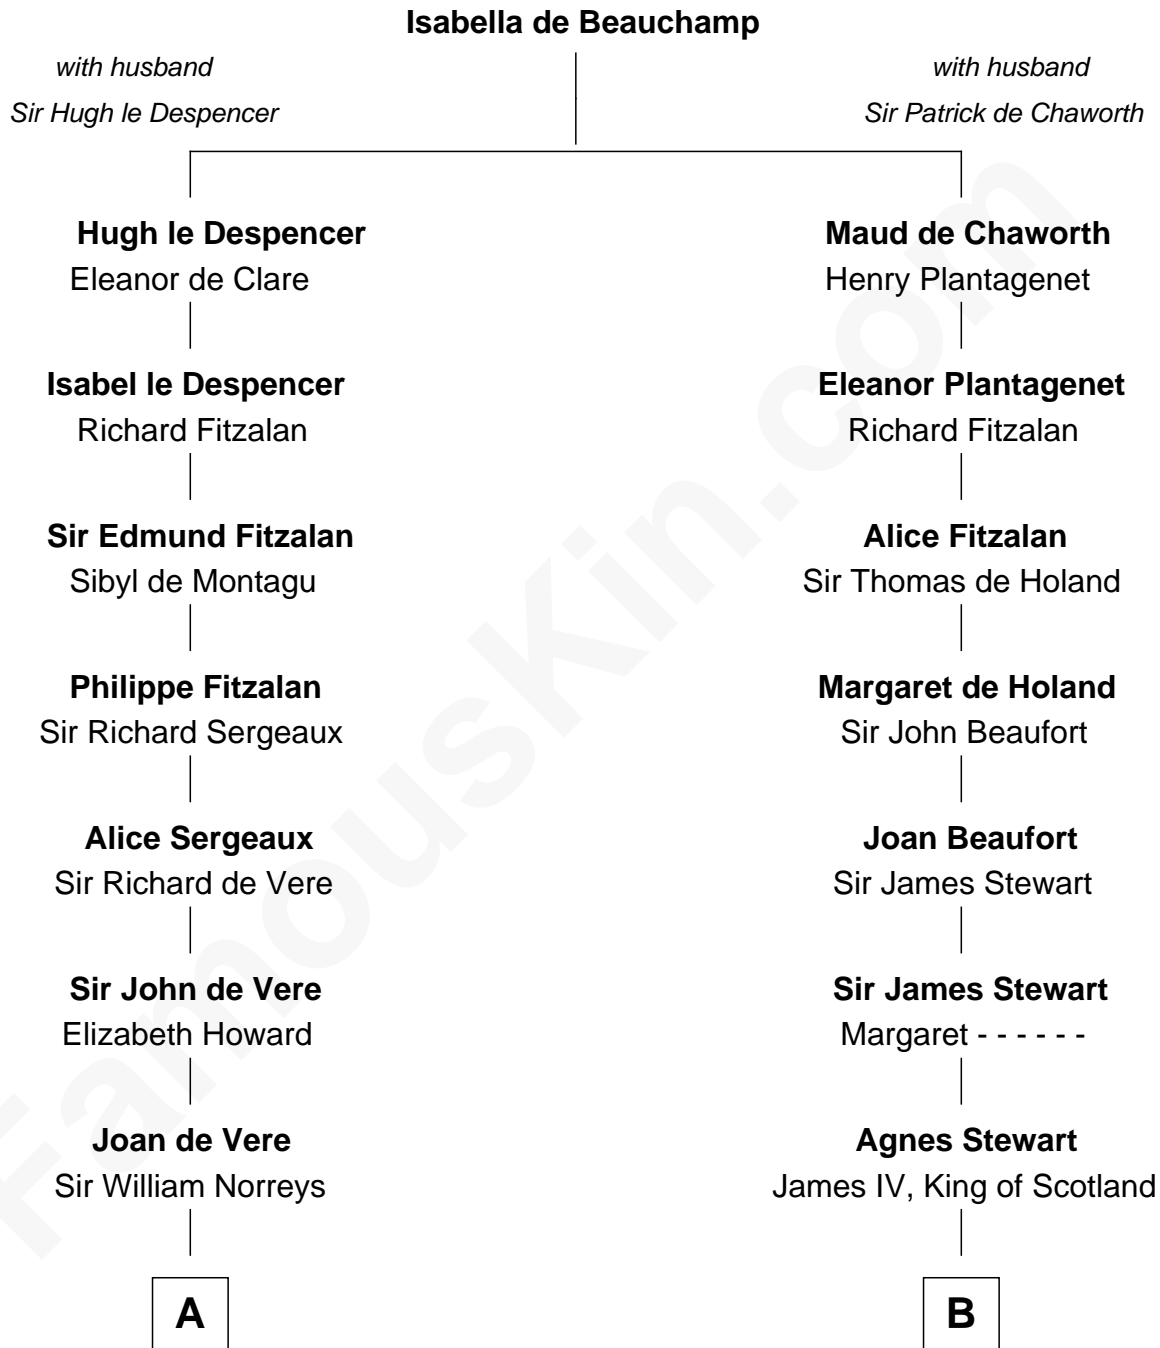

# FamousKin.com Relationship Chart of

**Samuel Howard**

*Boston Tea Party Participant*

16th cousin 5 times removed of

**Howard Dean**

*79th Governor of Vermont*

C

**James William Maitland**

Agnes Jane O'Reilly

**Thomas A. Maitland**

Helen Abby Van Voorhis

**James William Maitland**

Sylvia Wigglesworth

**Andrea Belden Maitland**

Howard Brush Dean

**Howard Dean**

*79th Governor of Vermont*