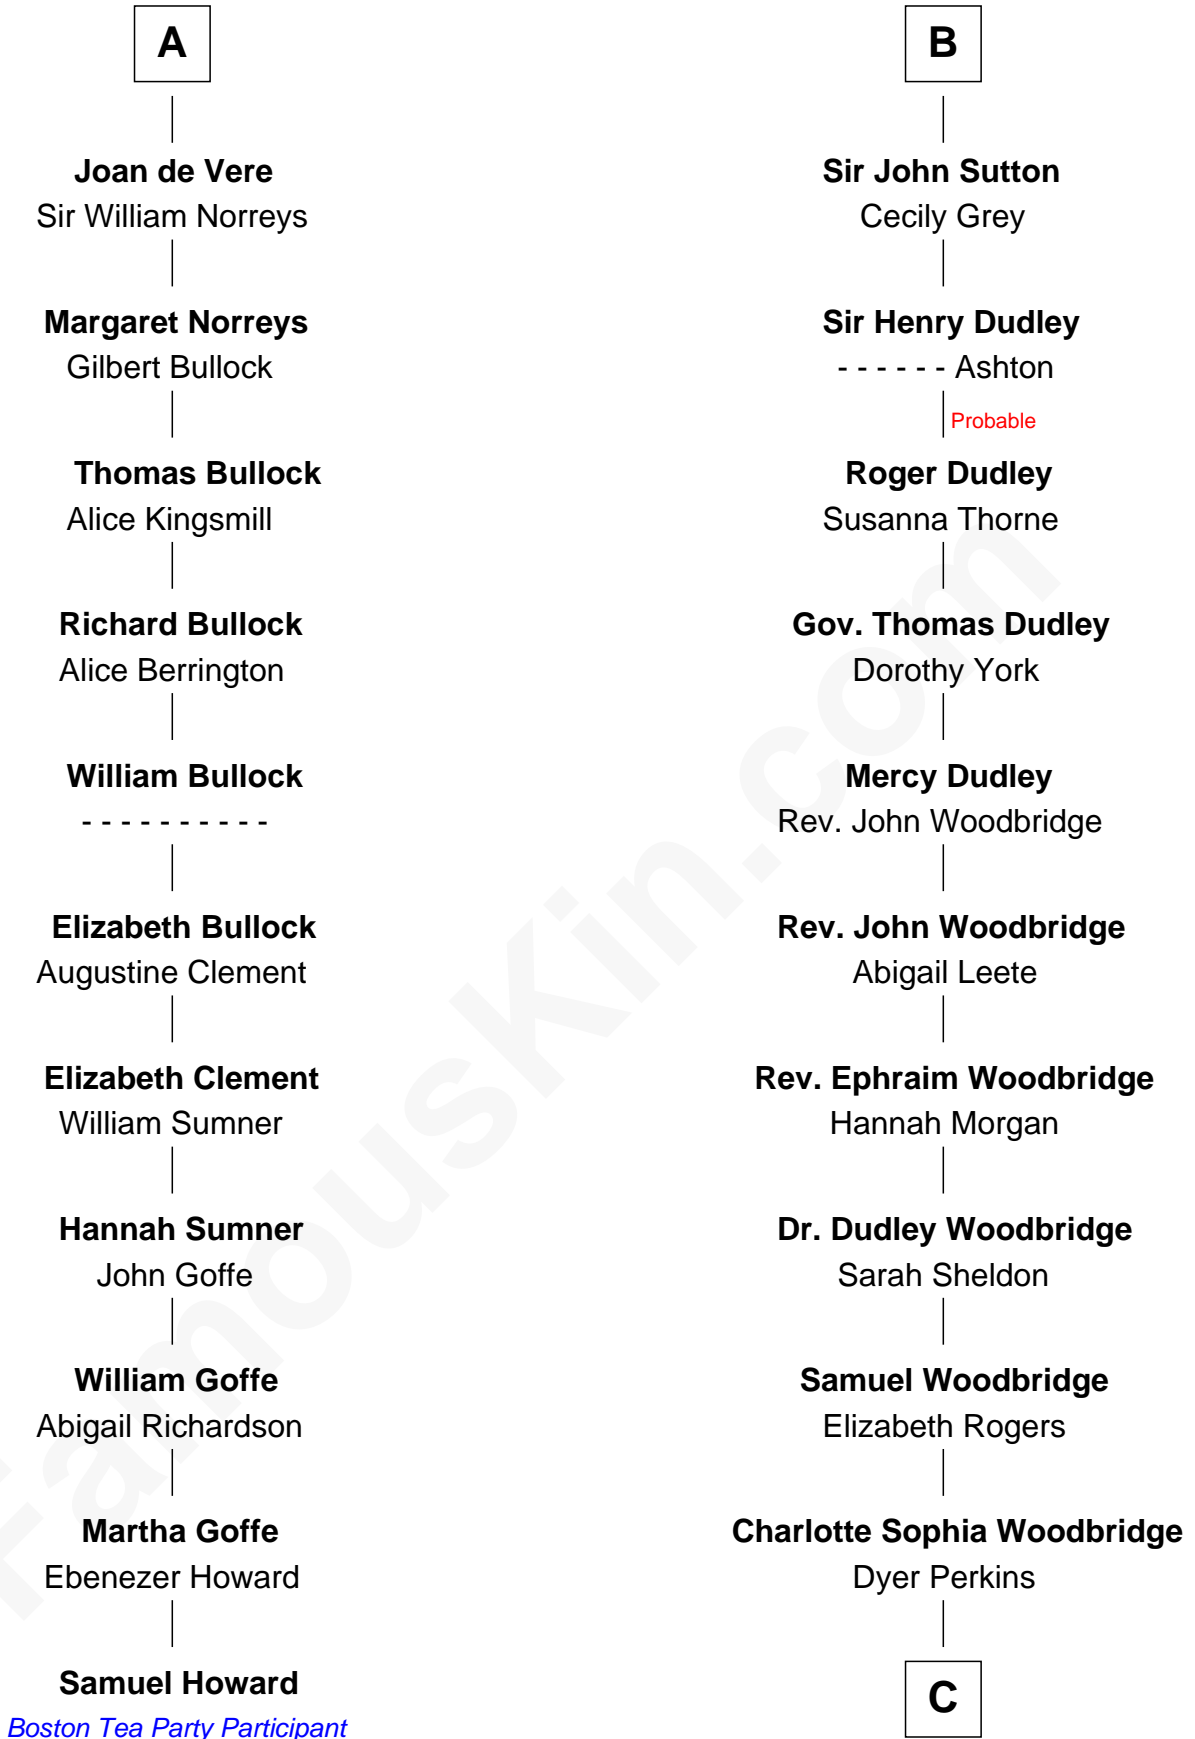

FamousKin.com Relationship Chart of

Samuel Howard

Boston Tea Party Participant

17th cousin 3 times removed of

Humphrey Bogart

Movie Actor

C

Elizabeth Rogers Perkins