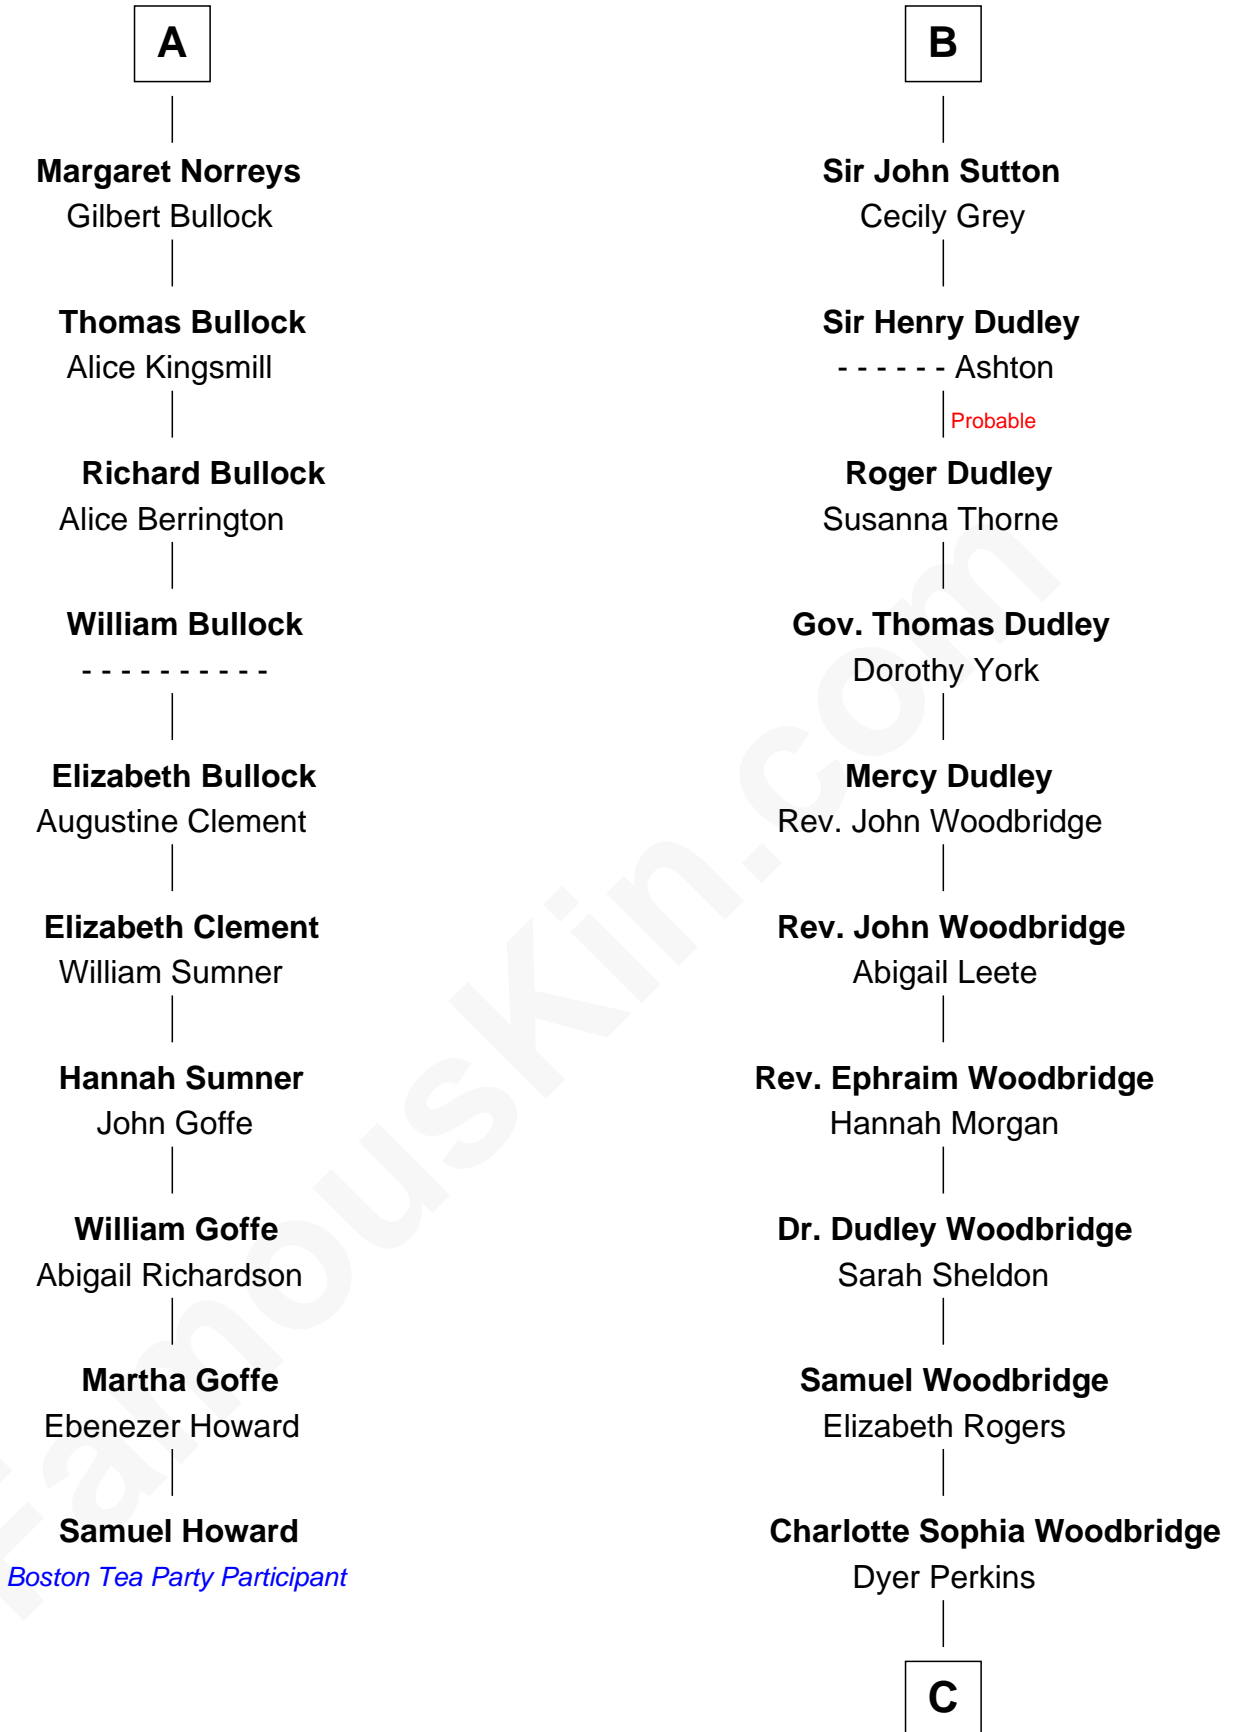

FamousKin.com

Relationship Chart of

Samuel Howard

Boston Tea Party Participant

16th cousin 4 times removed of

Humphrey Bogart

Movie Actor

C

Elizabeth Rogers Perkins

Harvey Humphrey

John Perkins Humphrey

Frances Dewey Churchill

Maud Humphrey

Dr. Belmont Deforest Bogart

Humphrey Bogart

Movie Actor