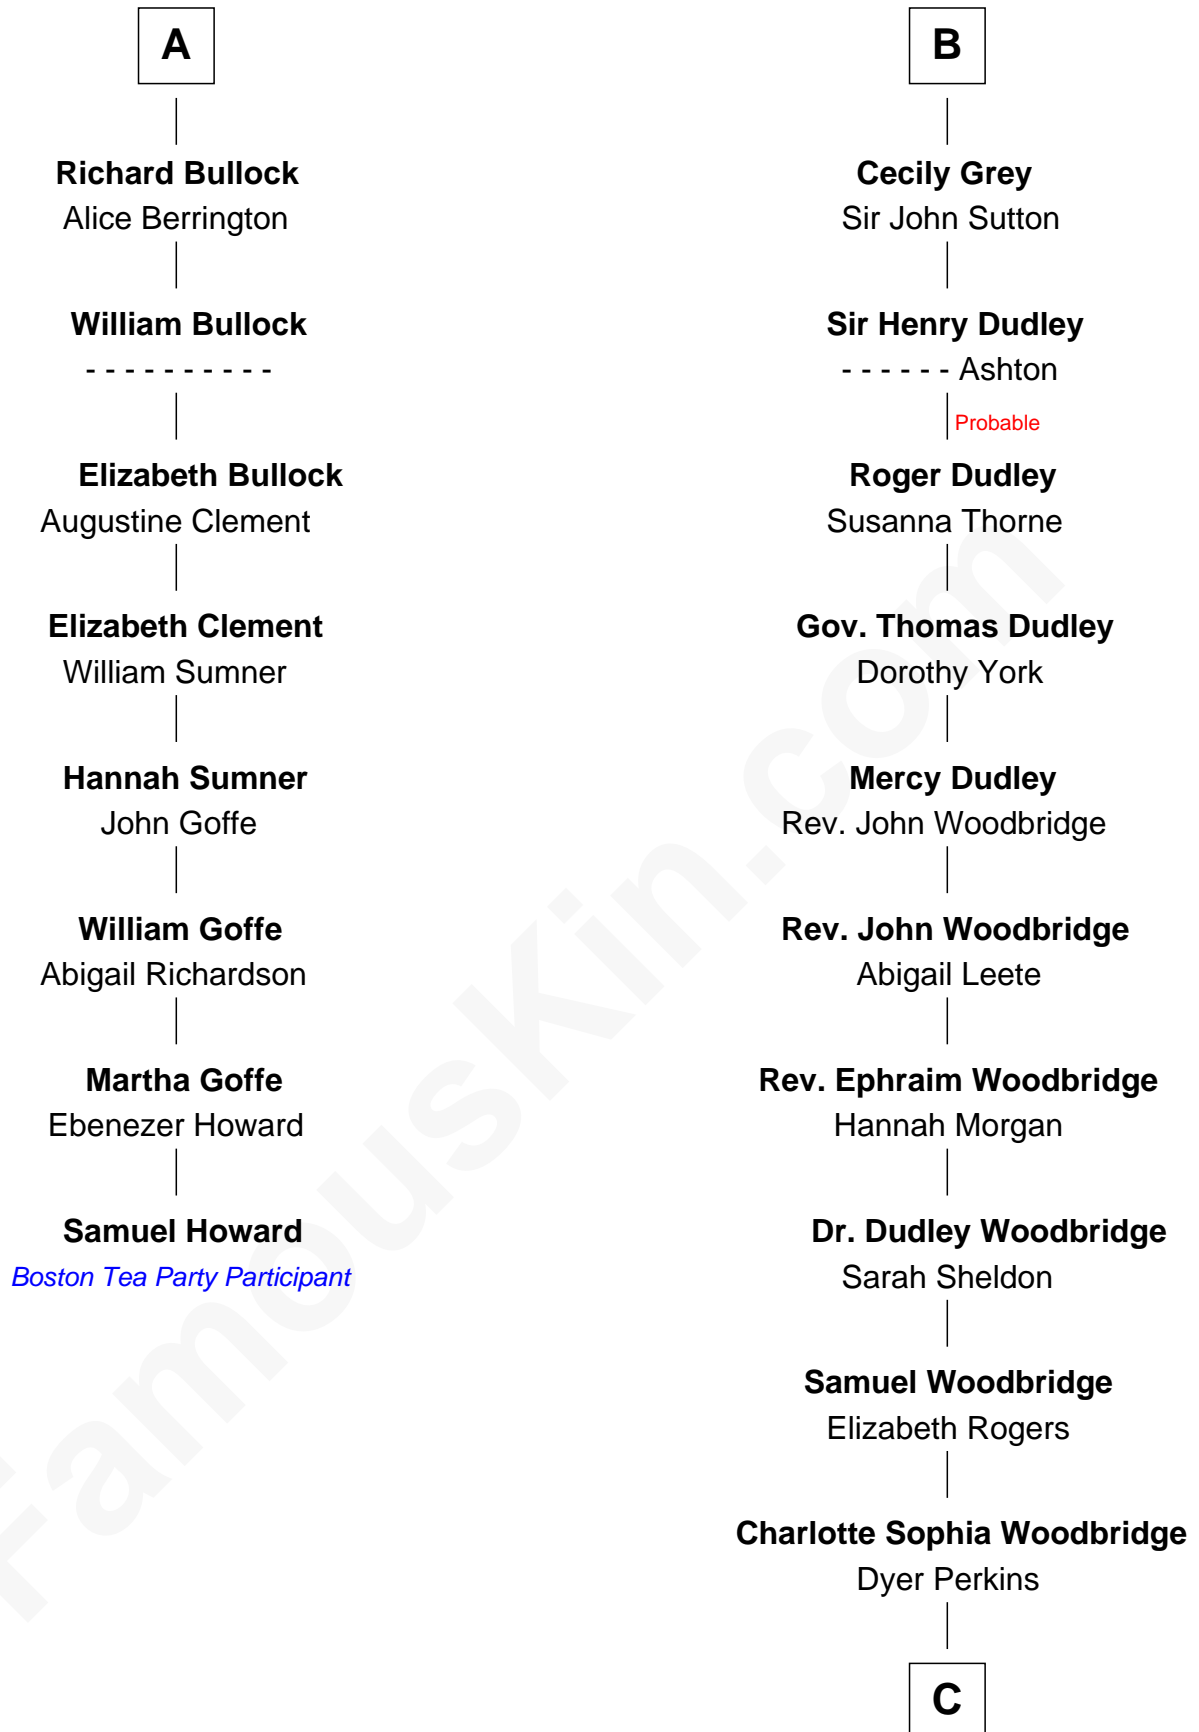

# FamousKin.com Relationship Chart of

**Samuel Howard**

*Boston Tea Party Participant*

14th cousin 6 times removed of

**Humphrey Bogart**

*Movie Actor*

**Bartholomew de Badlesmere**

Margaret de Clare

**Joan de Vere**

Sir William Norreys

**Margaret Norreys**

Gilbert Bullock

**Thomas Bullock**

Alice Kingsmill

**A**

**Margery de Badlesmere**

Sir William de Ros

**Thomas de Ros**

Beatrice de Stafford

**Margaret de Ros**

Sir Reynold Grey

**Margaret Grey**

Sir William Bonville

**William Bonville**

Elizabeth Harington

**William Bonville**

Katherine Neville

**Cecily Bonville**

Thomas Grey

**B**

**C**

**Elizabeth Rogers Perkins**