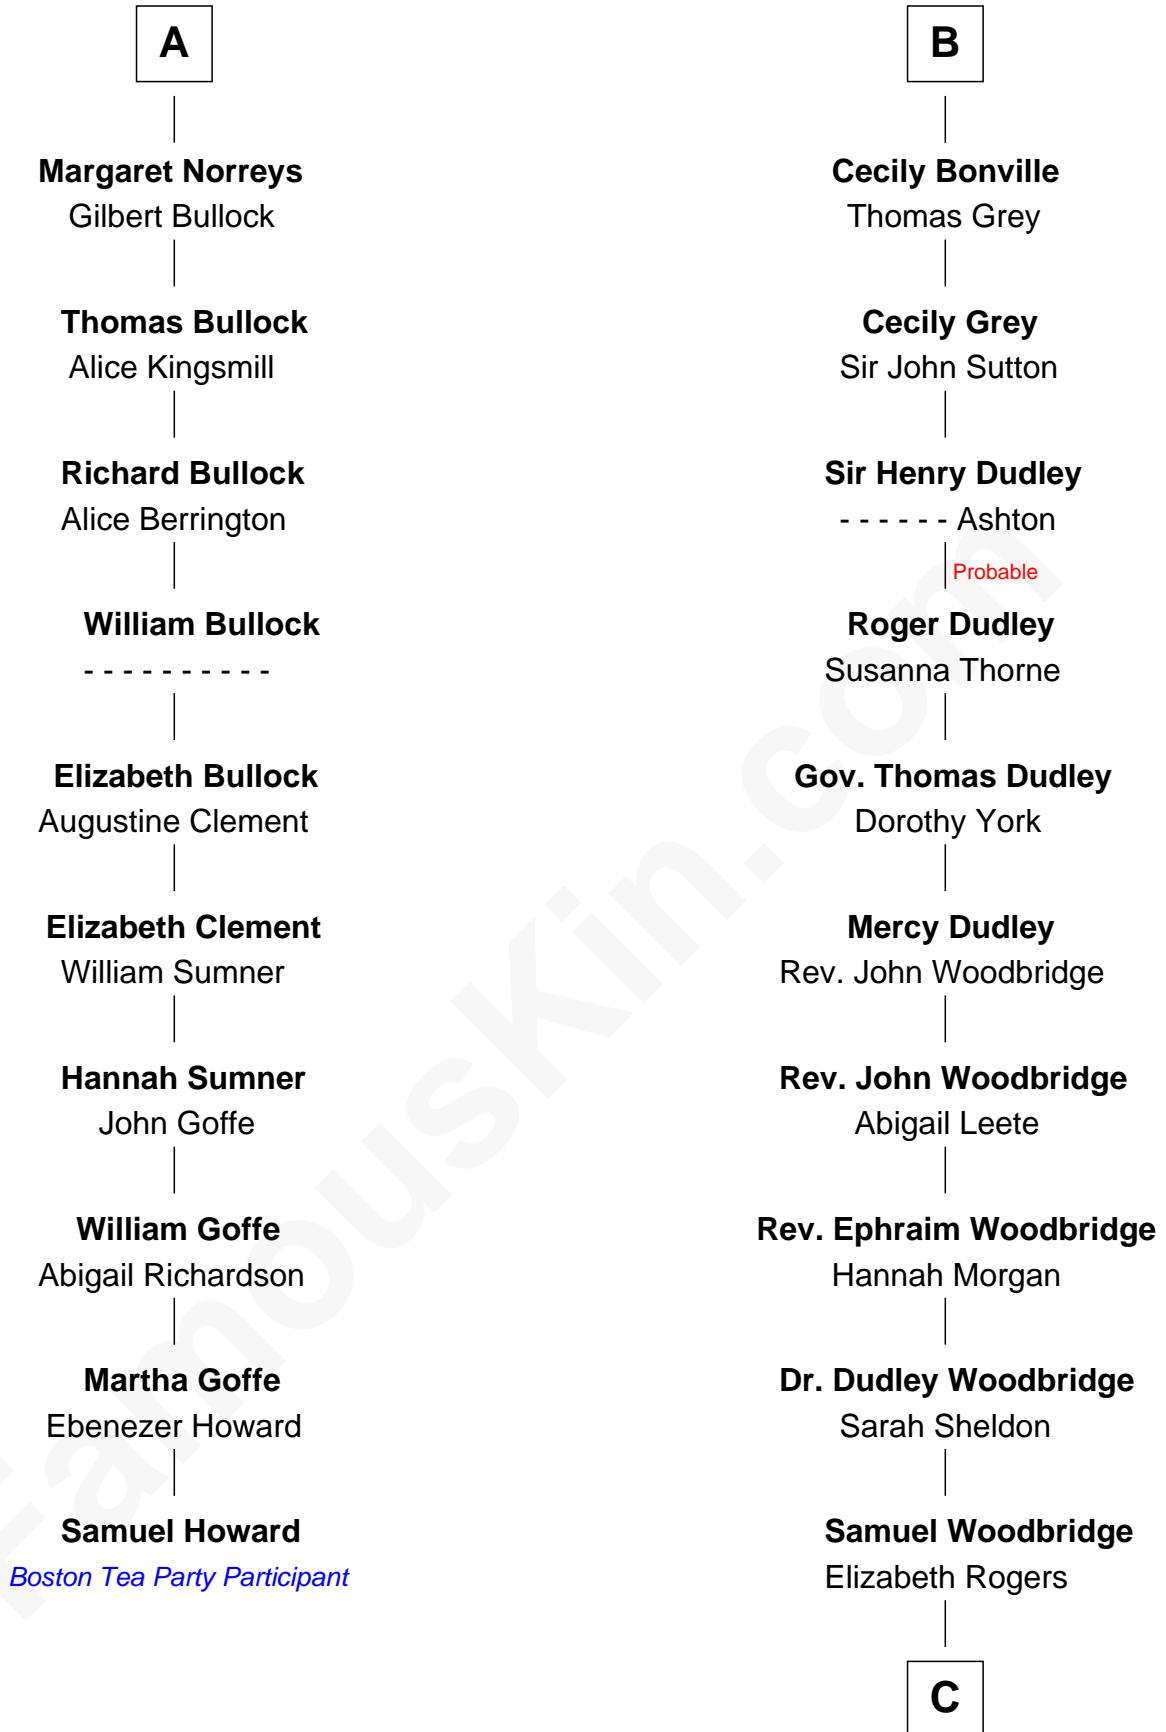

FamousKin.com

Relationship Chart of

Samuel Howard

Boston Tea Party Participant

16th cousin 5 times removed of

Humphrey Bogart

Movie Actor

Sir Gilbert de Clare

Joan of Acre

C

Charlotte Sophia Woodbridge

Dyer Perkins

Elizabeth Rogers Perkins

Harvey Humphrey

John Perkins Humphrey

Frances Dewey Churchill

Maud Humphrey

Dr. Belmont Deforest Bogart

Humphrey Bogart

Movie Actor