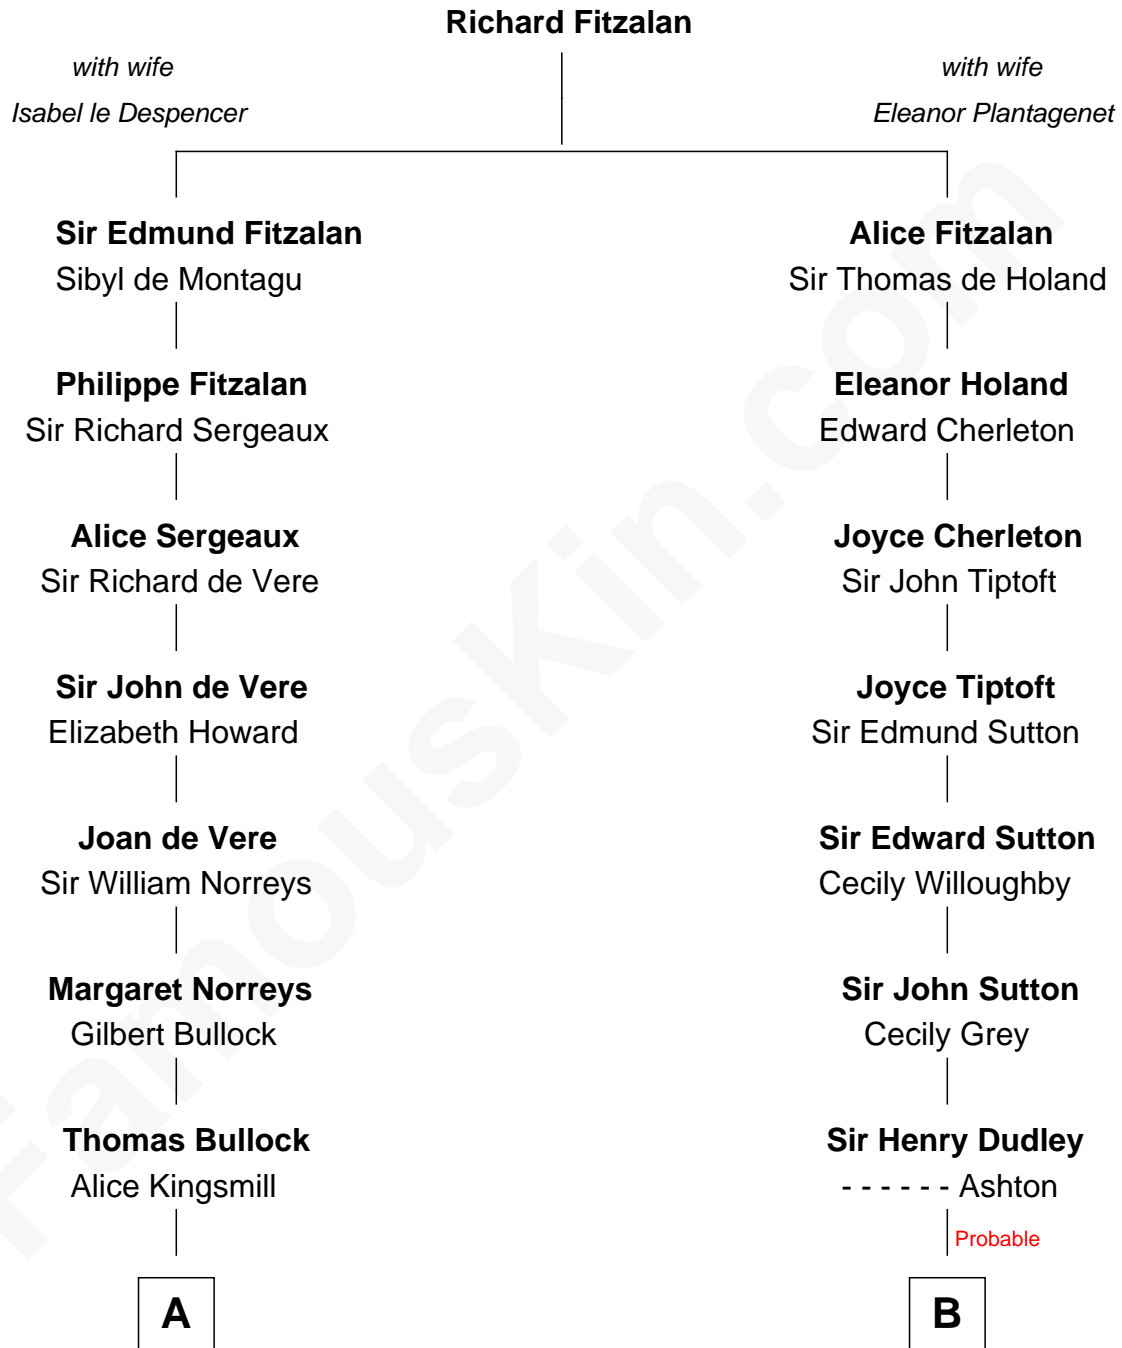

FamousKin.com
Relationship Chart of
Samuel Howard

Boston Tea Party Participant

14th cousin 4 times removed of

Humphrey Bogart
Movie Actor

C

Maud Humphrey
Dr. Belmont Deforest Bogart

Humphrey Bogart
Movie Actor