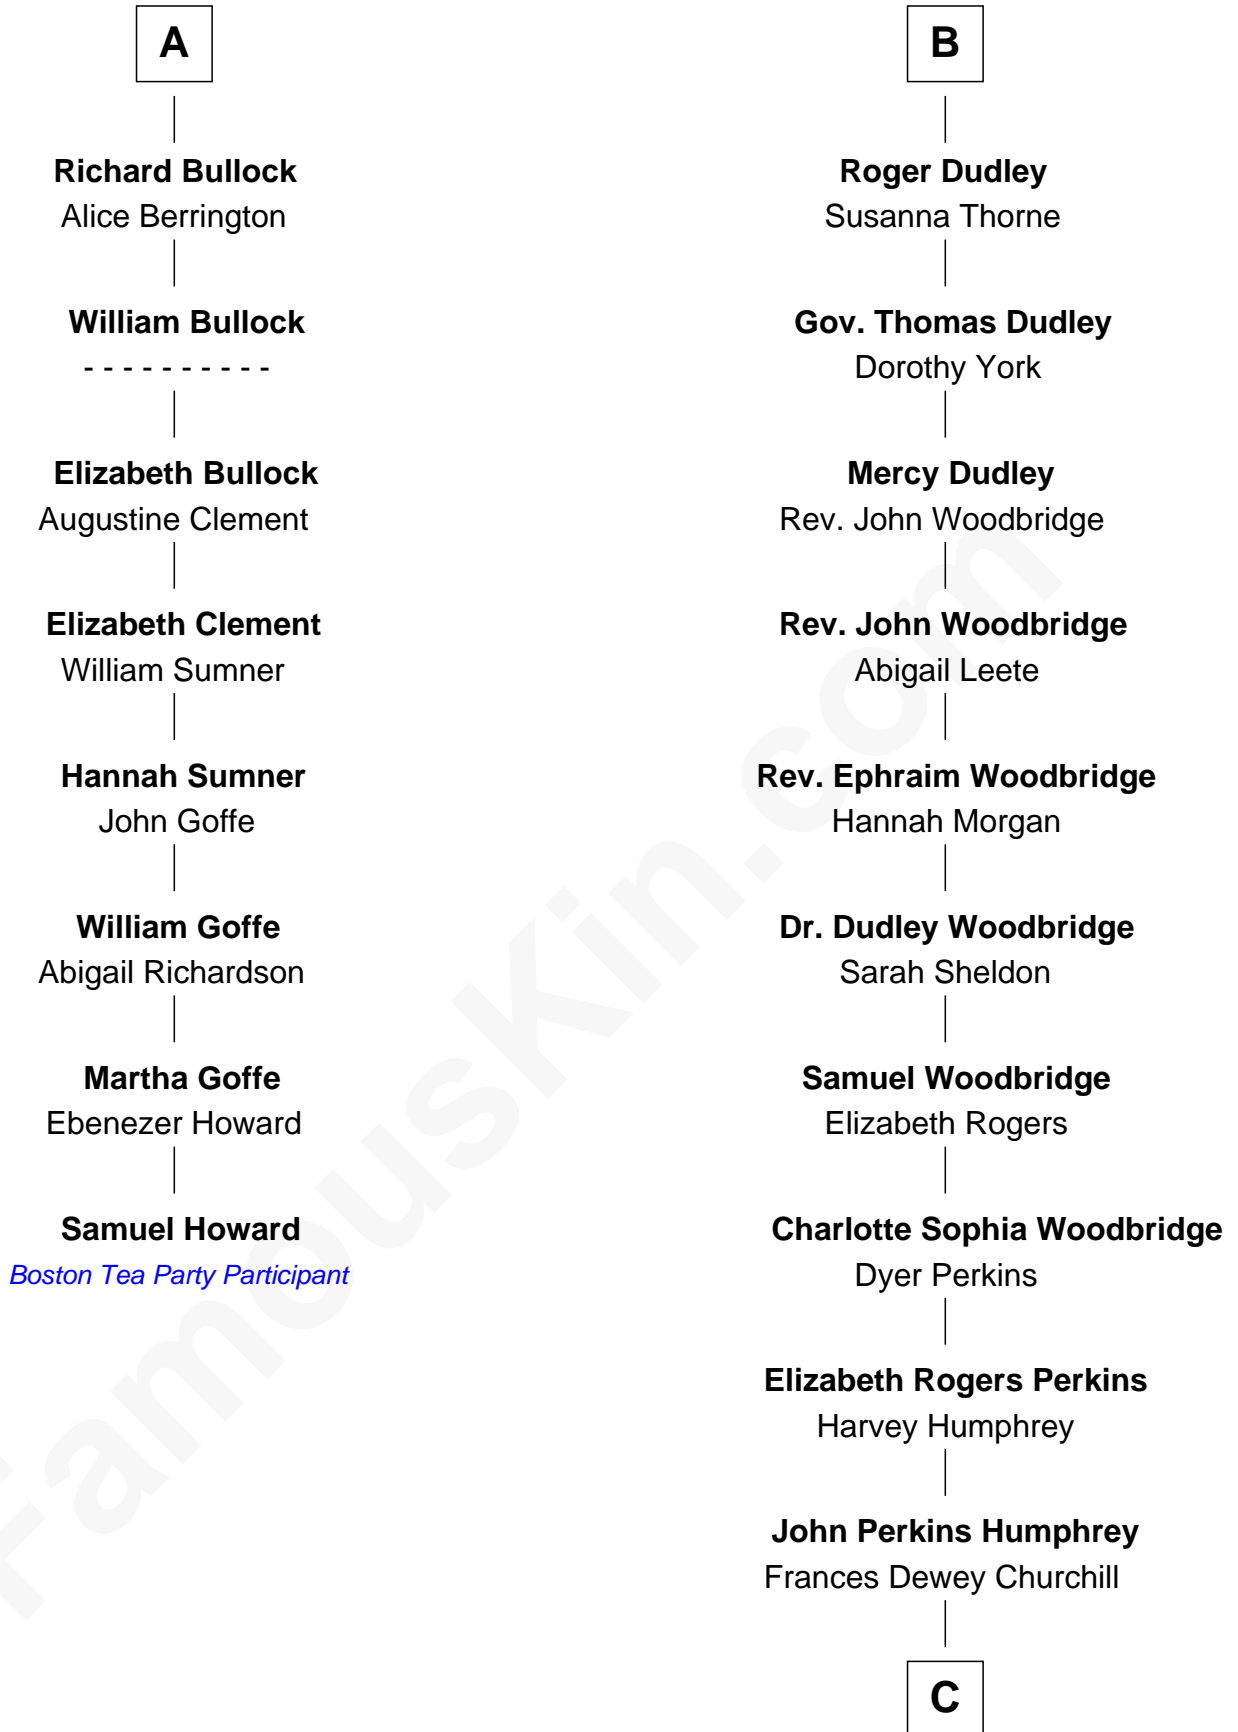

FamousKin.com
Relationship Chart of
Samuel Howard

Boston Tea Party Participant

14th cousin 4 times removed of

Humphrey Bogart
Movie Actor

C

Maud Humphrey
Dr. Belmont Deforest Bogart

Humphrey Bogart
Movie Actor

FamousKin.com