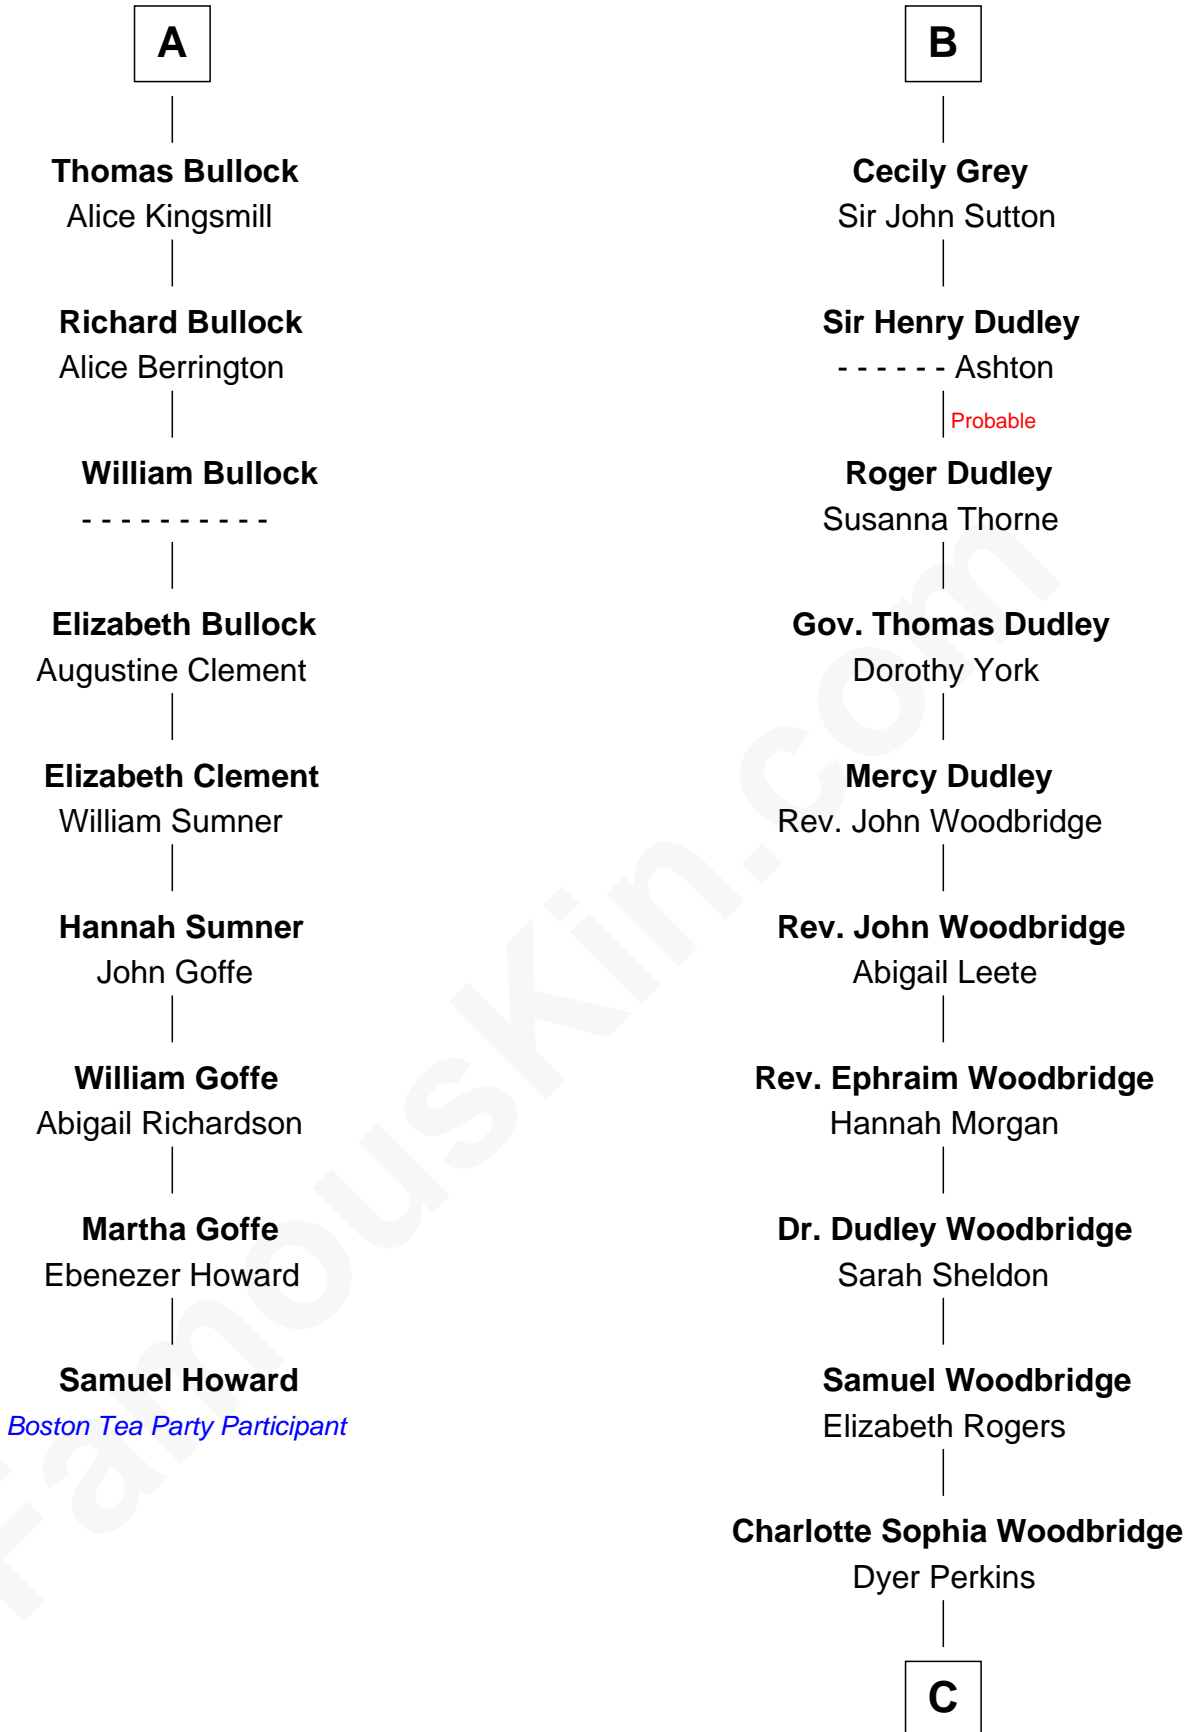

FamousKin.com Relationship Chart of

Samuel Howard

Boston Tea Party Participant

15th cousin 5 times removed of

Humphrey Bogart

Movie Actor

Sir Thomas de Multon

Eleanor de Burgh

C

Elizabeth Rogers Perkins

Harvey Humphrey

John Perkins Humphrey

Frances Dewey Churchill

Maud Humphrey

Dr. Belmont Deforest Bogart

Humphrey Bogart