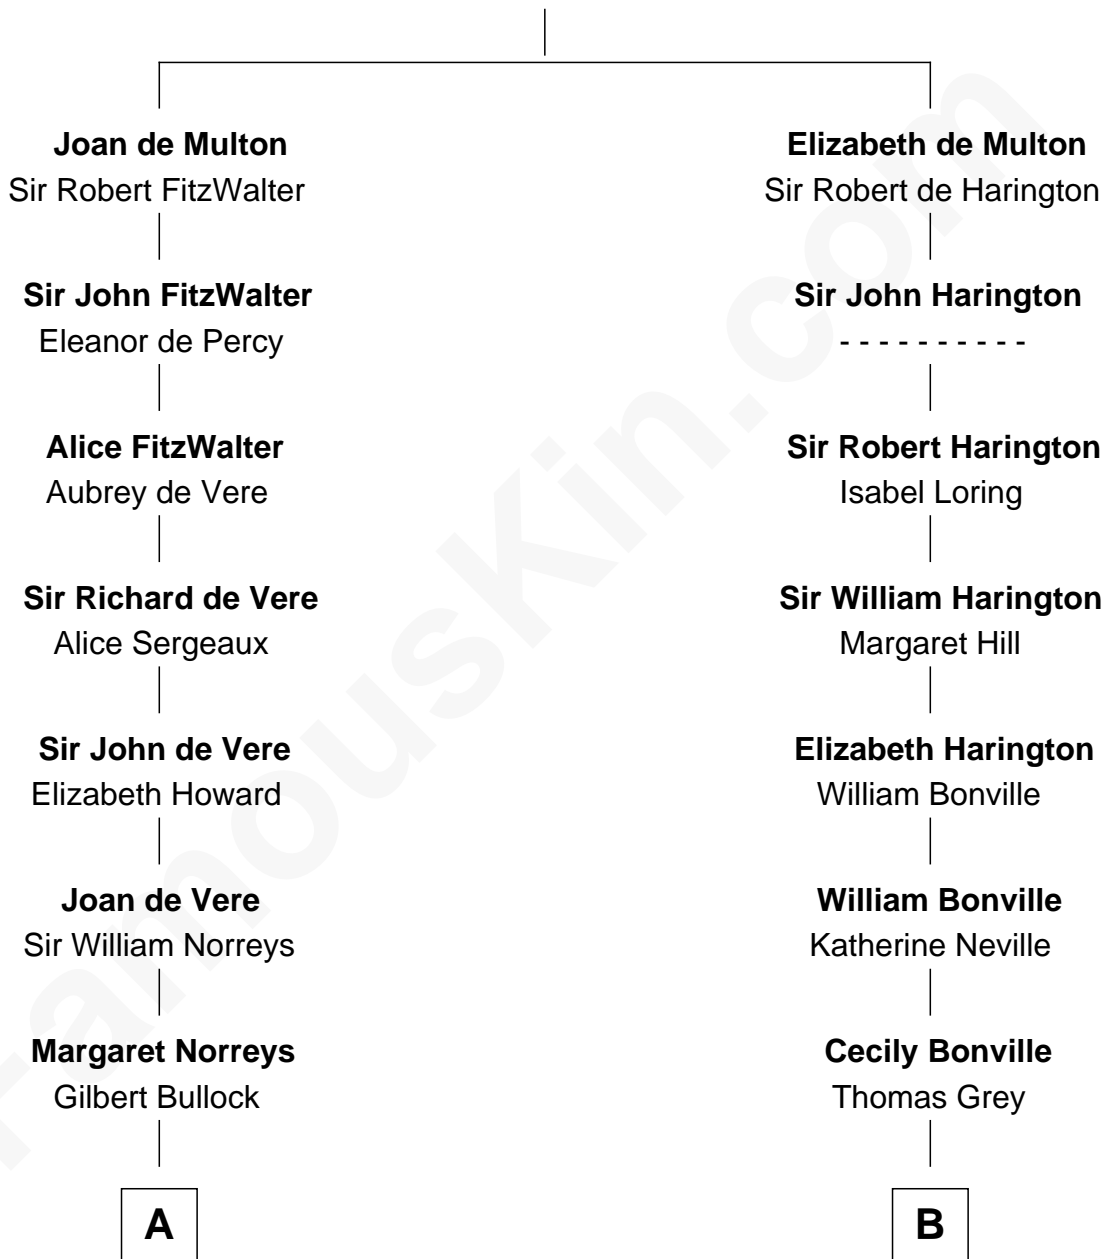

FamousKin.com Relationship Chart of

Samuel Howard

Boston Tea Party Participant

15th cousin 5 times removed of

Humphrey Bogart

Movie Actor

Sir Thomas de Multon

Eleanor de Burgh

C

Elizabeth Rogers Perkins

Harvey Humphrey

John Perkins Humphrey

Frances Dewey Churchill

Maud Humphrey

Dr. Belmont Deforest Bogart

Humphrey Bogart