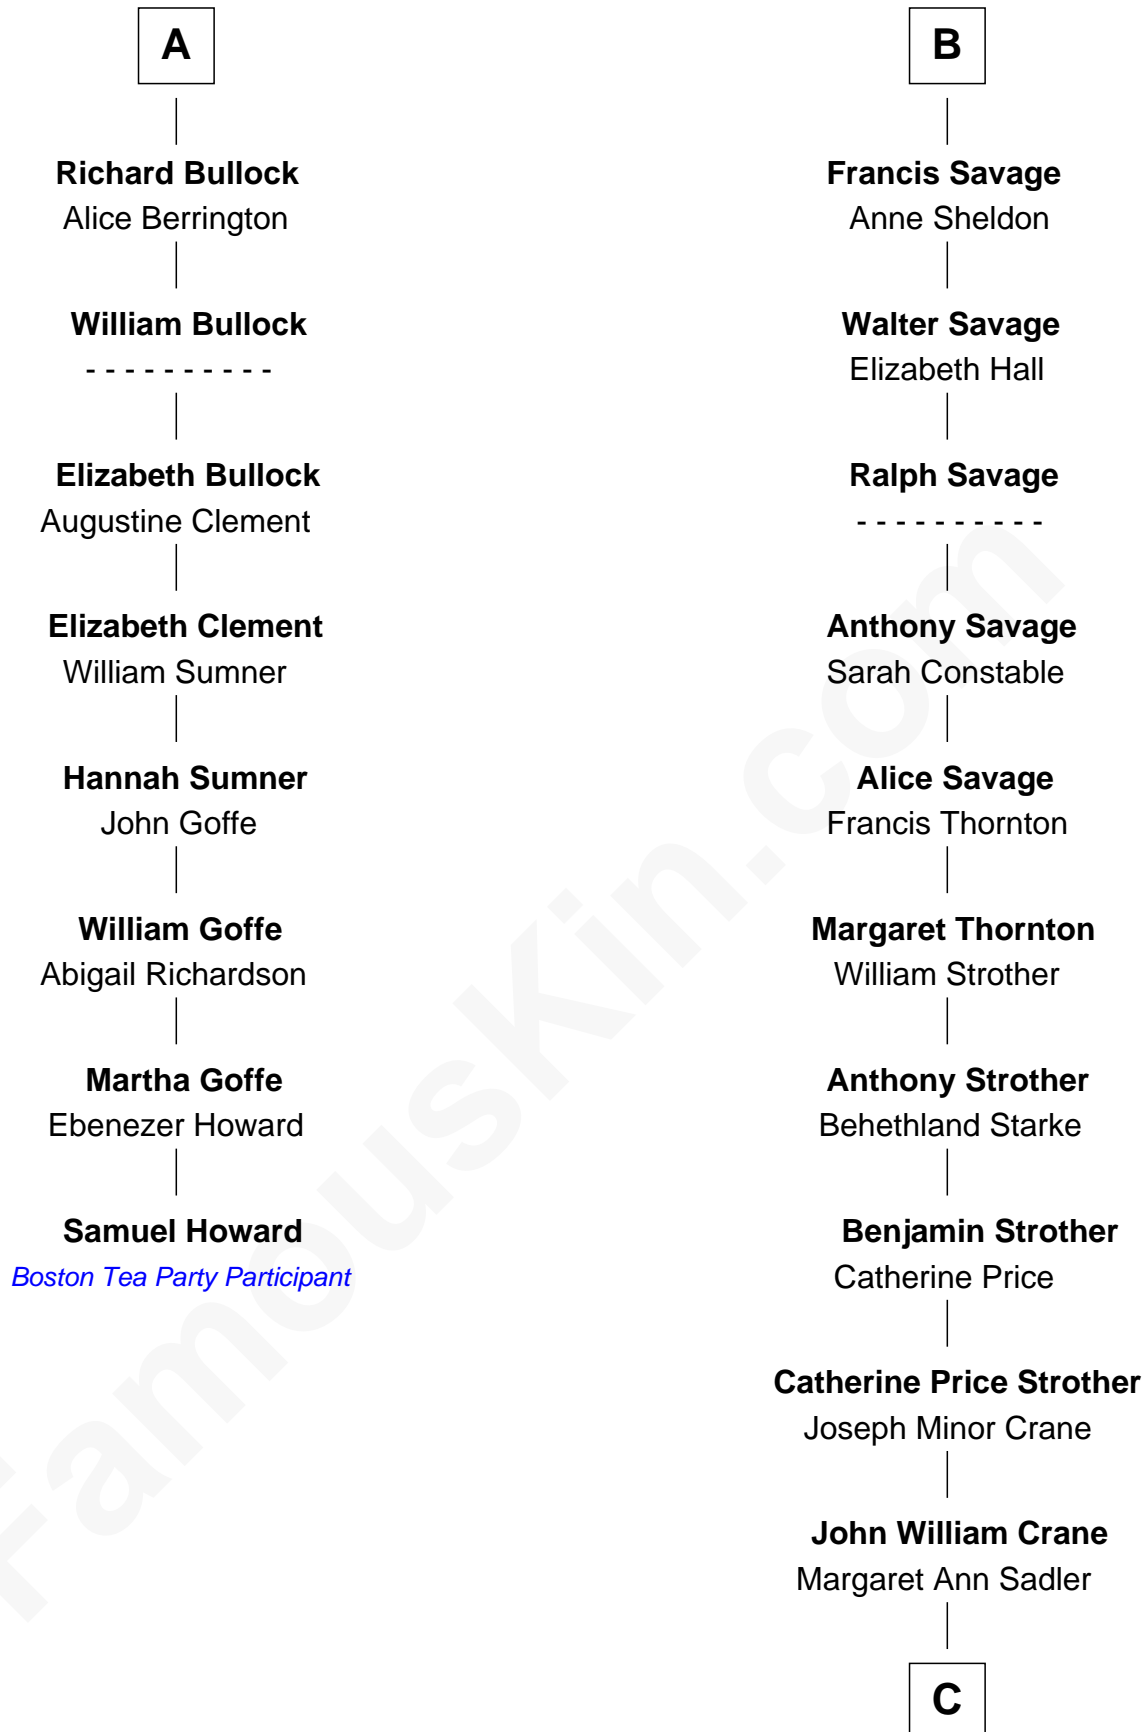

FamousKin.com

Relationship Chart of

Samuel Howard

Boston Tea Party Participant

14th cousin 5 times removed of

Randolph Scott

Movie Actor

C

—
Joseph Minor Crane

Lavinia Lionberger

—
Lucy Lionberger Crane

George Grant Scott

—
Randolph Scott

Movie Actor

FamousKin.com