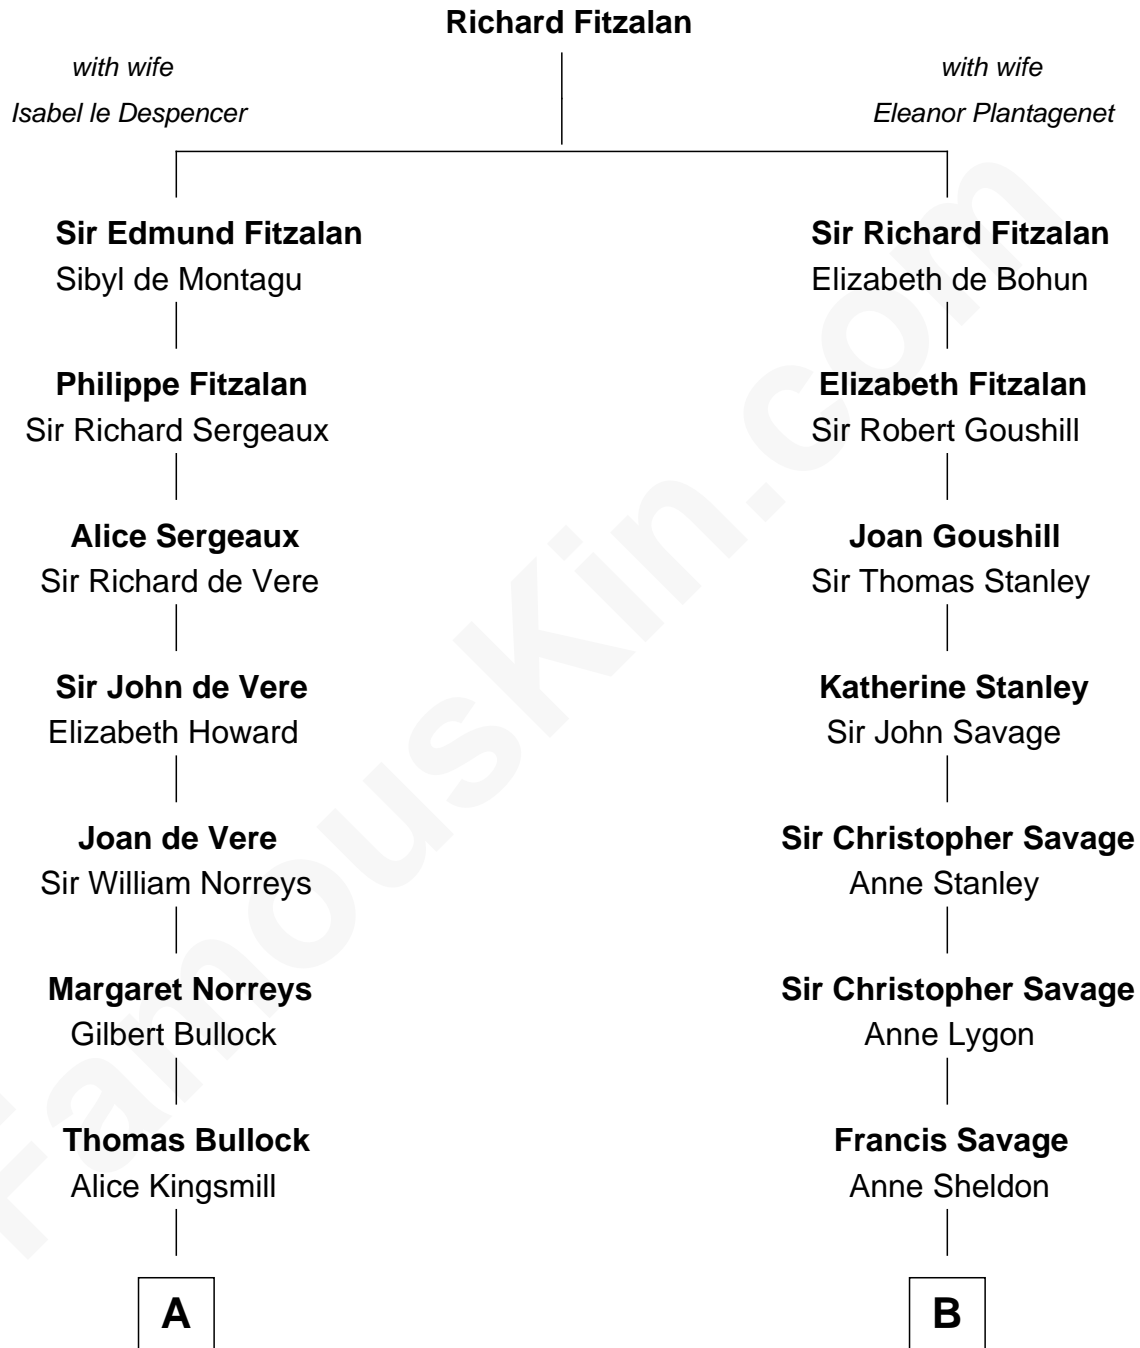

FamousKin.com Relationship Chart of

Samuel Howard

Boston Tea Party Participant

14th cousin 4 times removed of

Randolph Scott

Movie Actor

C

Lucy Lionberger Crane