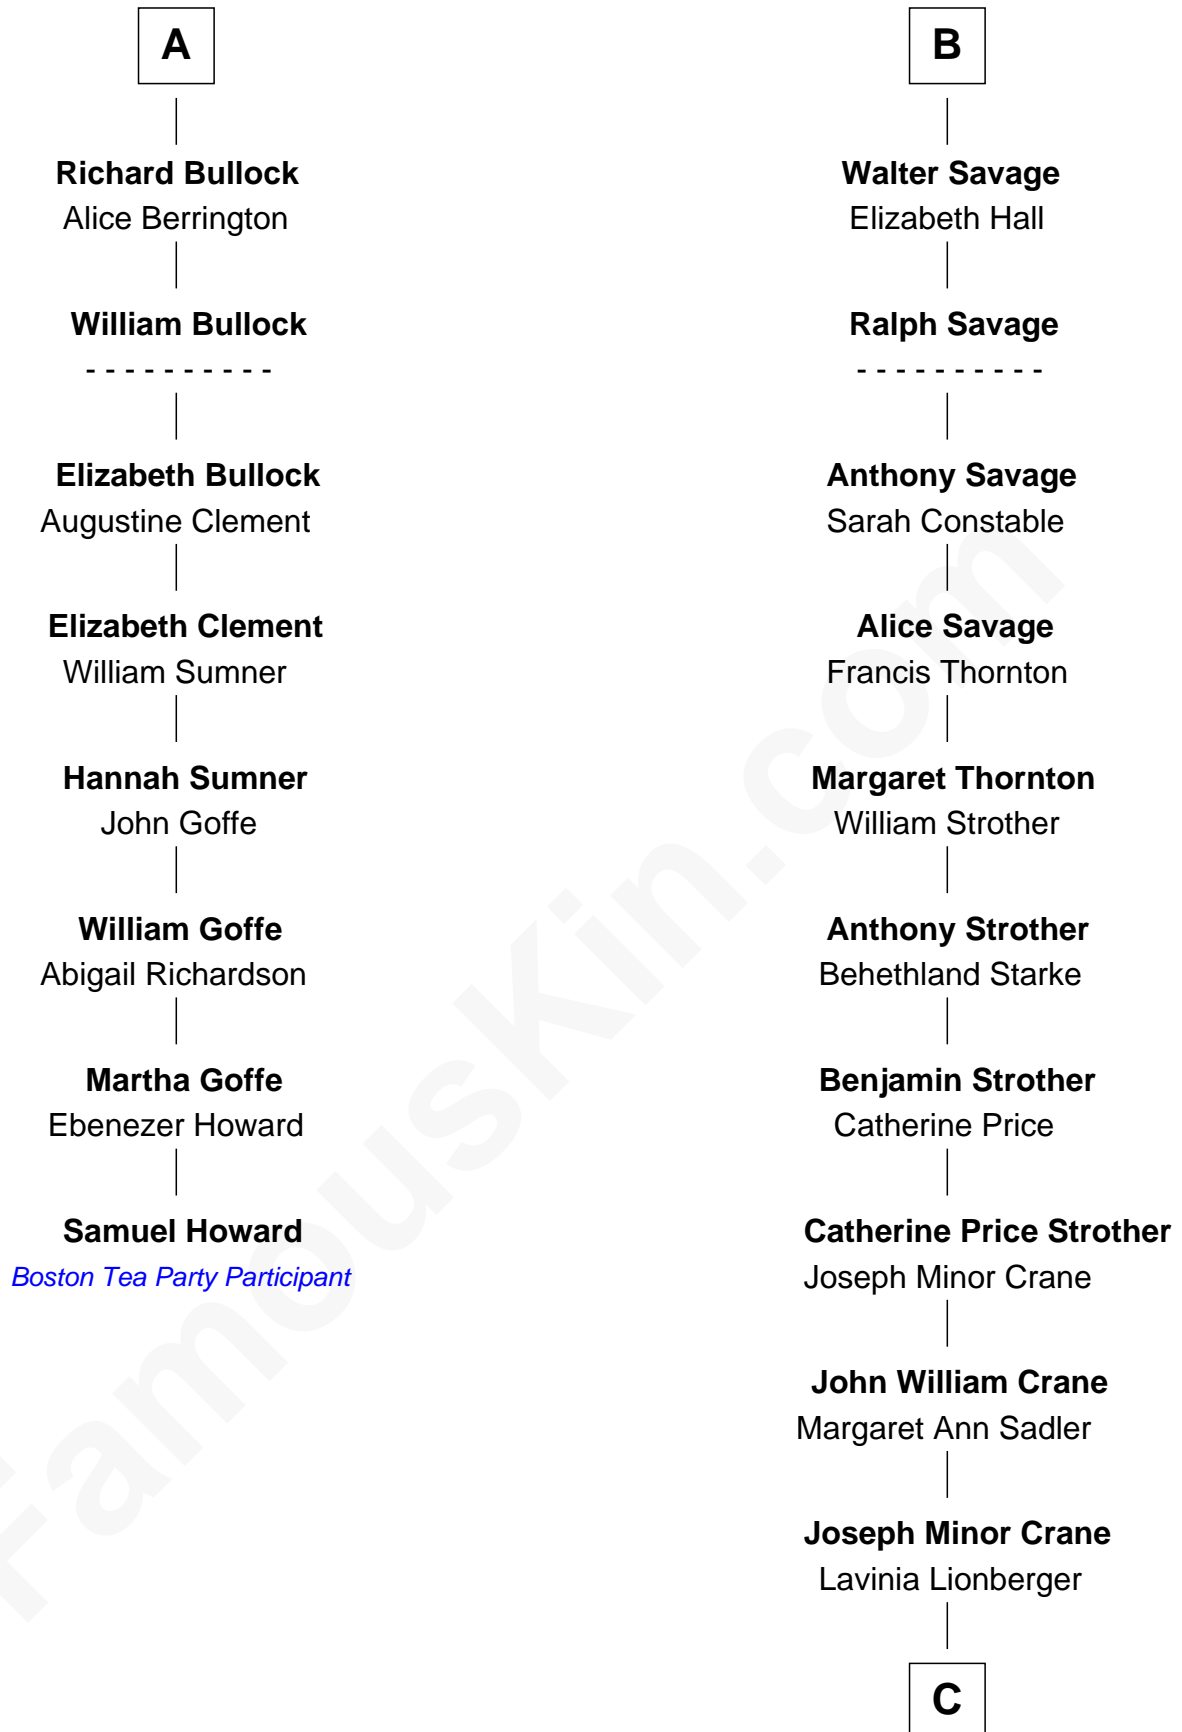

FamousKin.com Relationship Chart of

Samuel Howard

Boston Tea Party Participant

14th cousin 4 times removed of

Randolph Scott

Movie Actor

C

Lucy Lionberger Crane

George Grant Scott

Randolph Scott

Movie Actor

FamousKin.com