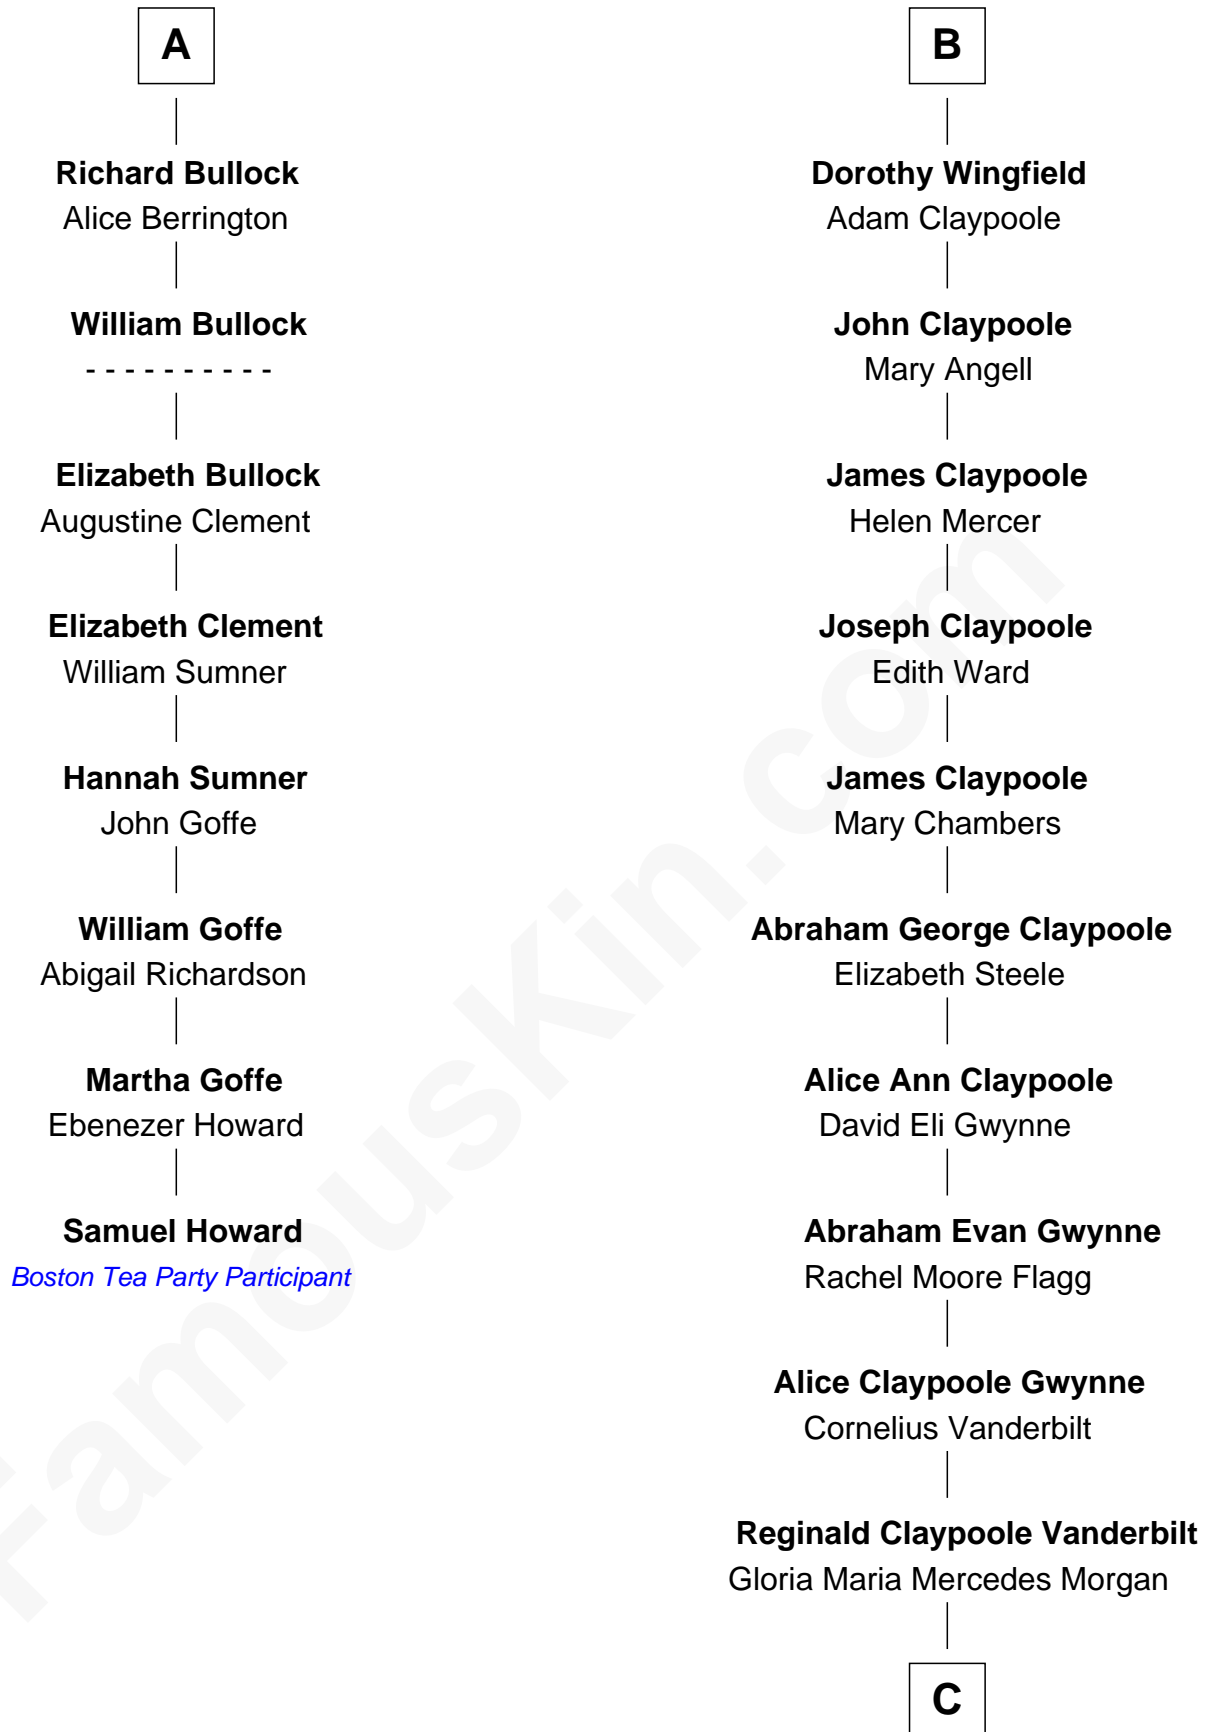

# FamousKin.com Relationship Chart of

**Samuel Howard**

*Boston Tea Party Participant*

14th cousin 4 times removed of

**Anderson Cooper**

*Television Journalist*

**Bartholomew de Badlesmere**

Margaret de Clare

C

|  
**Gloria Laura Morgan Vanderbilt**

Wyatt Emory Cooper

|  
**Anderson Cooper**

*Television Journalist*

FamousKin.com