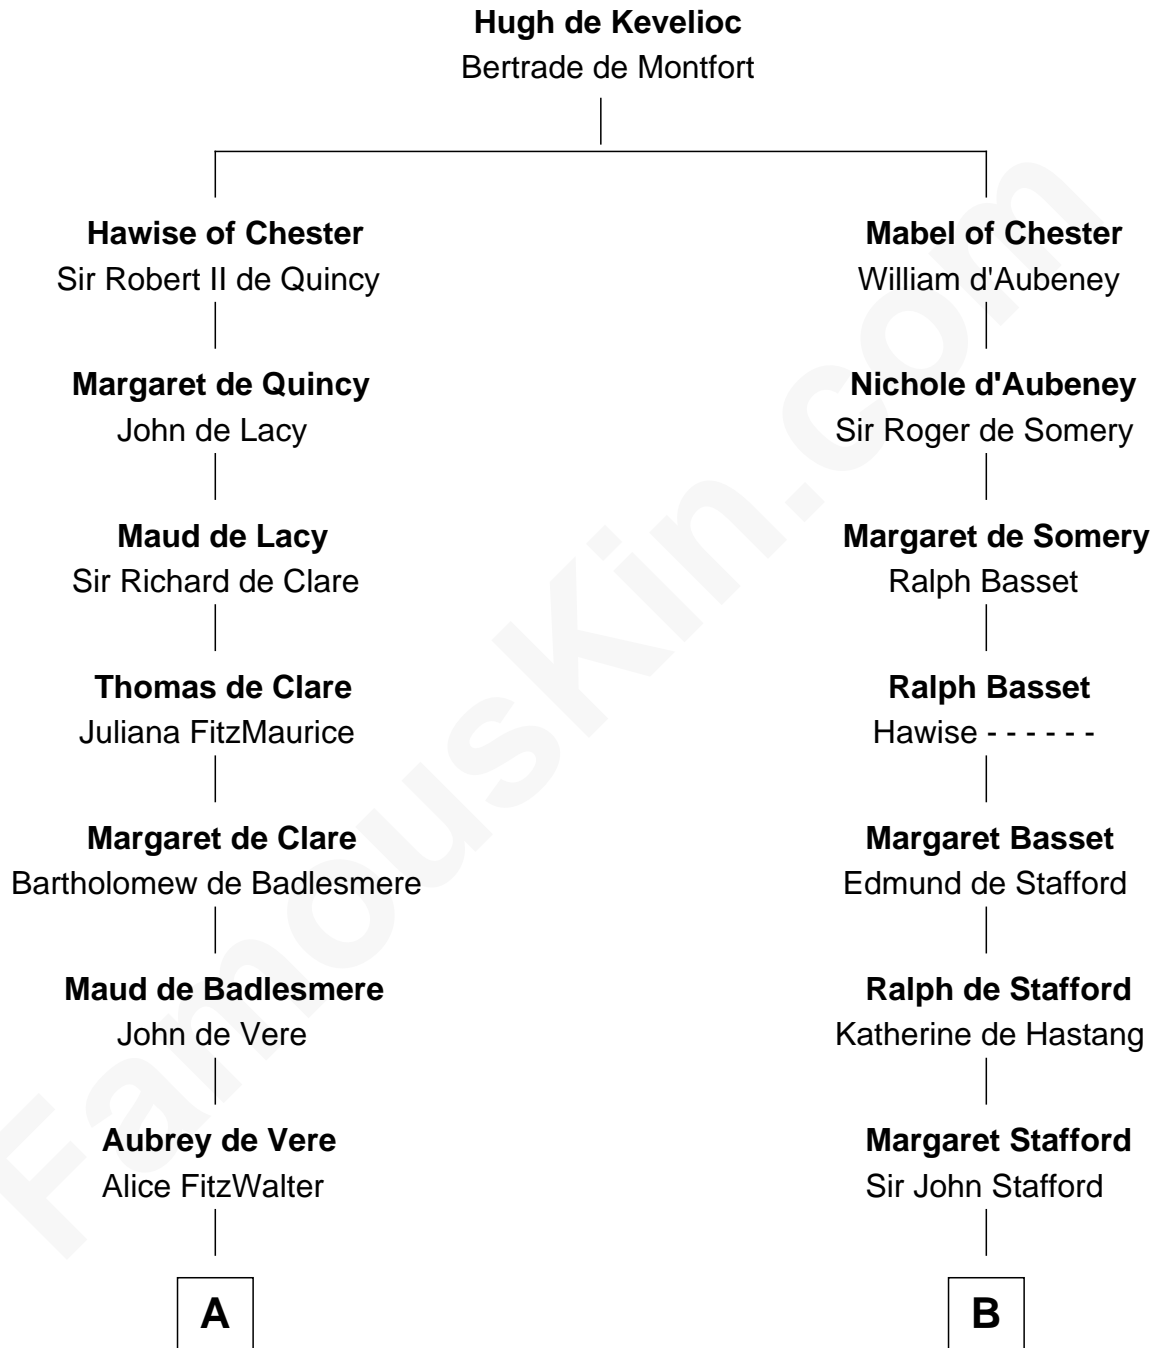

# FamousKin.com Relationship Chart of

**Samuel Howard**

*Boston Tea Party Participant*

19th cousin of

**William Greene**

*2nd Governor of Rhode Island*

**C**

**William Goffe**  
Abigail Richardson

**Martha Goffe**  
Ebenezer Howard

**Samuel Howard**  
*Boston Tea Party Participant*

**D**

**Samuel Greene**  
Mary Gorton

**William Greene**  
Catharine Greene

**William Greene**  
*2nd Governor of Rhode Island*