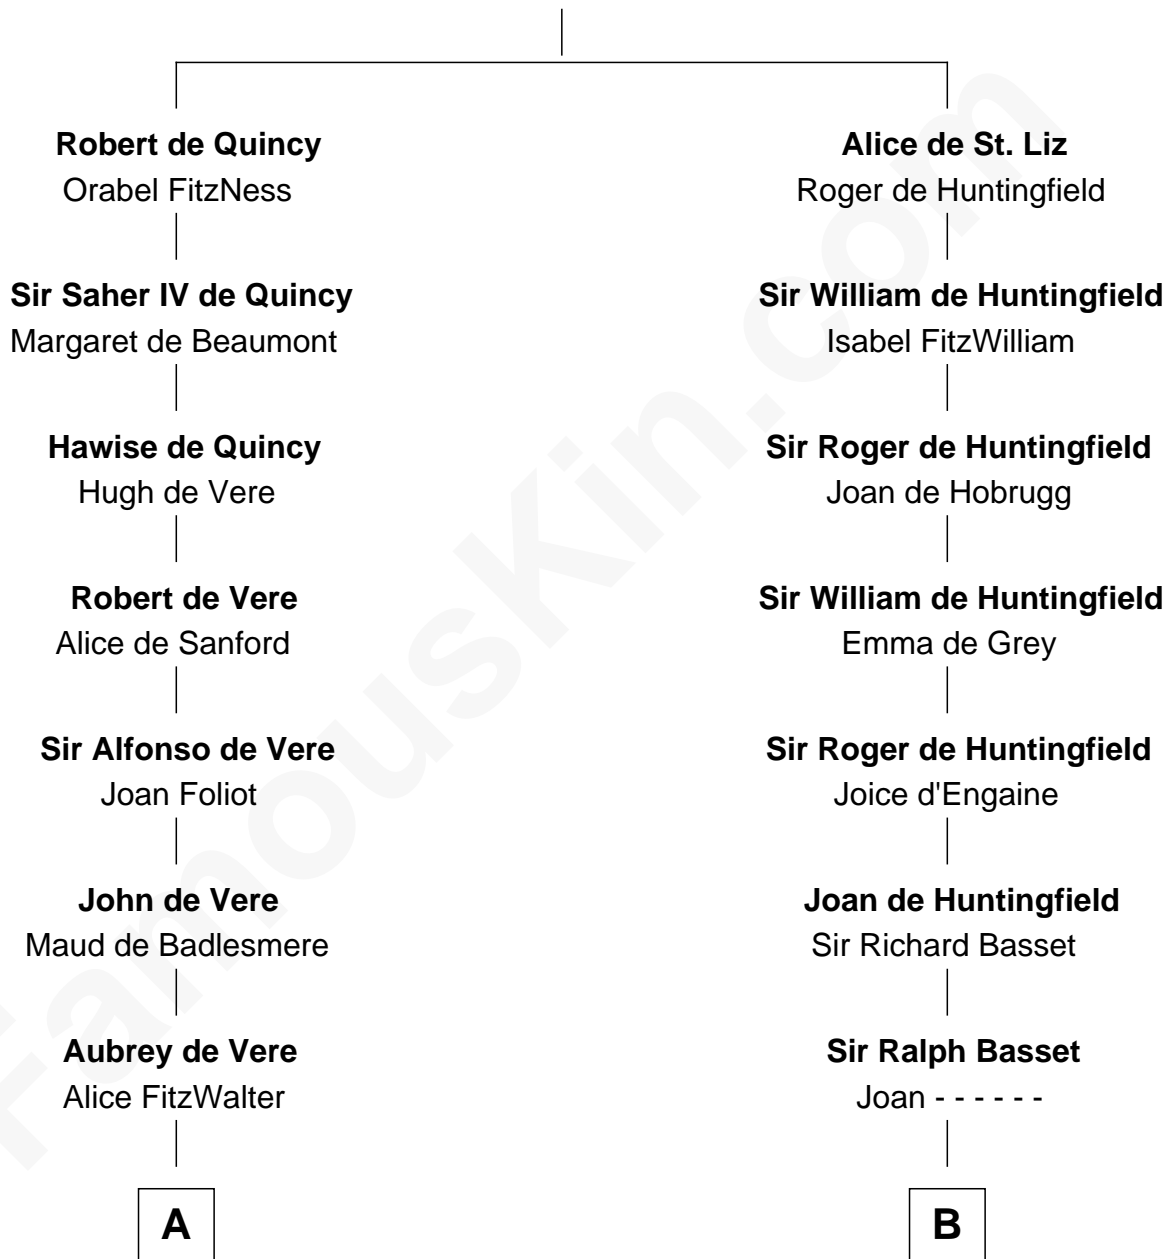

FamousKin.com Relationship Chart of

Samuel Howard

Boston Tea Party Participant

19th cousin 1 time removed of

William Greene

2nd Governor of Rhode Island

Saher I de Quincy

Maud de St. Liz

C

William Goffe
Abigail Richardson

Martha Goffe
Ebenezer Howard

Samuel Howard
Boston Tea Party Participant

D

Annis Almy
John Greene

Samuel Greene
Mary Gorton

William Greene
Catharine Greene

William Greene
2nd Governor of Rhode Island