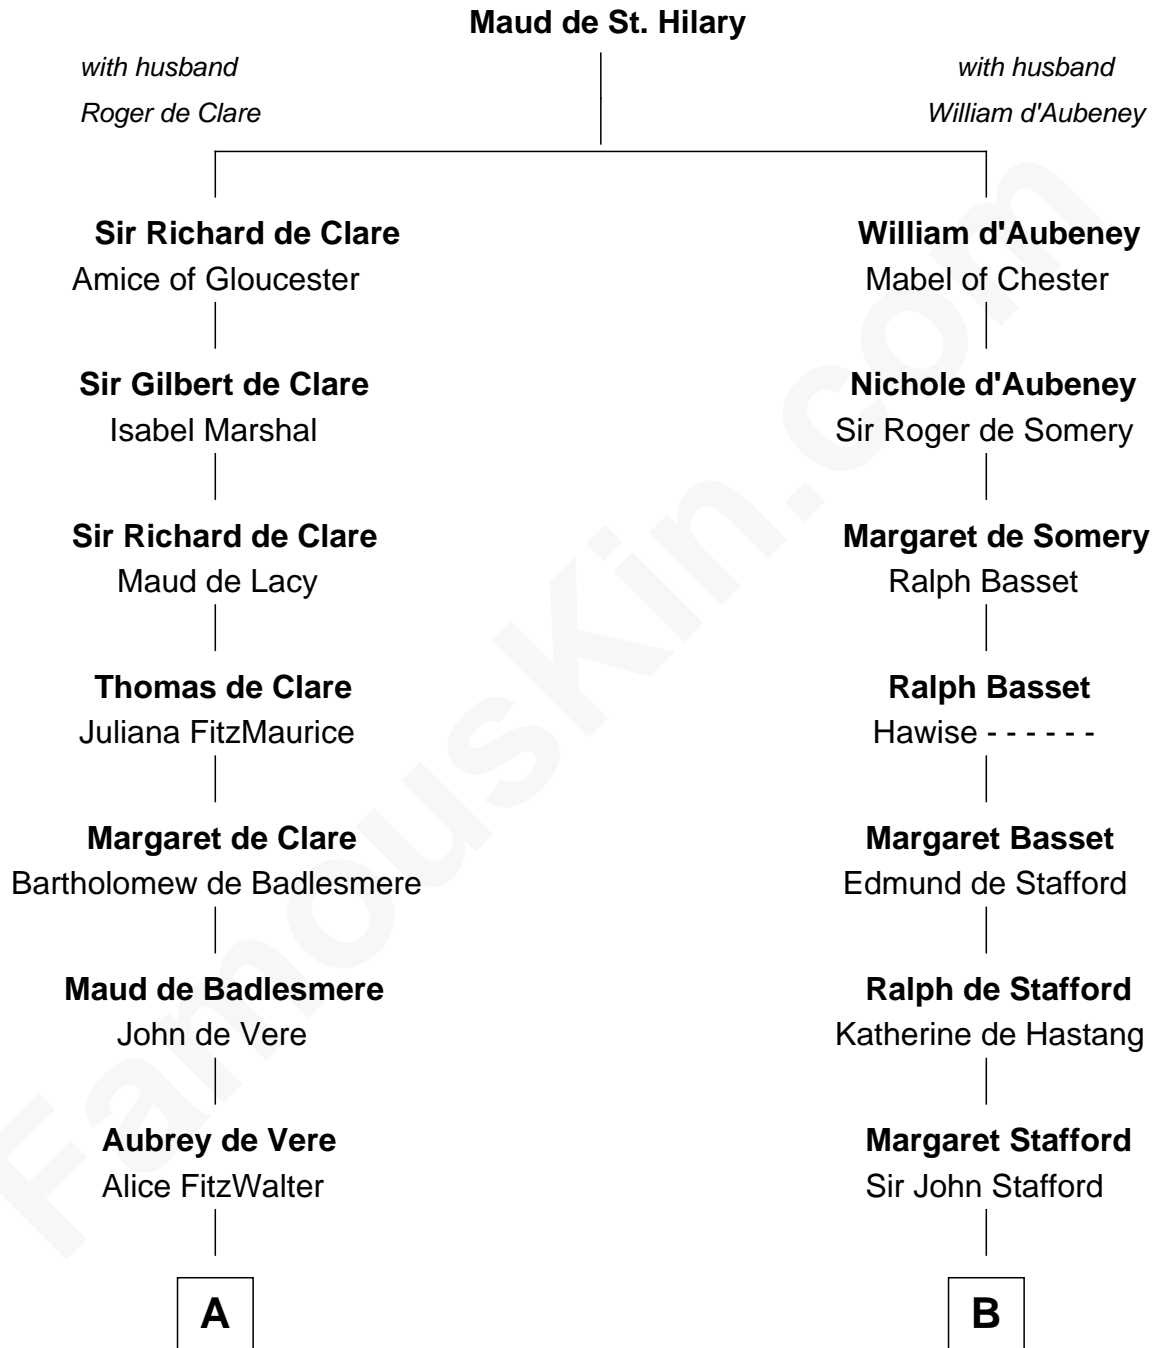

# FamousKin.com Relationship Chart of

**Samuel Howard**

*Boston Tea Party Participant*

19th cousin of

**William Greene**

*2nd Governor of Rhode Island*

**C**

**William Goffe**  
Abigail Richardson

**Martha Goffe**  
Ebenezer Howard

**Samuel Howard**  
*Boston Tea Party Participant*

**D**

**Samuel Greene**  
Mary Gorton

**William Greene**  
Catharine Greene

**William Greene**  
*2nd Governor of Rhode Island*