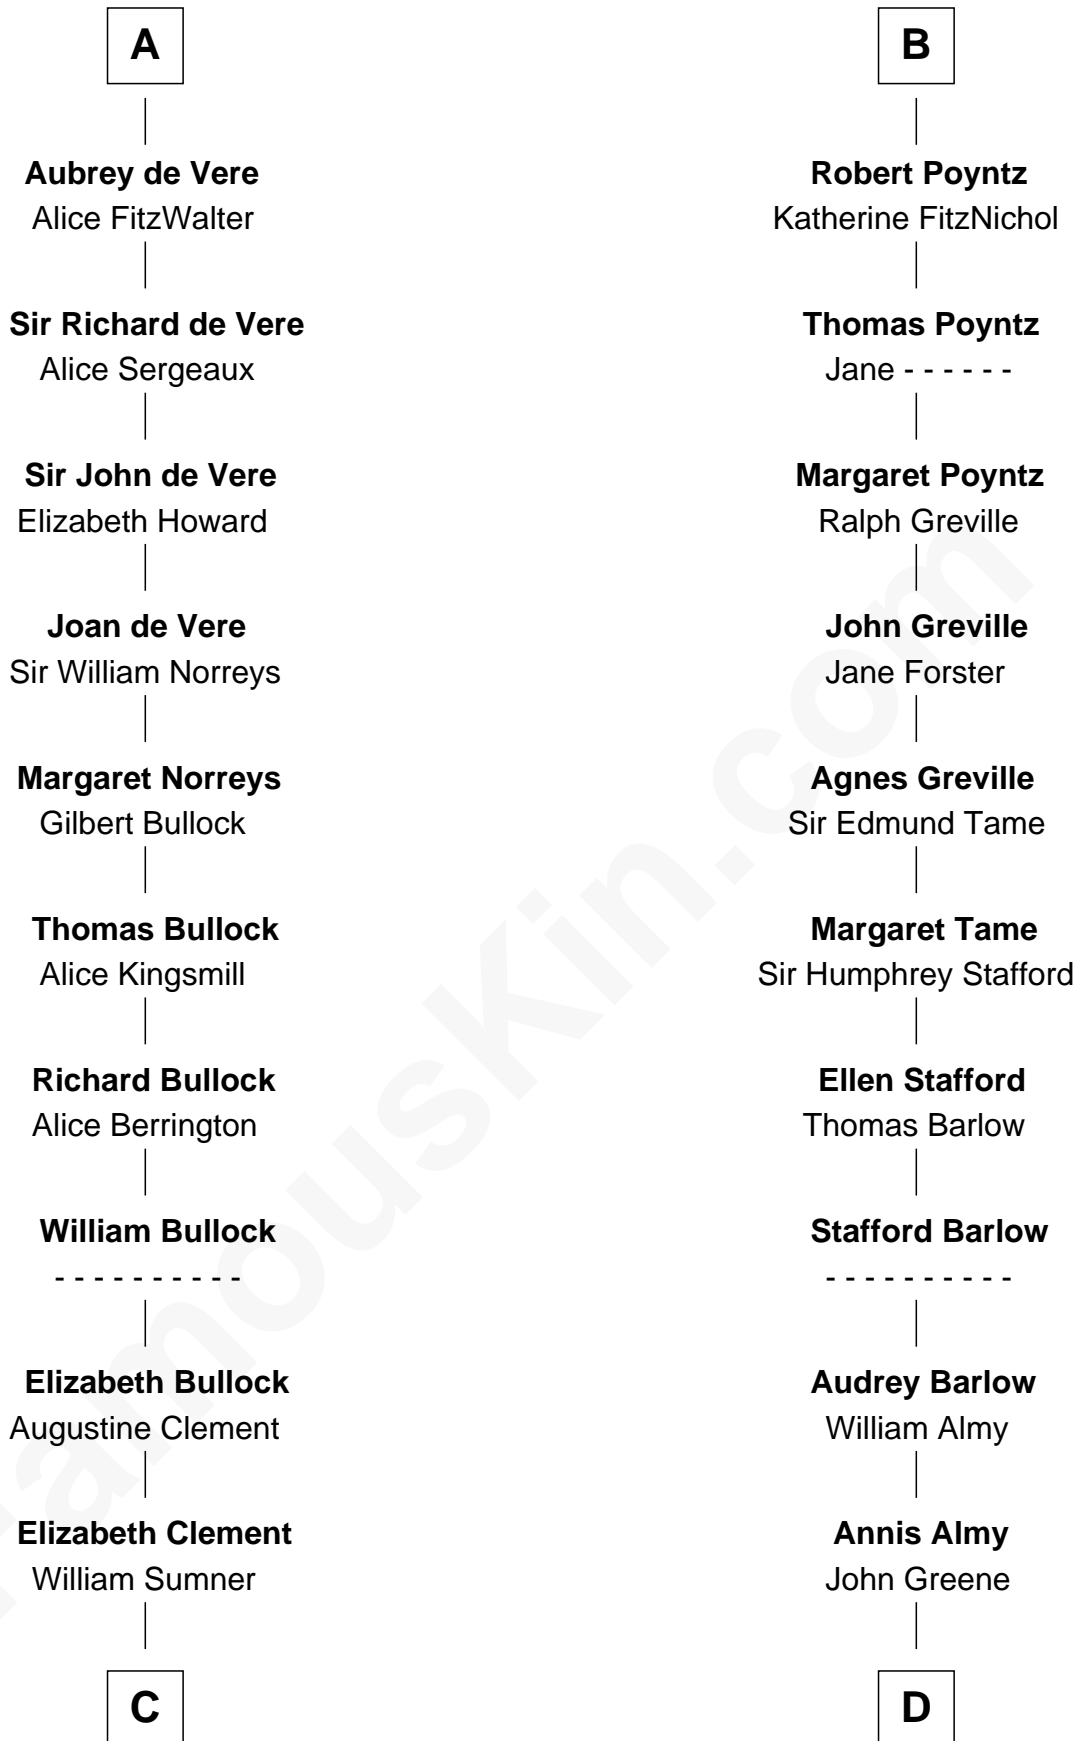

# FamousKin.com Relationship Chart of

**Samuel Howard**

*Boston Tea Party Participant*

19th cousin 1 time removed of

**William Greene**

*2nd Governor of Rhode Island*

**C**

**Hannah Sumner**

John Goffe

**William Goffe**

Abigail Richardson

**Martha Goffe**

Ebenezer Howard

**Samuel Howard**

*Boston Tea Party Participant*

**D**

**Samuel Greene**

Mary Gorton

**William Greene**

Catharine Greene

**William Greene**

*2nd Governor of Rhode Island*