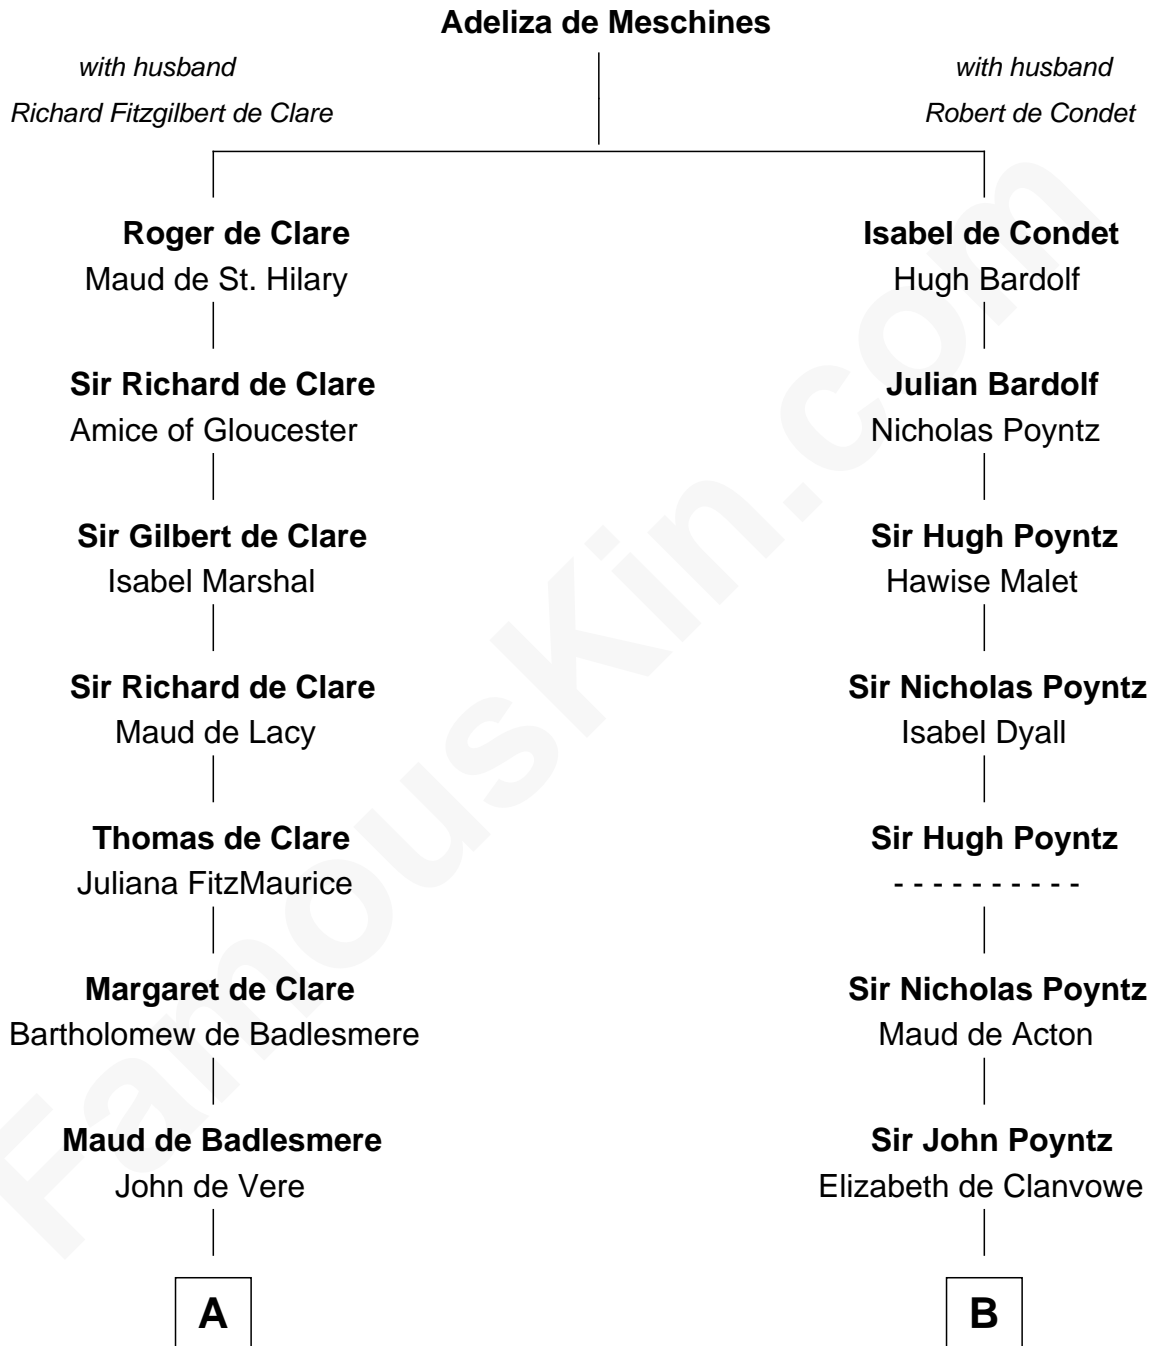

# FamousKin.com Relationship Chart of

**Samuel Howard**

*Boston Tea Party Participant*

19th cousin 1 time removed of

**William Greene**

*2nd Governor of Rhode Island*

**C**

**Hannah Sumner**

John Goffe

**William Goffe**

Abigail Richardson

**Martha Goffe**

Ebenezer Howard

**Samuel Howard**

*Boston Tea Party Participant*

**D**

**Samuel Greene**

Mary Gorton

**William Greene**

Catharine Greene

**William Greene**

*2nd Governor of Rhode Island*