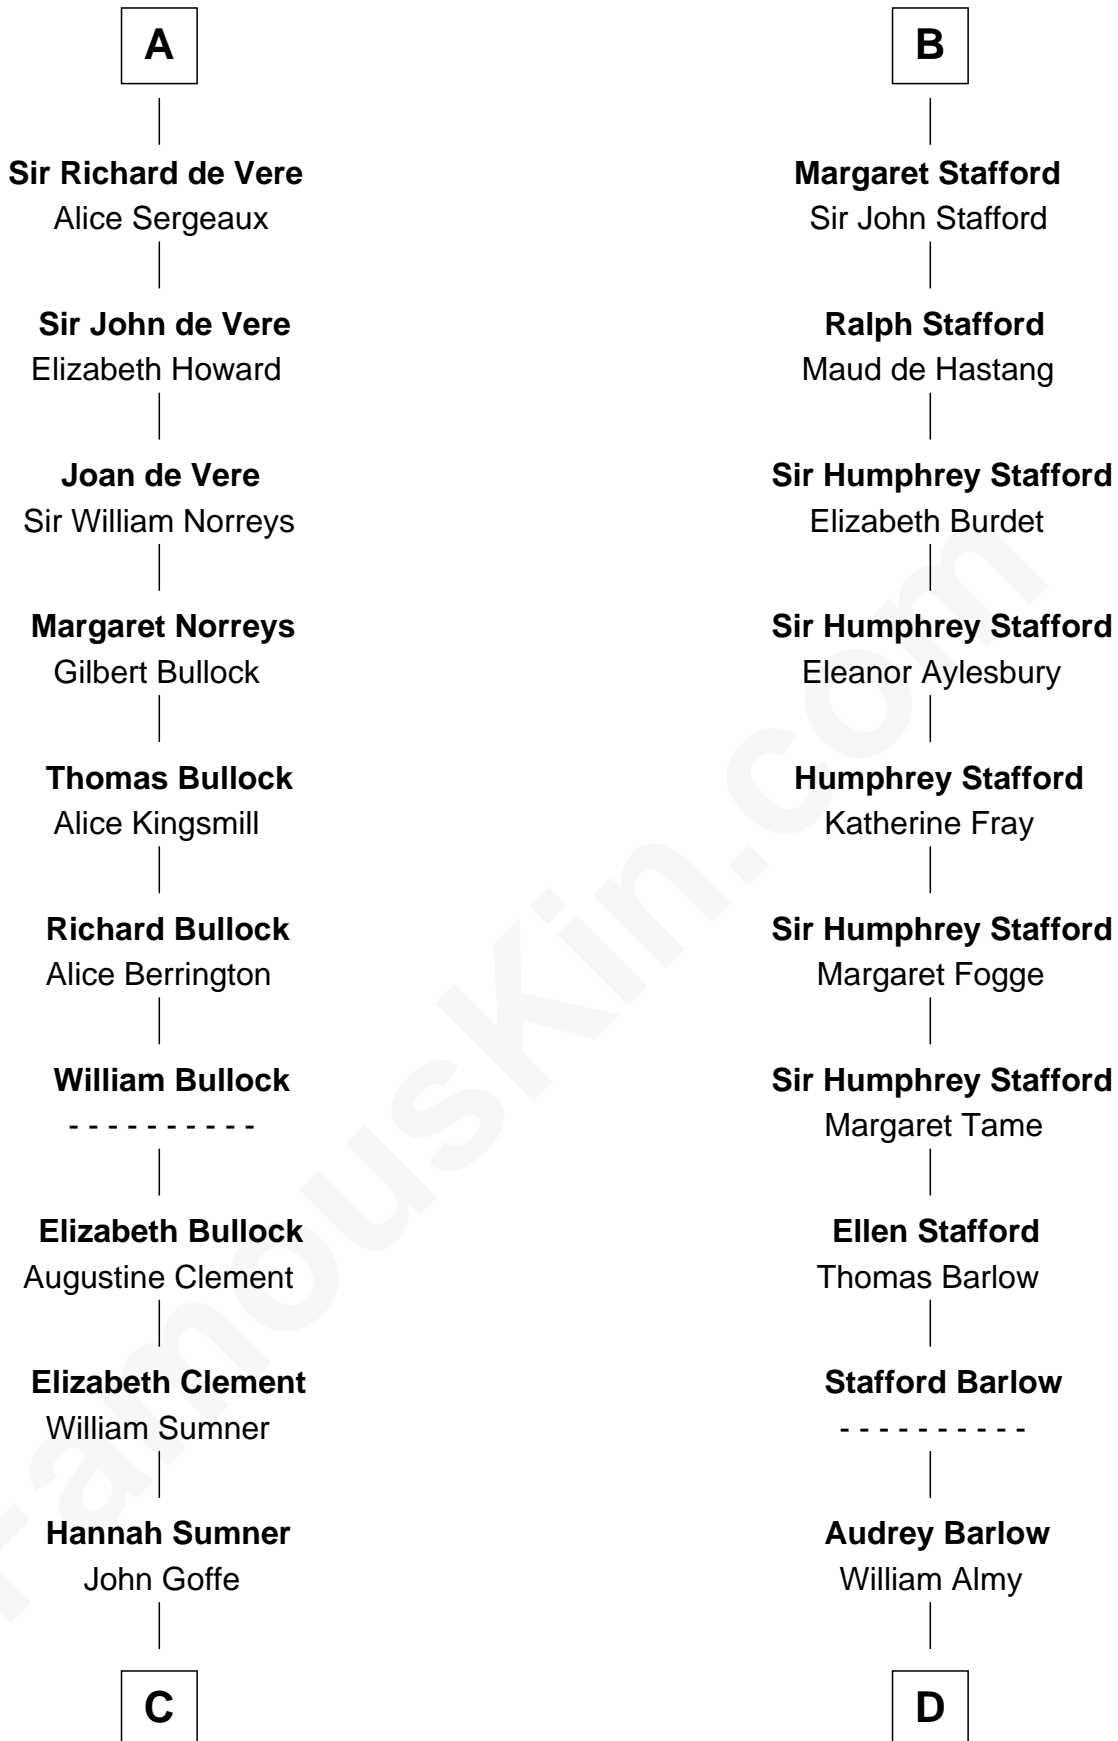

FamousKin.com Relationship Chart of

Samuel Howard

Boston Tea Party Participant

19th cousin 1 time removed of

William Greene

2nd Governor of Rhode Island

C

William Goffe
Abigail Richardson

Martha Goffe
Ebenezer Howard

Samuel Howard
Boston Tea Party Participant

D

Annis Almy
John Greene

Samuel Greene
Mary Gorton

William Greene
Catharine Greene

William Greene
2nd Governor of Rhode Island