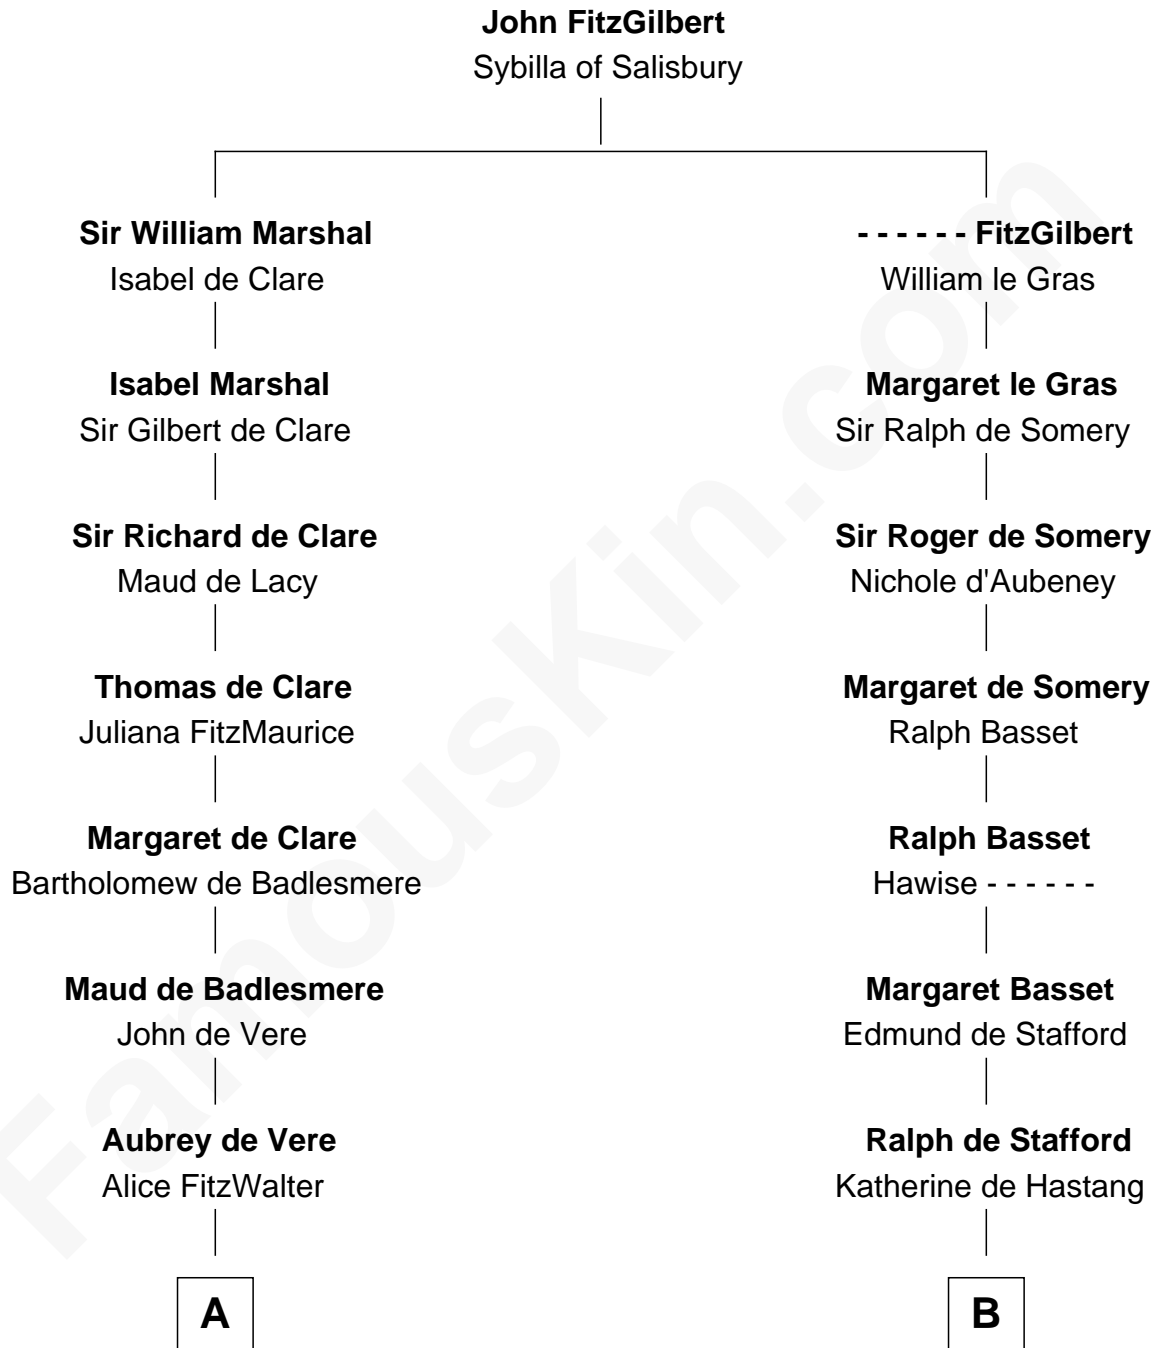

FamousKin.com Relationship Chart of

Samuel Howard

Boston Tea Party Participant

19th cousin 1 time removed of

William Greene

2nd Governor of Rhode Island

C

William Goffe
Abigail Richardson

Martha Goffe
Ebenezer Howard

Samuel Howard
Boston Tea Party Participant

D

Annis Almy
John Greene

Samuel Greene
Mary Gorton

William Greene
Catharine Greene

William Greene
2nd Governor of Rhode Island