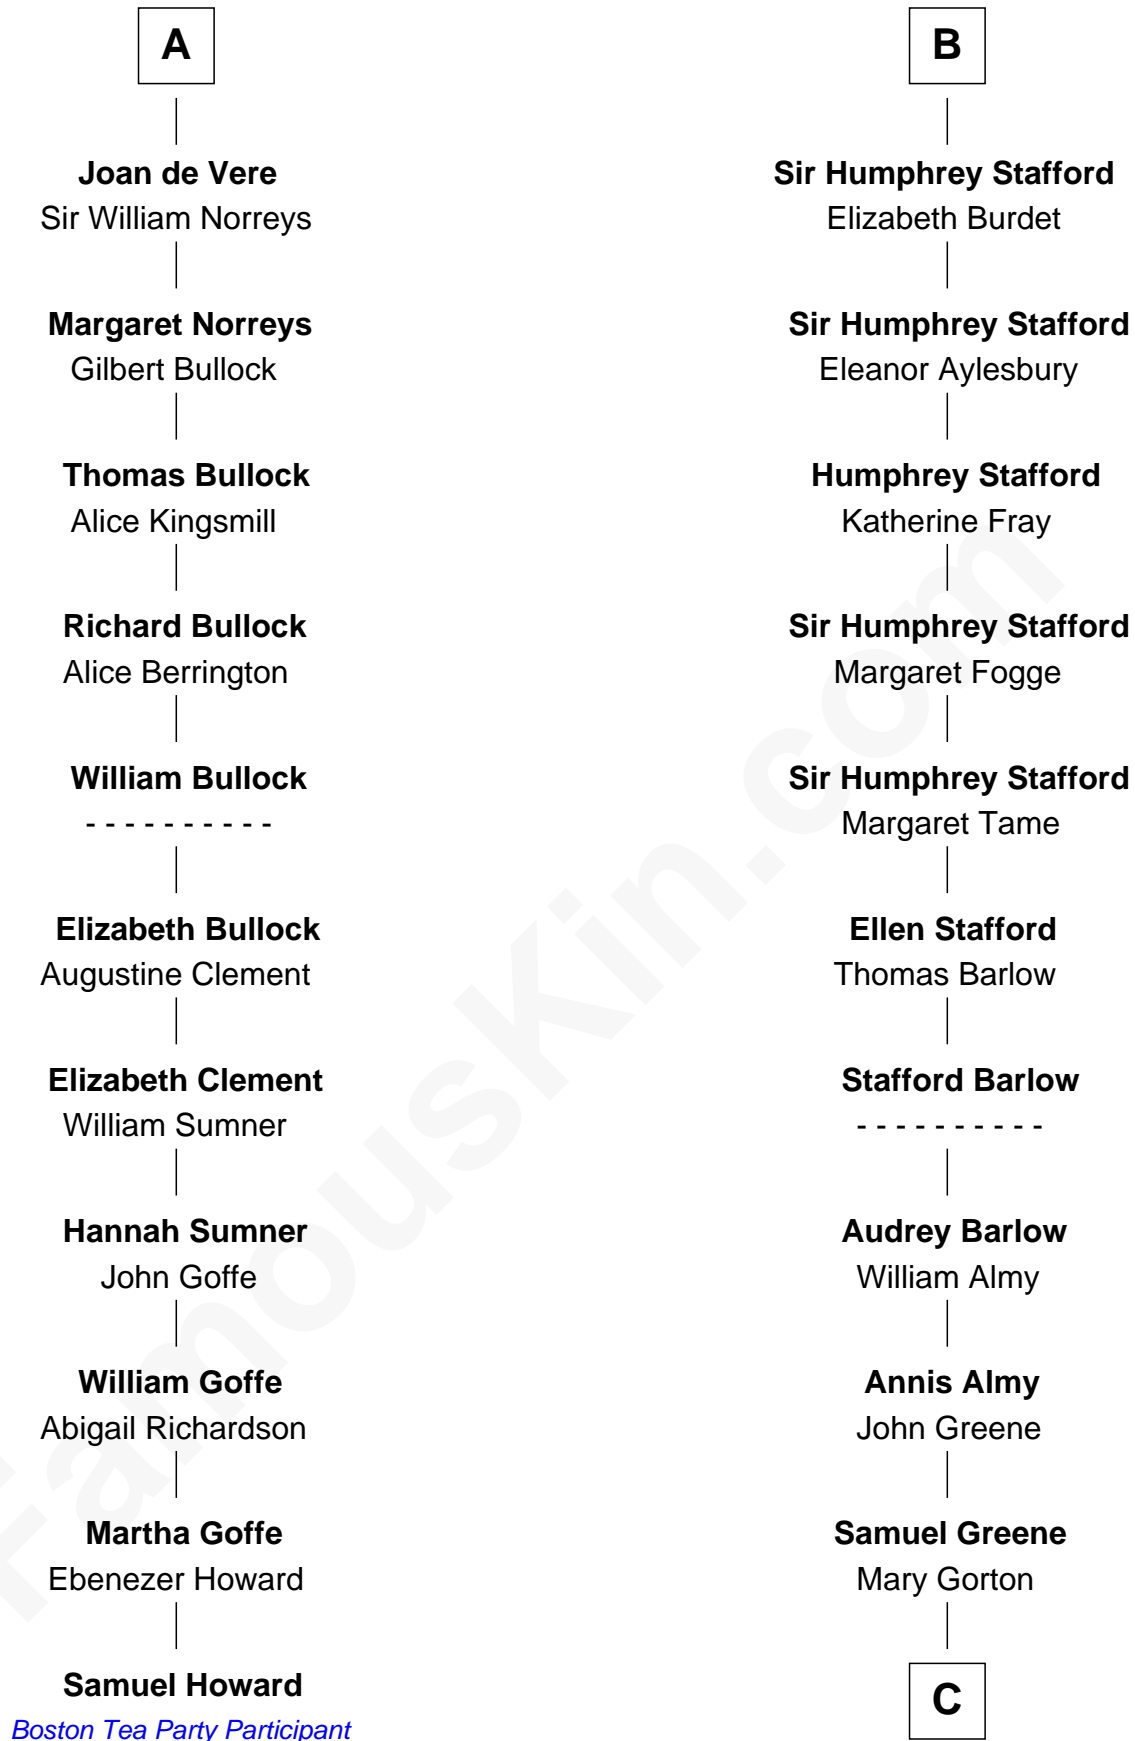

FamousKin.com Relationship Chart of

Samuel Howard

Boston Tea Party Participant

17th cousin 1 time removed of

William Greene

2nd Governor of Rhode Island

Sir William Longespee

Ela of Salisbury

C

William Greene
Catharine Greene

William Greene
2nd Governor of Rhode Island

FamousKin.com