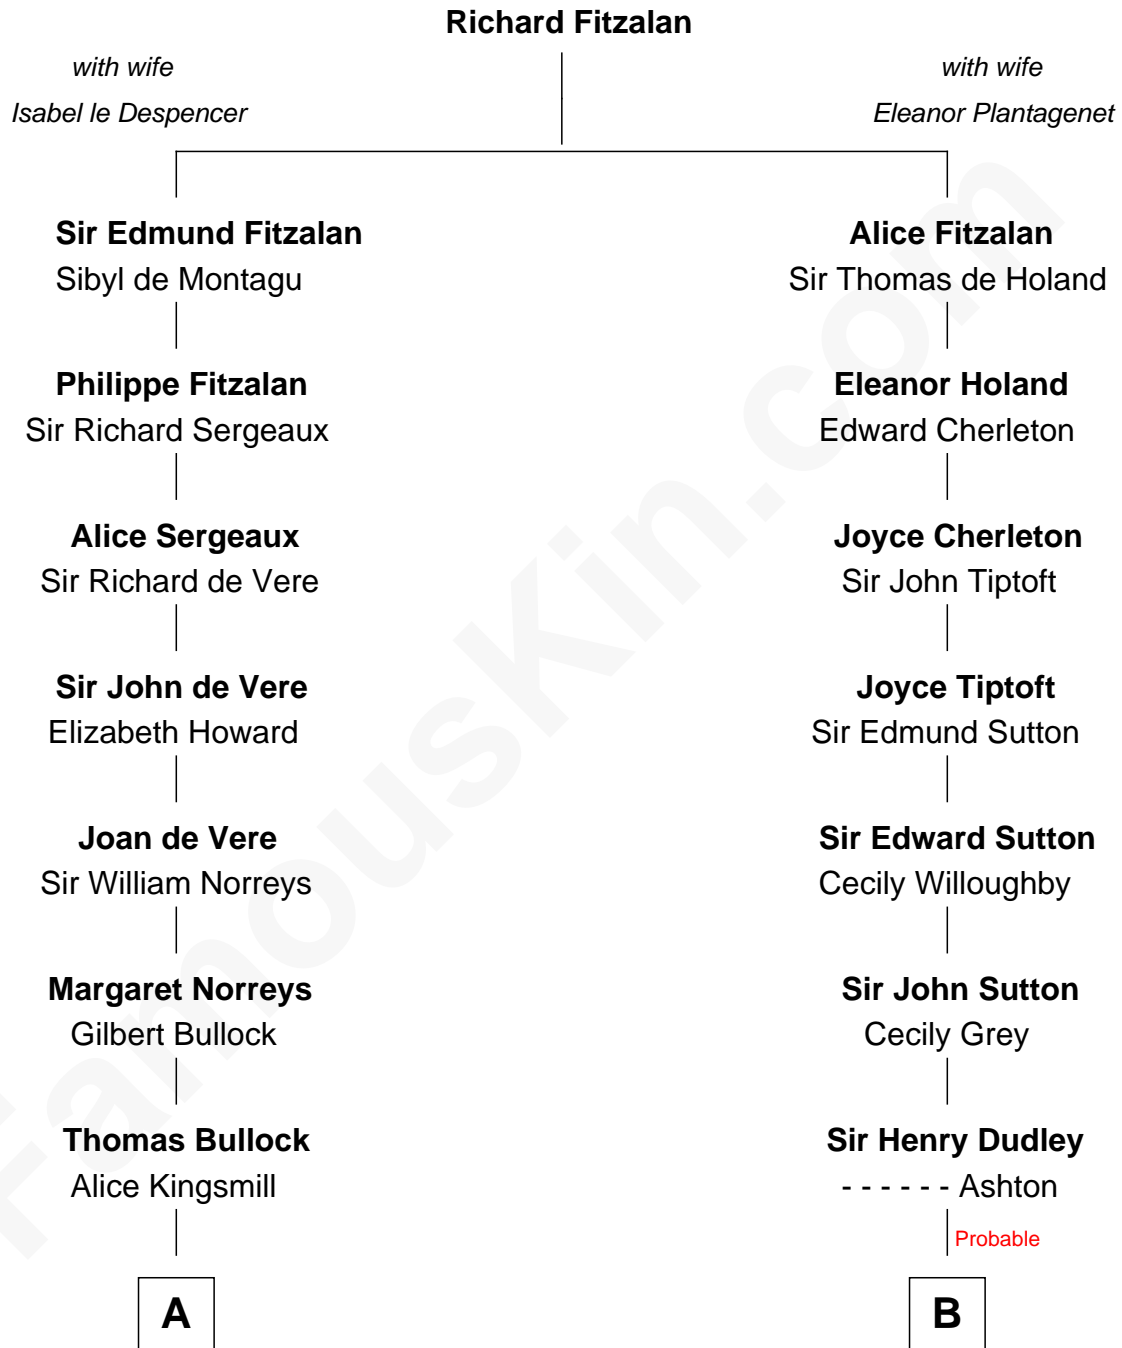

FamousKin.com

Relationship Chart of

Samuel Howard

Boston Tea Party Participant

14th cousin 7 times removed of

Kate Upton

Sports Illustrated Swimsuit Cover Model