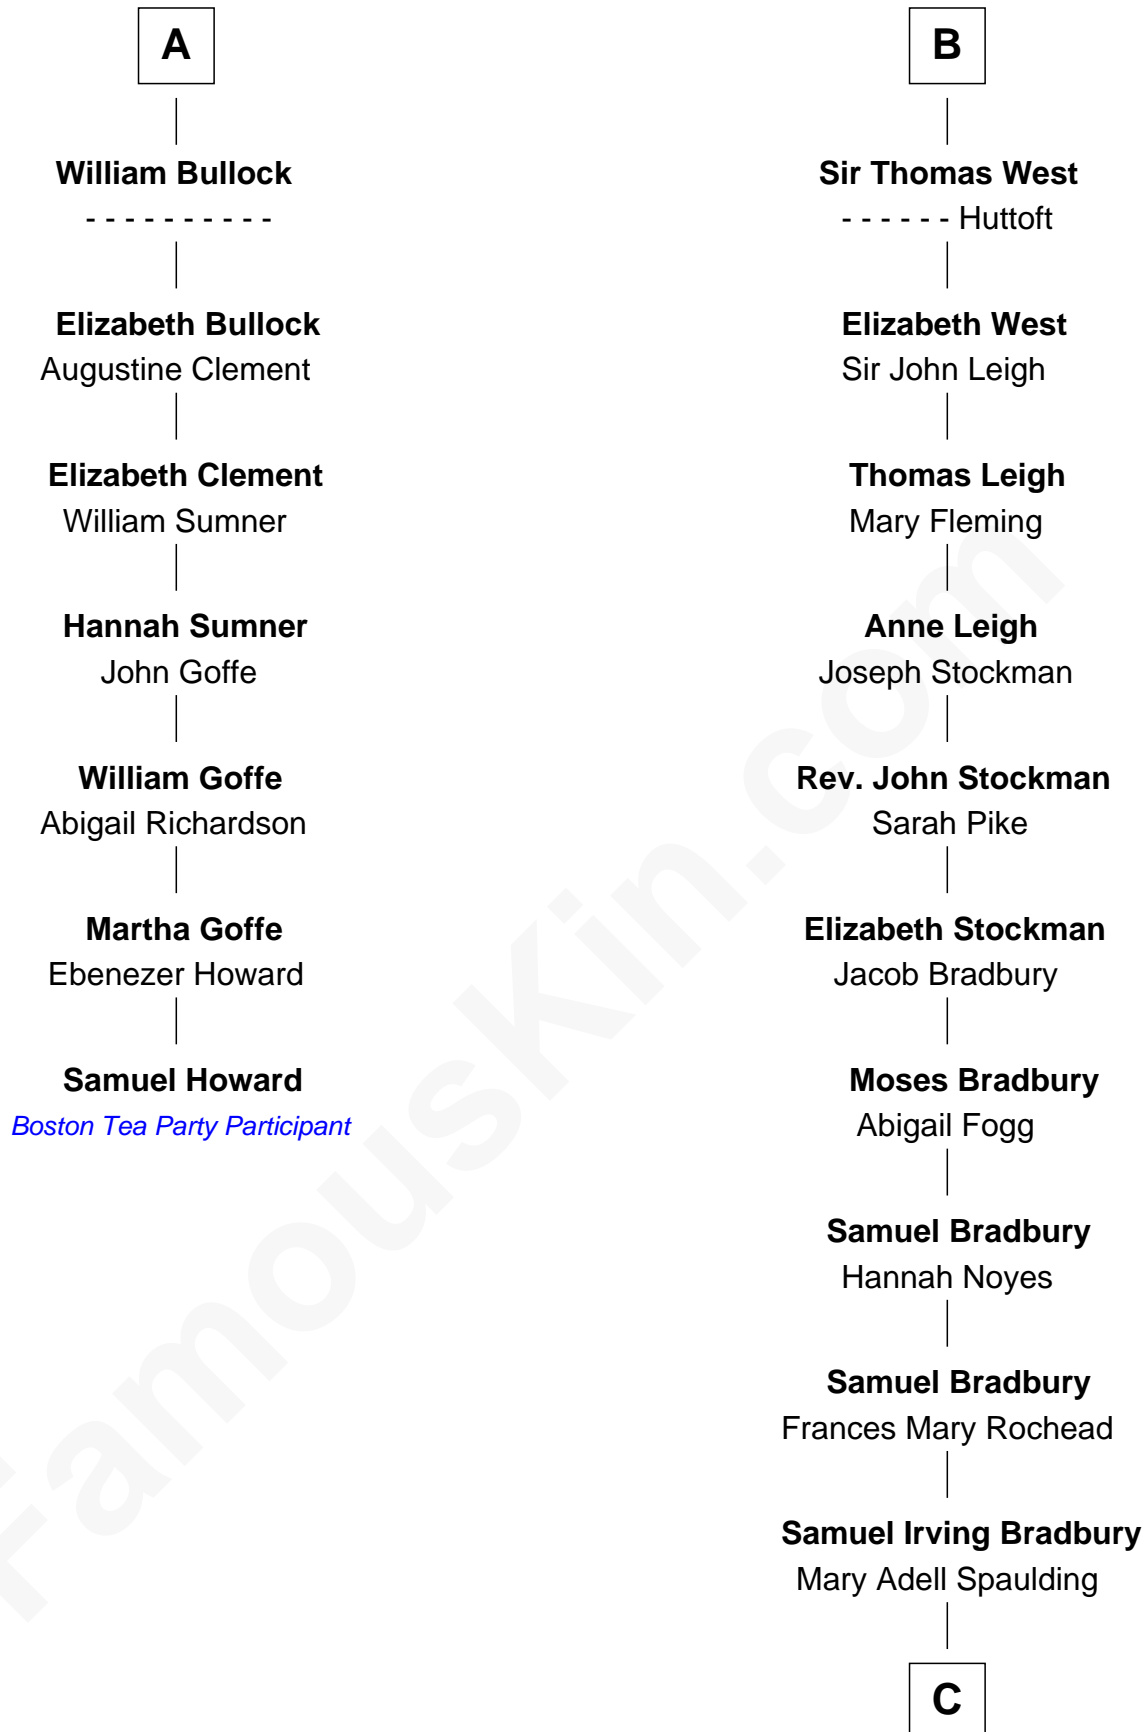

FamousKin.com

Relationship Chart of

Samuel Howard

Boston Tea Party Participant

13th cousin 6 times removed of

Ray Bradbury

Author of The Martian Chronicles

C

—
Samuel Hinkston Bradbury

Minnie Alice Davis

—
Leonard Spaulding Bradbury

Esther Marie Moberg

—
Ray Bradbury

Author of [The Martian Chronicles](#)

FamousKin.com