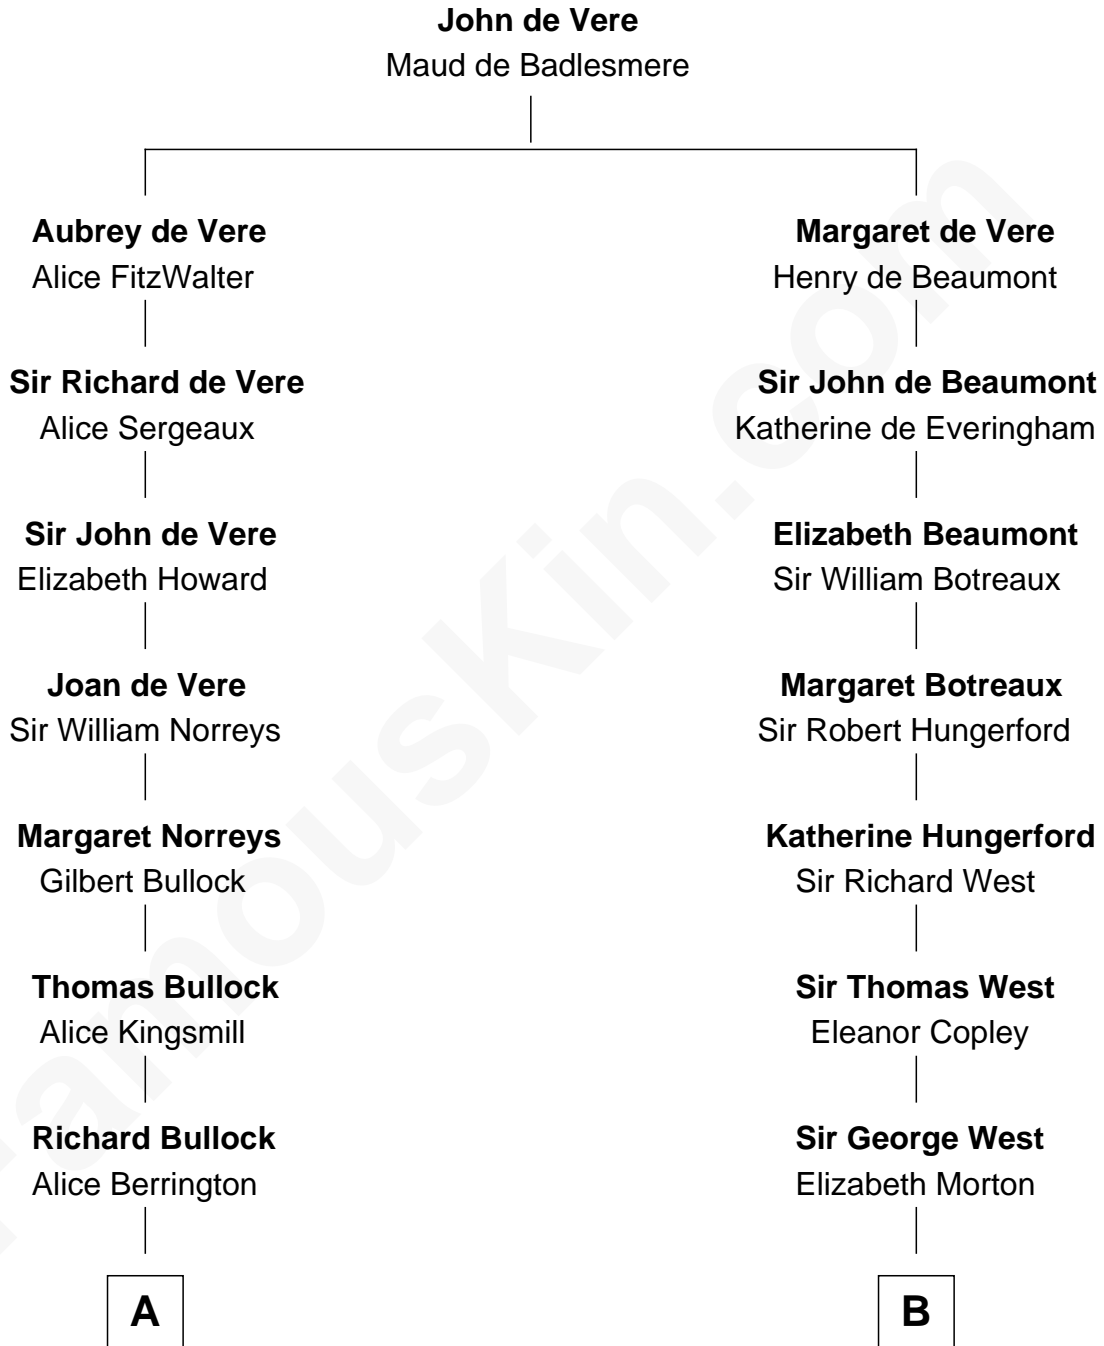

FamousKin.com

Relationship Chart of

Samuel Howard

Boston Tea Party Participant

13th cousin 6 times removed of

Ray Bradbury

Author of The Martian Chronicles

C

—
Samuel Hinkston Bradbury

Minnie Alice Davis

—
Leonard Spaulding Bradbury

Esther Marie Moberg

—
Ray Bradbury

Author of [The Martian Chronicles](#)

FamousKin.com